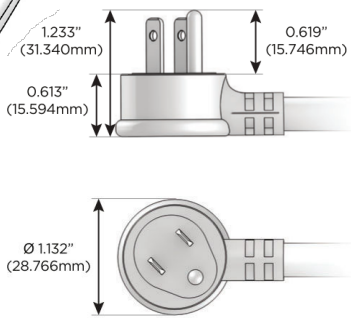

Plug:

- Supplied with Low Profile Flat 45° Angle 120 VAC Plug
- Optional Standard Straight 120 VAC Plug
- Optional Straight 120 VAC Pass-through Plug

- CLEAN, COMPACT DESIGN
- STREAMLINED
- LOW PROFILE
- SIDE-EXITING CORDS
- PLUG & PLAY
- 6' AC CORD & PLUG (FLAT PLUG STANDARD)
- CUSTOMIZABLE CONFIGURATIONS AND FINISHES
- UL LISTED FOR MOUNTING IN FURNITURE
- 15A

M-POWER-4T

AC POWER & DATA CONNECTIVITY SOLUTION

M-POWER-4TW-XAE6-BZAB

Specs:

Modules/Ports:

- X Switched AC
- A Tamper Resistant AC Receptacle
- E USB-A & USB-C (20W)
- 6 CAT 6

X A E 6

Distributed by