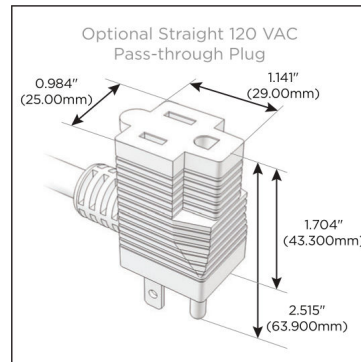

Plug:

- Supplied with Low Profile Flat 45° Angle 120 VAC Plug
- Optional Standard Straight 120 VAC Plug
- Optional Straight 120 VAC Pass-through Plug

- CLEAN, COMPACT DESIGN
- STREAMLINED
- LOW PROFILE
- SIDE-EXITING CORDS
- PLUG & PLAY
- 6' AC CORD & PLUG (FLAT PLUG STANDARD)
- CUSTOMIZABLE CONFIGURATIONS AND FINISHES
- UL LISTED FOR MOUNTING IN FURNITURE
- 15A

M-POWER-4T

AC POWER & DATA CONNECTIVITY SOLUTION

M-POWER-4TW-XAE6-BZAB

Specs:

Modules/Ports:

- X Switched AC
- A Tamper Resistant AC Receptacle
- E USB-A & USB-C (20W)
- 6 CAT 6

X A E 6

Distributed by