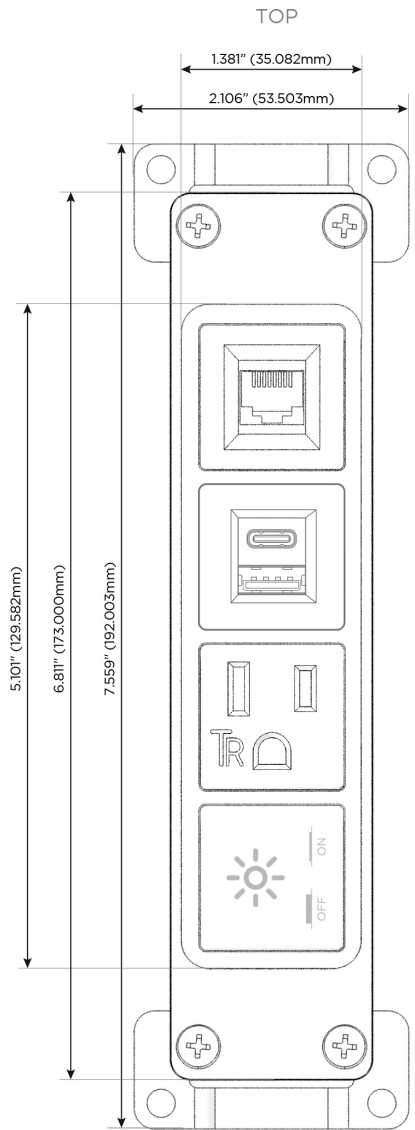

Bezel Finish: **STANDARD BRONZE (ABS)**

Custom Finishes Available M-POWER-4TW-XAE6-BZAB

Features:

Module/Port Options:

- A Tamper Resistant AC Receptacle
- E USB-A & USB-C (20W)
- M Double USB-A (Fast Charging Ports - 18W)
- H HDMI
- 6 CAT 6
- 12 RJ 12
- X Switched AC
- Y 3-Way Switch (Low Voltage)
- V USB-C (45W High Speed Charging Port)
- S USB-C (25W High Speed Charging Port)
- R Switched AC (Rocker Switch)
- D Dimmer Switch

Plug:

- Supplied with Low Profile Flat 45° Angle 120 VAC Plug
- Optional Standard Straight 120 VAC Plug
- Optional Straight 120 VAC Pass-through Plug

- CLEAN, COMPACT DESIGN
- STREAMLINED
- LOW PROFILE
- SIDE-EXITING CORDS
- PLUG & PLAY
- 6' AC CORD & PLUG (FLAT PLUG STANDARD)
- CUSTOMIZABLE CONFIGURATIONS AND FINISHES
- UL LISTED FOR MOUNTING IN FURNITURE
- 15A

M-POWER-4T

AC POWER & DATA CONNECTIVITY SOLUTION

M-POWER-4TW-XAE6-BZAB

Specs:

Modules/Ports:

- X Switched AC
- A Tamper Resistant AC Receptacle
- E USB-A & USB-C (20W)
- 6 CAT 6

X A E 6

Distributed by