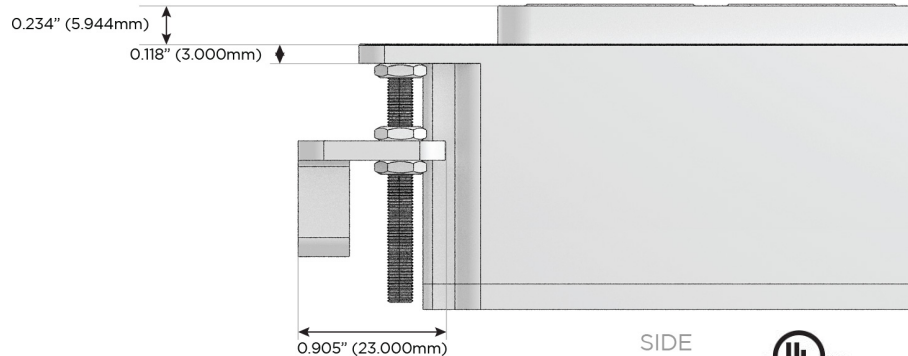

M-POWER-4T

AC POWER & DATA CONNECTIVITY SOLUTION

M-POWER-4TW-XAE6-BZAB

Specs:

Modules/Ports:

- X Switched AC
- A Tamper Resistant AC Receptacle
- E USB-A & USB-C (20W)
- 6 CAT 6

X A E 6

Distributed by