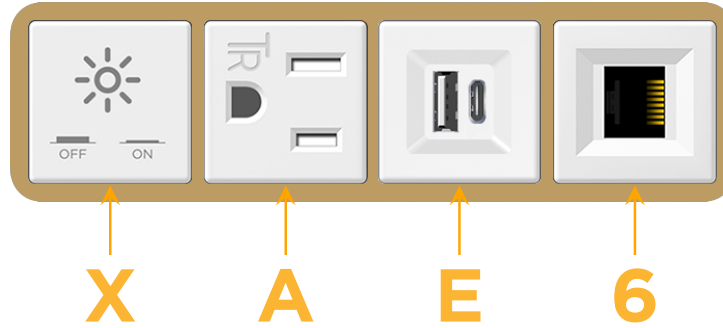

sales@mormax.com

mormax.com

Metro Light & Power's line of power & data solutions offers sophisticated design elements combined with greater ease of installation. Streamlined and low-profile, enhanced by side-exiting cords, our outlets advance the industry with their cutting edge look and feel. We believe flexibility is key, and we provide a variety of mounting options, including the ability to mount in limited spaces. Our outlets are available in many finishes and configurations, in addition to a custom color and finish capability for our clients.

Bezel Finish: **STANDARD BRONZE (ABS)**

Custom Finishes Available M-POWER-4TW-XAE6-BZAB

Features:

Module/Port Options:

- A Tamper Resistant AC Receptacle
- E USB-A & USB-C (20W)
- M Double USB-A (Fast Charging Ports - 18W)
- H HDMI
- 6 CAT 6
- 12 RJ 12
- X Switched AC
- Y 3-Way Switch (Low Voltage)
- V USB-C (45W High Speed Charging Port)
- S USB-C (25W High Speed Charging Port)
- R Switched AC (Rocker Switch)
- D Dimmer Switch

Plug:

- Supplied with Low Profile Flat 45° Angle 120 VAC Plug
- Optional Standard Straight 120 VAC Plug
- Optional Straight 120 VAC Pass-through Plug

- CLEAN, COMPACT DESIGN
- STREAMLINED
- LOW PROFILE
- SIDE-EXITING CORDS
- PLUG & PLAY
- 6' AC CORD & PLUG (FLAT PLUG STANDARD)
- CUSTOMIZABLE CONFIGURATIONS AND FINISHES
- UL LISTED FOR MOUNTING IN FURNITURE
- 15A

M-POWER-4T

AC POWER & DATA CONNECTIVITY SOLUTION

M-POWER-4TW-XAE6-BZAB

Specs:

Modules/Ports:

- X Switched AC
- A Tamper Resistant AC Receptacle
- E USB-A & USB-C (20W)
- 6 CAT 6

X A E 6

Distributed by