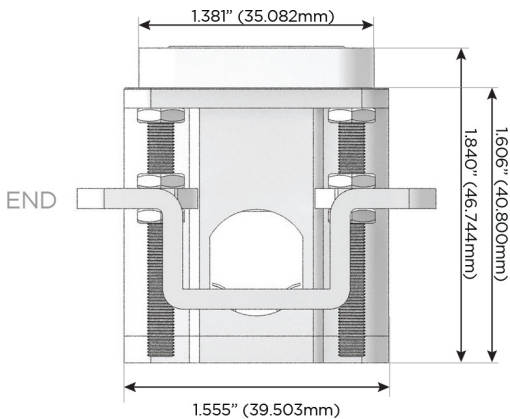

Plug:

- Supplied with Low Profile Flat 45° Angle 120 VAC Plug
- Optional Standard Straight 120 VAC Plug
- Optional Straight 120 VAC Pass-through Plug

- CLEAN, COMPACT DESIGN
- STREAMLINED
- LOW PROFILE
- SIDE-EXITING CORDS
- PLUG & PLAY
- 6' AC CORD & PLUG (FLAT PLUG STANDARD)
- CUSTOMIZABLE CONFIGURATIONS AND FINISHES
- UL LISTED FOR MOUNTING IN FURNITURE
- 15A

M-POWER-4T

AC POWER & DATA CONNECTIVITY SOLUTION

M-POWER-4TW-XAE6-BZAB

Specs:

Modules/Ports:

- X Switched AC
- A Tamper Resistant AC Receptacle
- E USB-A & USB-C (20W)
- 6 CAT 6

X A E 6

Distributed by