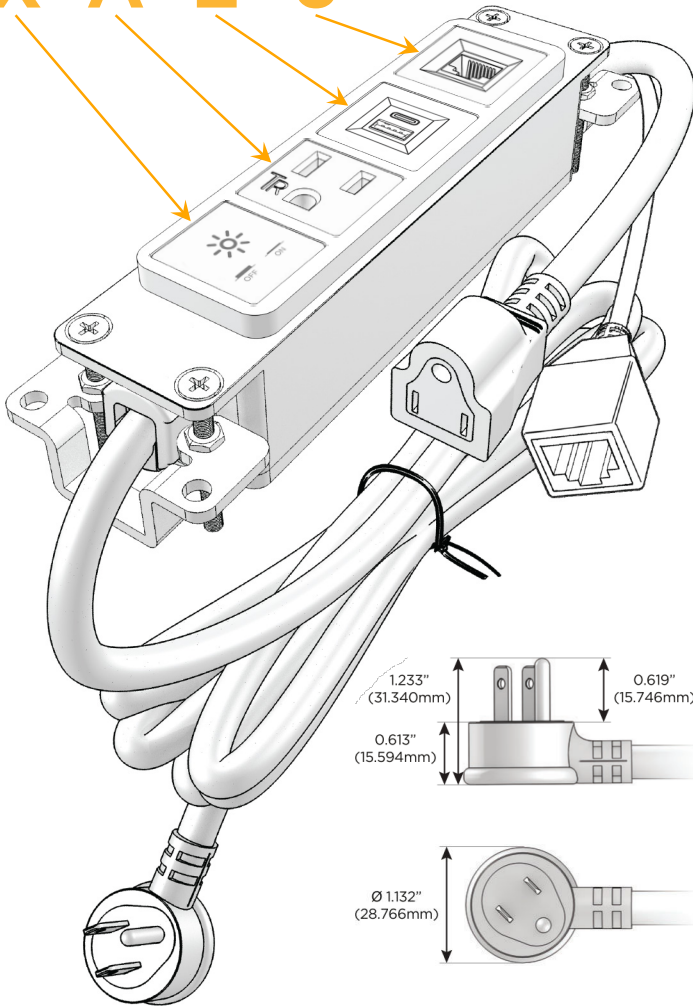

Bezel Finish: **STANDARD BRONZE (ABS)**

Custom Finishes Available M-POWER-4TW-XAE6-BZAB

Features:

Module/Port Options:

- A Tamper Resistant AC Receptacle
- E USB-A & USB-C (20W)
- M Double USB-A (Fast Charging Ports - 18W)
- H HDMI
- 6 CAT 6
- 12 RJ 12
- X Switched AC
- Y 3-Way Switch (Low Voltage)
- V USB-C (45W High Speed Charging Port)
- S USB-C (25W High Speed Charging Port)
- R Switched AC (Rocker Switch)
- D Dimmer Switch

Plug:

- Supplied with Low Profile Flat 45° Angle 120 VAC Plug
- Optional Standard Straight 120 VAC Plug
- Optional Straight 120 VAC Pass-through Plug

- CLEAN, COMPACT DESIGN
- STREAMLINED
- LOW PROFILE
- SIDE-EXITING CORDS
- PLUG & PLAY
- 6' AC CORD & PLUG (FLAT PLUG STANDARD)
- CUSTOMIZABLE CONFIGURATIONS AND FINISHES
- UL LISTED FOR MOUNTING IN FURNITURE
- 15A

M-POWER-4T

AC POWER & DATA CONNECTIVITY SOLUTION

M-POWER-4TW-XAE6-BZAB

Specs:

Modules/Ports:

- X Switched AC
- A Tamper Resistant AC Receptacle
- E USB-A & USB-C (20W)
- 6 CAT 6

X A E 6

Distributed by