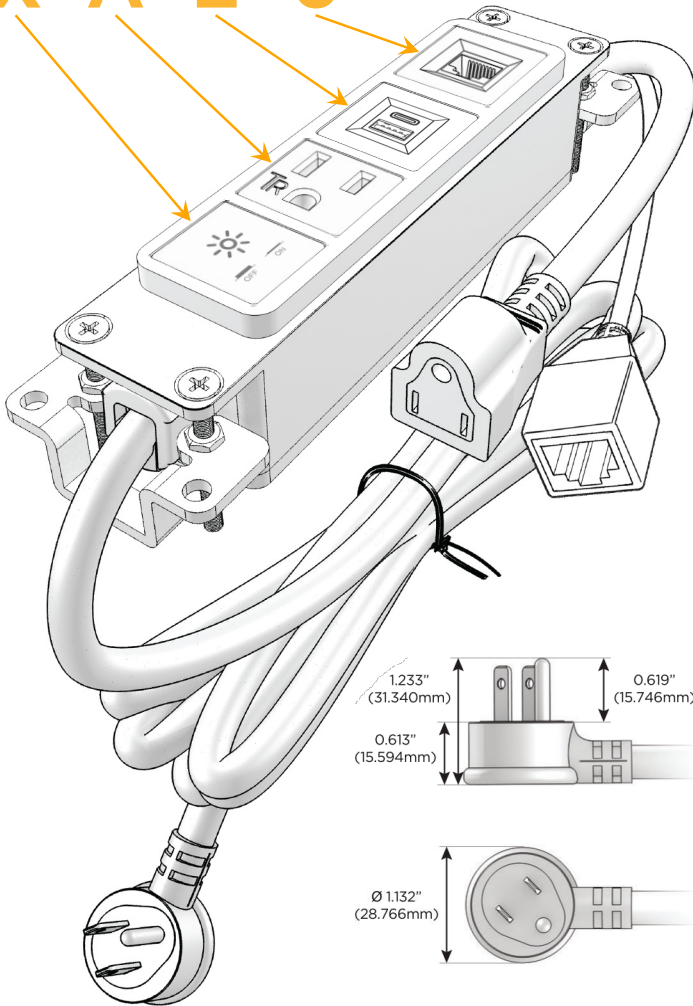

Bezel Finish: **ARCHITECTURAL BRONZE (ABS)**

Custom Finishes Available M-POWER-4TW-XAE6-BZ5AB

Features:

Module/Port Options:

- A Tamper Resistant AC Receptacle
- E USB-A & USB-C (20W)
- M Double USB-A (Fast Charging Ports - 18W)
- H HDMI
- 6 CAT 6
- 12 RJ 12
- X Switched AC
- Y 3-Way Switch (Low Voltage)
- V USB-C (45W High Speed Charging Port)
- S USB-C (25W High Speed Charging Port)
- R Switched AC (Rocker Switch)
- D Dimmer Switch

Plug:

- Supplied with Low Profile Flat 45° Angle 120 VAC Plug
- Optional Standard Straight 120 VAC Plug
- Optional Straight 120 VAC Pass-through Plug

- CLEAN, COMPACT DESIGN
- STREAMLINED
- LOW PROFILE
- SIDE-EXITING CORDS
- PLUG & PLAY
- 6' AC CORD & PLUG (FLAT PLUG STANDARD)
- CUSTOMIZABLE CONFIGURATIONS AND FINISHES
- UL LISTED FOR MOUNTING IN FURNITURE
- 15A

M-POWER-4T

AC POWER & DATA CONNECTIVITY SOLUTION

M-POWER-4TW-XAE6-BZ5AB

Specs:

Modules/Ports:

- X** Switched AC
- A** Tamper Resistant AC Receptacle
- E** USB-A & USB-C (20W)
- 6** CAT 6

X A E 6

Distributed by