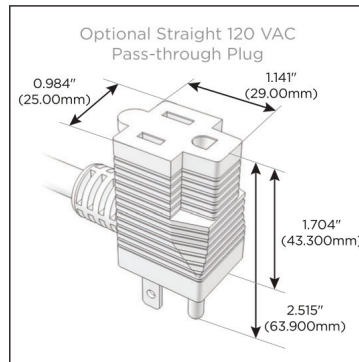

Plug:

- Supplied with Low Profile Flat 45° Angle 120 VAC Plug
- Optional Standard Straight 120 VAC Plug
- Optional Straight 120 VAC Pass-through Plug

- CLEAN, COMPACT DESIGN
- STREAMLINED
- LOW PROFILE
- SIDE-EXITING CORDS
- PLUG & PLAY
- 6' AC CORD & PLUG (FLAT PLUG STANDARD)
- CUSTOMIZABLE CONFIGURATIONS AND FINISHES
- UL LISTED FOR MOUNTING IN FURNITURE
- 15A

M-POWER-4T

AC POWER & DATA CONNECTIVITY SOLUTION

M-POWER-4TW-XAE6-BZ5AB

Specs:

Modules/Ports:

- X** Switched AC
- A** Tamper Resistant AC Receptacle
- E** USB-A & USB-C (20W)
- 6** CAT 6

X A E 6

Distributed by