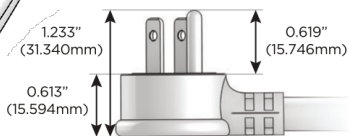

M-POWER-4T

AC POWER & DATA CONNECTIVITY SOLUTION

M-POWER-4TW-XAE6-BZ5AB

Specs:

Modules/Ports:

- X** Switched AC
- A** Tamper Resistant AC Receptacle
- E** USB-A & USB-C (20W)
- 6** CAT 6

X A E 6

Distributed by