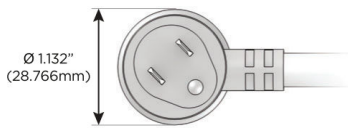

Plug:

- Supplied with Low Profile Flat 45° Angle 120 VAC Plug
- Optional Standard Straight 120 VAC Plug
- Optional Straight 120 VAC Pass-through Plug

- CLEAN, COMPACT DESIGN
- STREAMLINED
- LOW PROFILE
- SIDE-EXITING CORDS
- PLUG & PLAY
- 6' AC CORD & PLUG (FLAT PLUG STANDARD)
- CUSTOMIZABLE CONFIGURATIONS AND FINISHES
- UL LISTED FOR MOUNTING IN FURNITURE
- 15A

M-POWER-4T

AC POWER & DATA CONNECTIVITY SOLUTION

M-POWER-4TW-XAE6-BZ5AB

Specs:

Modules/Ports:

- X** Switched AC
- A** Tamper Resistant AC Receptacle
- E** USB-A & USB-C (20W)
- 6** CAT 6

X A E 6

Distributed by