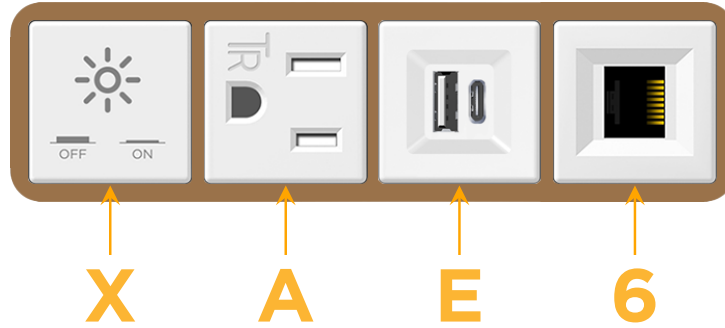

sales@mormax.com

mormax.com

Metro Light & Power's line of power & data solutions offers sophisticated design elements combined with greater ease of installation. Streamlined and low-profile, enhanced by side-exiting cords, our outlets advance the industry with their cutting edge look and feel. We believe flexibility is key, and we provide a variety of mounting options, including the ability to mount in limited spaces. Our outlets are available in many finishes and configurations, in addition to a custom color and finish capability for our clients.

Bezel Finish: **ARCHITECTURAL BRONZE (ABS)**

Custom Finishes Available M-POWER-4TW-XAE6-BZ5AB

Features:

Module/Port Options:

- A Tamper Resistant AC Receptacle
- E USB-A & USB-C (20W)
- M Double USB-A (Fast Charging Ports - 18W)
- H HDMI
- 6 CAT 6
- 12 RJ 12
- X Switched AC
- Y 3-Way Switch (Low Voltage)
- V USB-C (45W High Speed Charging Port)
- S USB-C (25W High Speed Charging Port)
- R Switched AC (Rocker Switch)
- D Dimmer Switch

Plug:

- Supplied with Low Profile Flat 45° Angle 120 VAC Plug
- Optional Standard Straight 120 VAC Plug
- Optional Straight 120 VAC Pass-through Plug

- CLEAN, COMPACT DESIGN
- STREAMLINED
- LOW PROFILE
- SIDE-EXITING CORDS
- PLUG & PLAY
- 6' AC CORD & PLUG (FLAT PLUG STANDARD)
- CUSTOMIZABLE CONFIGURATIONS AND FINISHES
- UL LISTED FOR MOUNTING IN FURNITURE
- 15A

M-POWER-4T

AC POWER & DATA CONNECTIVITY SOLUTION

M-POWER-4TW-XAE6-BZ5AB

Specs:

Modules/Ports:

- X** Switched AC
- A** Tamper Resistant AC Receptacle
- E** USB-A & USB-C (20W)
- 6** CAT 6

X A E 6

Distributed by