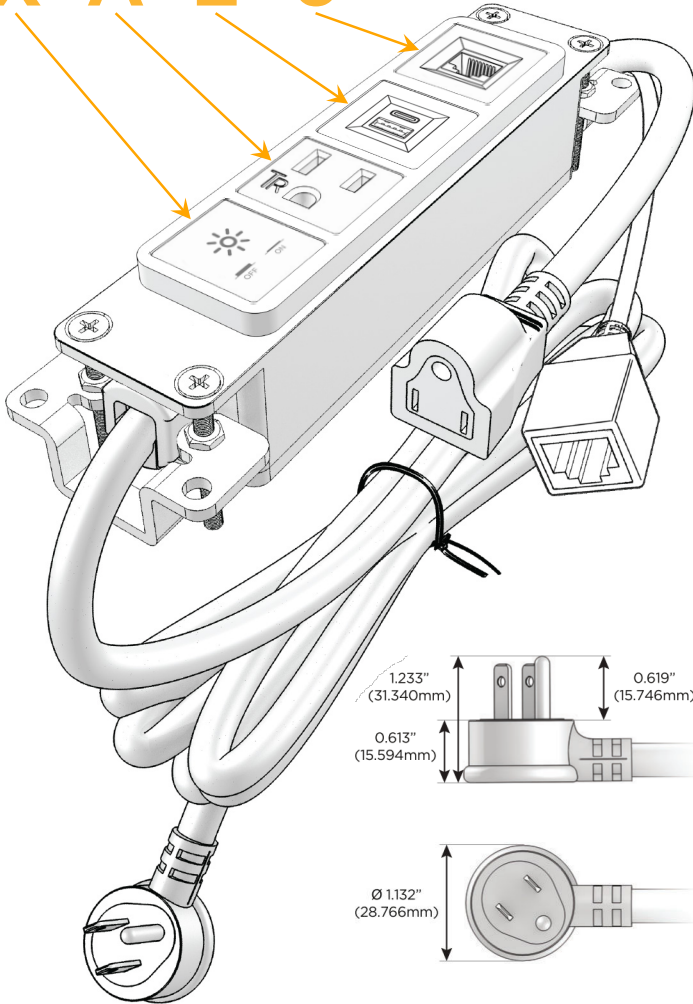

Bezel Finish: **ANTIQUED ARCHITECTURAL BRONZE (ABS)**

Custom Finishes Available M-POWER-4TW-XAE6-BZ5AAB

Features:

Module/Port Options:

- A Tamper Resistant AC Receptacle
- E USB-A & USB-C (20W)
- M Double USB-A (Fast Charging Ports - 18W)
- H HDMI
- 6 CAT 6
- 12 RJ 12
- X Switched AC
- Y 3-Way Switch (Low Voltage)
- V USB-C (45W High Speed Charging Port)
- S USB-C (25W High Speed Charging Port)
- R Switched AC (Rocker Switch)
- D Dimmer Switch

Plug:

- Supplied with Low Profile Flat 45° Angle 120 VAC Plug
- Optional Standard Straight 120 VAC Plug
- Optional Straight 120 VAC Pass-through Plug

- CLEAN, COMPACT DESIGN
- STREAMLINED
- LOW PROFILE
- SIDE-EXITING CORDS
- PLUG & PLAY
- 6' AC CORD & PLUG (FLAT PLUG STANDARD)
- CUSTOMIZABLE CONFIGURATIONS AND FINISHES
- UL LISTED FOR MOUNTING IN FURNITURE
- 15A

M-POWER-4T

AC POWER & DATA CONNECTIVITY SOLUTION

M-POWER-4TW-XAE6-BZ5AAB

Specs:

Modules/Ports:

- X Switched AC
- A Tamper Resistant AC Receptacle
- E USB-A & USB-C (20W)
- 6 CAT 6

X A E 6

Distributed by