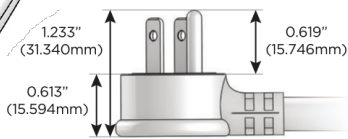

M-POWER-4T

AC POWER & DATA CONNECTIVITY SOLUTION

M-POWER-4TW-XAE6-BZ5AAB

Specs:

Modules/Ports:

- X Switched AC
- A Tamper Resistant AC Receptacle
- E USB-A & USB-C (20W)
- 6 CAT 6

X A E 6

Distributed by