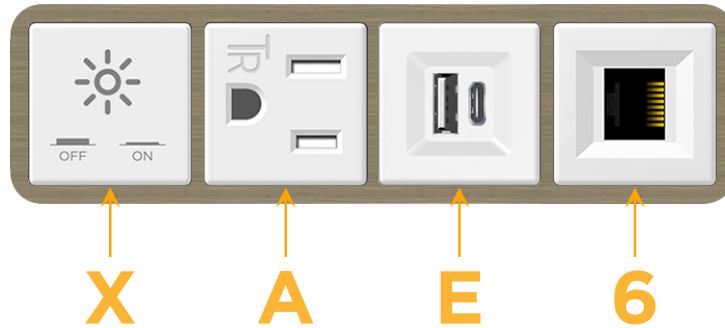

Bezel Finish: **ANTIQUED ARCHITECTURAL BRONZE (ABS)**

Custom Finishes Available M-POWER-4TW-XAE6-BZ5AAB

Features:

Module/Port Options:

- A Tamper Resistant AC Receptacle
- E USB-A & USB-C (20W)
- M Double USB-A (Fast Charging Ports - 18W)
- H HDMI
- 6 CAT 6
- 12 RJ 12
- X Switched AC
- Y 3-Way Switch (Low Voltage)
- V USB-C (45W High Speed Charging Port)
- S USB-C (25W High Speed Charging Port)
- R Switched AC (Rocker Switch)
- D Dimmer Switch

Plug:

- Supplied with Low Profile Flat 45° Angle 120 VAC Plug
- Optional Standard Straight 120 VAC Plug
- Optional Straight 120 VAC Pass-through Plug

- CLEAN, COMPACT DESIGN
- STREAMLINED
- LOW PROFILE
- SIDE-EXITING CORDS
- PLUG & PLAY
- 6' AC CORD & PLUG (FLAT PLUG STANDARD)
- CUSTOMIZABLE CONFIGURATIONS AND FINISHES
- UL LISTED FOR MOUNTING IN FURNITURE
- 15A

M-POWER-4T

AC POWER & DATA CONNECTIVITY SOLUTION

M-POWER-4TW-XAE6-BZ5AAB

Specs:

Modules/Ports:

- X Switched AC
- A Tamper Resistant AC Receptacle
- E USB-A & USB-C (20W)
- 6 CAT 6

X A E 6

Distributed by