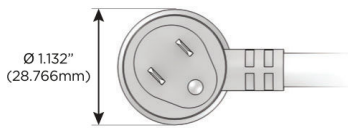

Plug:

- Supplied with Low Profile Flat 45° Angle 120 VAC Plug
- Optional Standard Straight 120 VAC Plug
- Optional Straight 120 VAC Pass-through Plug

- CLEAN, COMPACT DESIGN
- STREAMLINED
- LOW PROFILE
- SIDE-EXITING CORDS
- PLUG & PLAY
- 6' AC CORD & PLUG (FLAT PLUG STANDARD)
- CUSTOMIZABLE CONFIGURATIONS AND FINISHES
- UL LISTED FOR MOUNTING IN FURNITURE
- 15A

M-POWER-4T

AC POWER & DATA CONNECTIVITY SOLUTION

M-POWER-4TW-XAE6-BZ5AAB

Specs:

Modules/Ports:

- X Switched AC
- A Tamper Resistant AC Receptacle
- E USB-A & USB-C (20W)
- 6 CAT 6

X A E 6

Distributed by