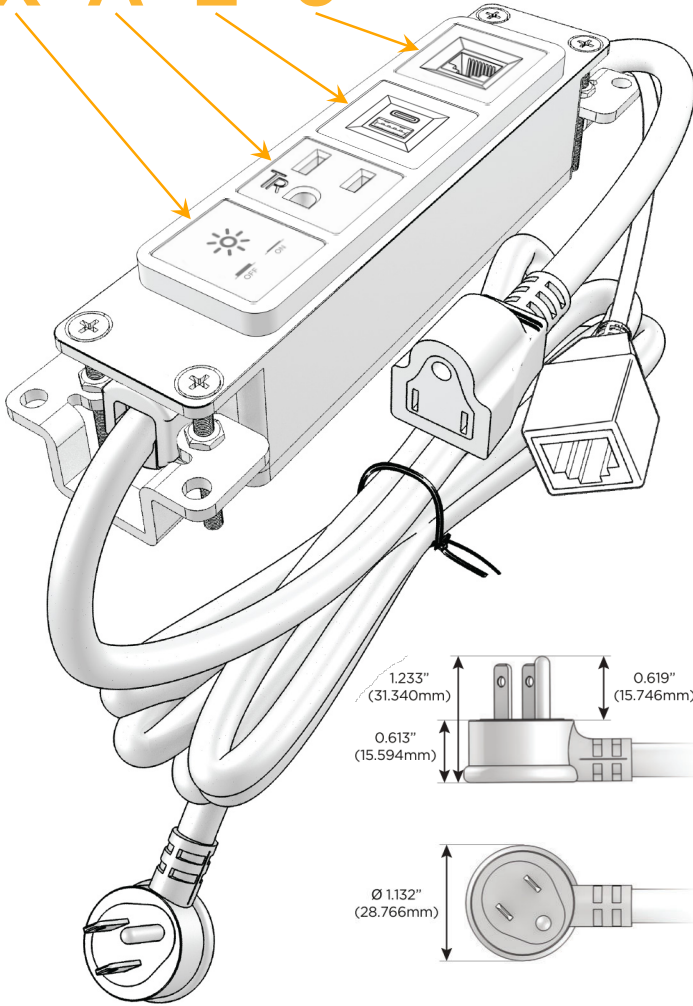

Bezel Finish: **SOLID BRONZE BRUSHED**

Custom Finishes Available M-POWER-4TW-XAE6-BZ4B

Features:

Module/Port Options:

- A** Tamper Resistant AC Receptacle
- E** USB-A & USB-C (20W)
- M** Double USB-A (Fast Charging Ports - 18W)
- H** HDMI
- 6** CAT 6
- 12** RJ 12
- X** Switched AC
- Y** 3-Way Switch (Low Voltage)
- V** USB-C (45W High Speed Charging Port)
- S** USB-C (25W High Speed Charging Port)
- R** Switched AC (Rocker Switch)
- D** Dimmer Switch

Plug:

Supplied with Low Profile Flat 45° Angle 120 VAC Plug

Optional Standard Straight 120 VAC Plug

Optional Straight 120 VAC Pass-through Plug

- CLEAN, COMPACT DESIGN
- STREAMLINED
- LOW PROFILE
- SIDE-EXITING CORDS
- PLUG & PLAY
- 6' AC CORD & PLUG (FLAT PLUG STANDARD)
- CUSTOMIZABLE CONFIGURATIONS AND FINISHES
- UL LISTED FOR MOUNTING IN FURNITURE
- 15A

M-POWER-4T

AC POWER & DATA CONNECTIVITY SOLUTION

M-POWER-4TW-XAE6-BZ4B

Specs:

Modules/Ports:

- X Switched AC
- A Tamper Resistant AC Receptacle
- E USB-A & USB-C (20W)
- 6 CAT 6

X A E 6

Distributed by