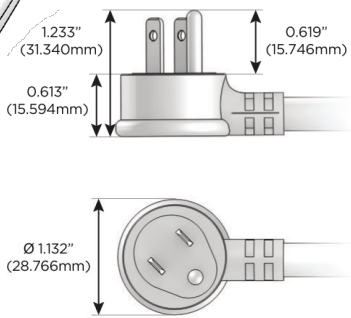

Plug:

Supplied with Low Profile Flat 45° Angle 120 VAC Plug

Optional Standard Straight 120 VAC Plug

Optional Straight 120 VAC Pass-through Plug

- CLEAN, COMPACT DESIGN
- STREAMLINED
- LOW PROFILE
- SIDE-EXITING CORDS
- PLUG & PLAY
- 6' AC CORD & PLUG (FLAT PLUG STANDARD)
- CUSTOMIZABLE CONFIGURATIONS AND FINISHES
- UL LISTED FOR MOUNTING IN FURNITURE
- 15A

M-POWER-4T

AC POWER & DATA CONNECTIVITY SOLUTION

M-POWER-4TW-XAE6-BZ4B

Specs:

Modules/Ports:

- X Switched AC
- A Tamper Resistant AC Receptacle
- E USB-A & USB-C (20W)
- 6 CAT 6

X A E 6

Distributed by