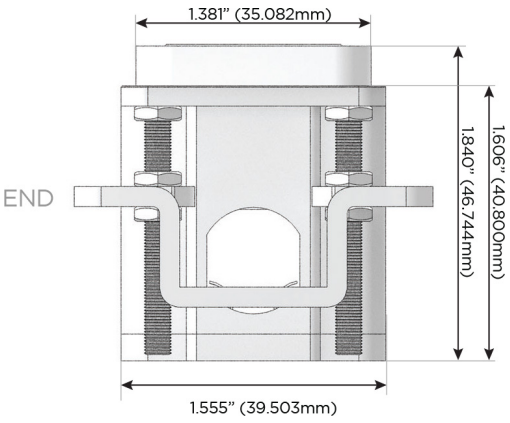

Plug:

Supplied with Low Profile Flat 45° Angle 120 VAC Plug

Optional Standard Straight 120 VAC Plug

Optional Straight 120 VAC Pass-through Plug

- CLEAN, COMPACT DESIGN
- STREAMLINED
- LOW PROFILE
- SIDE-EXITING CORDS
- PLUG & PLAY
- 6' AC CORD & PLUG (FLAT PLUG STANDARD)
- CUSTOMIZABLE CONFIGURATIONS AND FINISHES
- UL LISTED FOR MOUNTING IN FURNITURE
- 15A

M-POWER-4T

AC POWER & DATA CONNECTIVITY SOLUTION

M-POWER-4TW-XAE6-BZ4B

Specs:

Modules/Ports:

- X Switched AC
- A Tamper Resistant AC Receptacle
- E USB-A & USB-C (20W)
- 6 CAT 6

X A E 6

Distributed by