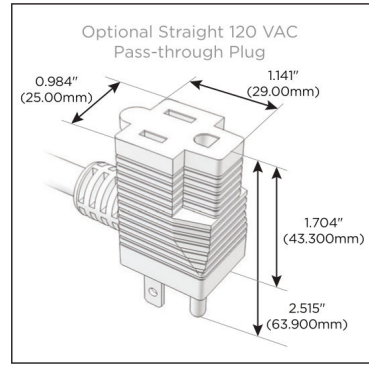

Plug:

Supplied with Low Profile Flat 45° Angle 120 VAC Plug

Optional Standard Straight 120 VAC Plug

Optional Straight 120 VAC Pass-through Plug

- CLEAN, COMPACT DESIGN
- STREAMLINED
- LOW PROFILE
- SIDE-EXITING CORDS
- PLUG & PLAY
- 6' AC CORD & PLUG (FLAT PLUG STANDARD)
- CUSTOMIZABLE CONFIGURATIONS AND FINISHES
- UL LISTED FOR MOUNTING IN FURNITURE
- 15A

M-POWER-4T

AC POWER & DATA CONNECTIVITY SOLUTION

M-POWER-4TW-XAE6-BZ4B

Specs:

Modules/Ports:

- X Switched AC
- A Tamper Resistant AC Receptacle
- E USB-A & USB-C (20W)
- 6 CAT 6

X A E 6

Distributed by