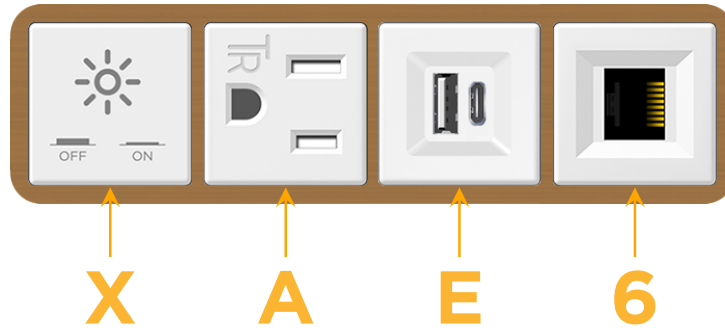

sales@mormax.com

mormax.com

Metro Light & Power's line of power & data solutions offers sophisticated design elements combined with greater ease of installation. Streamlined and low-profile, enhanced by side-exiting cords, our outlets advance the industry with their cutting edge look and feel. We believe flexibility is key, and we provide a variety of mounting options, including the ability to mount in limited spaces. Our outlets are available in many finishes and configurations, in addition to a custom color and finish capability for our clients.

Bezel Finish: **SOLID BRONZE BRUSHED**

Custom Finishes Available M-POWER-4TW-XAE6-BZ4B

Features:

Module/Port Options:

- A** Tamper Resistant AC Receptacle
- E** USB-A & USB-C (20W)
- M** Double USB-A (Fast Charging Ports - 18W)
- H** HDMI
- 6** CAT 6
- 12** RJ 12
- X** Switched AC
- Y** 3-Way Switch (Low Voltage)
- V** USB-C (45W High Speed Charging Port)
- S** USB-C (25W High Speed Charging Port)
- R** Switched AC (Rocker Switch)
- D** Dimmer Switch

Plug:

Supplied with Low Profile Flat 45° Angle 120 VAC Plug

Optional Standard Straight 120 VAC Plug

Optional Straight 120 VAC Pass-through Plug

- CLEAN, COMPACT DESIGN
- STREAMLINED
- LOW PROFILE
- SIDE-EXITING CORDS
- PLUG & PLAY
- 6' AC CORD & PLUG (FLAT PLUG STANDARD)
- CUSTOMIZABLE CONFIGURATIONS AND FINISHES
- UL LISTED FOR MOUNTING IN FURNITURE
- 15A

M-POWER-4T

AC POWER & DATA CONNECTIVITY SOLUTION

M-POWER-4TW-XAE6-BZ4B

Specs:

Modules/Ports:

- X Switched AC
- A Tamper Resistant AC Receptacle
- E USB-A & USB-C (20W)
- 6 CAT 6

X A E 6

Distributed by