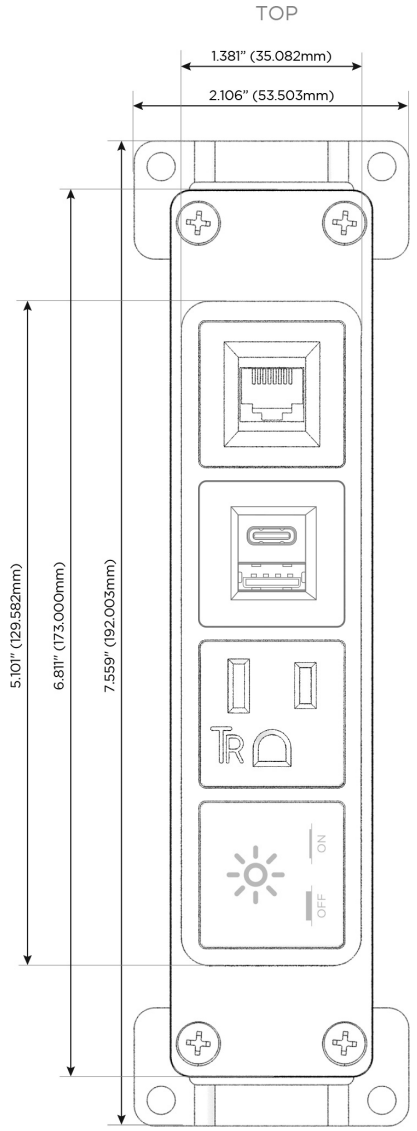

Bezel Finish: **SOLID BRONZE BRUSHED**

Custom Finishes Available M-POWER-4TW-XAE6-BZ4B

Features:

Module/Port Options:

- A** Tamper Resistant AC Receptacle
- E** USB-A & USB-C (20W)
- M** Double USB-A (Fast Charging Ports - 18W)
- H** HDMI
- 6** CAT 6
- 12** RJ 12
- X** Switched AC
- Y** 3-Way Switch (Low Voltage)
- V** USB-C (45W High Speed Charging Port)
- S** USB-C (25W High Speed Charging Port)
- R** Switched AC (Rocker Switch)
- D** Dimmer Switch

Plug:

Supplied with Low Profile Flat 45° Angle 120 VAC Plug

Optional Standard Straight 120 VAC Plug

Optional Straight 120 VAC Pass-through Plug

- CLEAN, COMPACT DESIGN
- STREAMLINED
- LOW PROFILE
- SIDE-EXITING CORDS
- PLUG & PLAY
- 6' AC CORD & PLUG (FLAT PLUG STANDARD)
- CUSTOMIZABLE CONFIGURATIONS AND FINISHES
- UL LISTED FOR MOUNTING IN FURNITURE
- 15A

M-POWER-4T

AC POWER & DATA CONNECTIVITY SOLUTION

M-POWER-4TW-XAE6-BZ4B

Specs:

Modules/Ports:

- X Switched AC
- A Tamper Resistant AC Receptacle
- E USB-A & USB-C (20W)
- 6 CAT 6

X A E 6

Distributed by