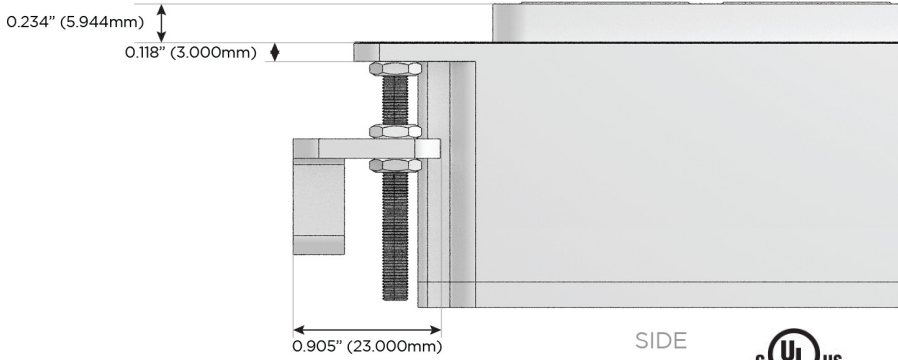

M-POWER-4T

AC POWER & DATA CONNECTIVITY SOLUTION

M-POWER-4TW-XAE6-BZ4B

Specs:

Modules/Ports:

- X Switched AC
- A Tamper Resistant AC Receptacle
- E USB-A & USB-C (20W)
- 6 CAT 6

X A E 6

Distributed by