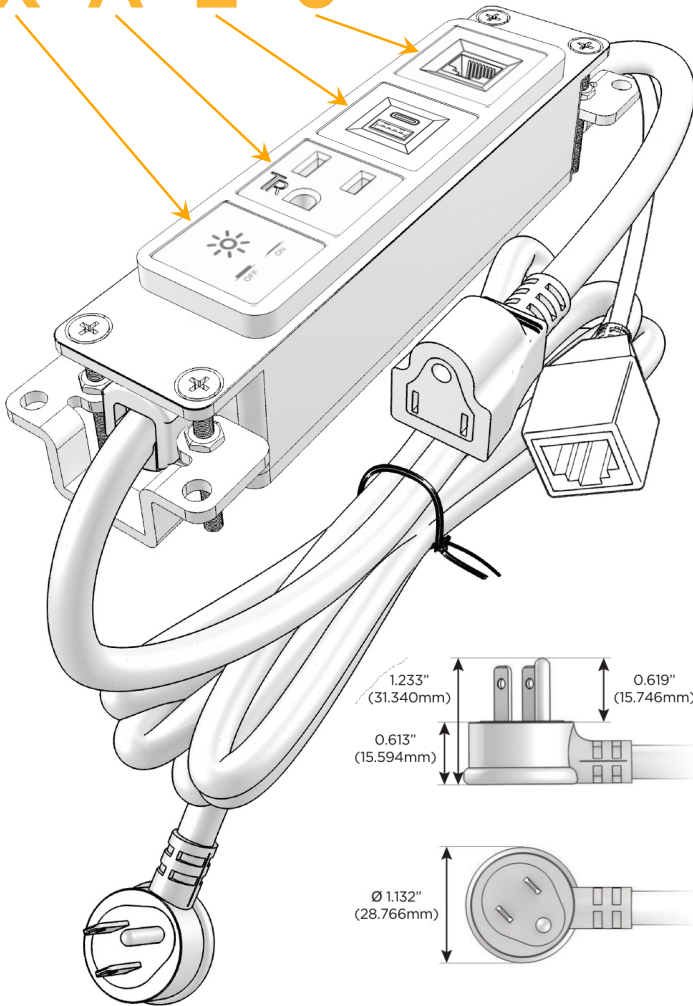

Bezel Finish: **BRASS (ABS)**

Custom Finishes Available M-POWER-4TW-XAE6-BRAB

Features:

Module/Port Options:

- A** Tamper Resistant AC Receptacle
- E** USB-A & USB-C (20W)
- M** Double USB-A (Fast Charging Ports - 18W)
- H** HDMI
- 6** CAT 6
- 12** RJ 12
- X** Switched AC
- Y** 3-Way Switch (Low Voltage)
- V** USB-C (45W High Speed Charging Port)
- S** USB-C (25W High Speed Charging Port)
- R** Switched AC (Rocker Switch)
- D** Dimmer Switch

Plug:

Supplied with Low Profile Flat 45° Angle 120 VAC Plug

Optional Standard Straight 120 VAC Plug

Optional Straight 120 VAC Pass-through Plug

- CLEAN, COMPACT DESIGN
- STREAMLINED
- LOW PROFILE
- SIDE-EXITING CORDS
- PLUG & PLAY
- 6' AC CORD & PLUG (FLAT PLUG STANDARD)
- CUSTOMIZABLE CONFIGURATIONS AND FINISHES
- UL LISTED FOR MOUNTING IN FURNITURE
- 15A

M-POWER-4T

AC POWER & DATA CONNECTIVITY SOLUTION

M-POWER-4TW-XAE6-BRAB

Specs:

Modules/Ports:

- X** Switched AC
- A** Tamper Resistant AC Receptacle
- E** USB-A & USB-C (20W)
- 6** CAT 6

X A E 6

Distributed by