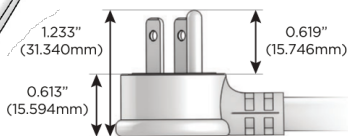

Plug:

Supplied with Low Profile Flat 45° Angle 120 VAC Plug

Optional Standard Straight 120 VAC Plug

Optional Straight 120 VAC Pass-through Plug

- CLEAN, COMPACT DESIGN
- STREAMLINED
- LOW PROFILE
- SIDE-EXITING CORDS
- PLUG & PLAY
- 6' AC CORD & PLUG (FLAT PLUG STANDARD)
- CUSTOMIZABLE CONFIGURATIONS AND FINISHES
- UL LISTED FOR MOUNTING IN FURNITURE
- 15A

M-POWER-4T

AC POWER & DATA CONNECTIVITY SOLUTION

M-POWER-4TW-XAE6-BRAB

Specs:

Modules/Ports:

- X** Switched AC
- A** Tamper Resistant AC Receptacle
- E** USB-A & USB-C (20W)
- 6** CAT 6

X A E 6

Distributed by