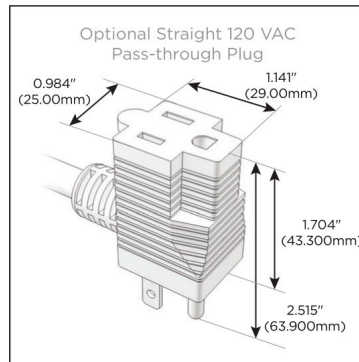

Plug:

Supplied with Low Profile Flat 45° Angle 120 VAC Plug

Optional Standard Straight 120 VAC Plug

Optional Straight 120 VAC Pass-through Plug

- CLEAN, COMPACT DESIGN
- STREAMLINED
- LOW PROFILE
- SIDE-EXITING CORDS
- PLUG & PLAY
- 6' AC CORD & PLUG (FLAT PLUG STANDARD)
- CUSTOMIZABLE CONFIGURATIONS AND FINISHES
- UL LISTED FOR MOUNTING IN FURNITURE
- 15A

M-POWER-4T

AC POWER & DATA CONNECTIVITY SOLUTION

M-POWER-4TW-XAE6-BRAB

Specs:

Modules/Ports:

- X** Switched AC
- A** Tamper Resistant AC Receptacle
- E** USB-A & USB-C (20W)
- 6** CAT 6

X A E 6

Distributed by