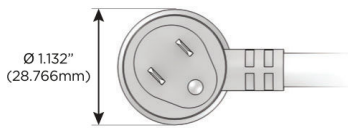

Plug:

Supplied with Low Profile Flat 45° Angle 120 VAC Plug

Optional Standard Straight 120 VAC Plug

Optional Straight 120 VAC Pass-through Plug

- CLEAN, COMPACT DESIGN
- STREAMLINED
- LOW PROFILE
- SIDE-EXITING CORDS
- PLUG & PLAY
- 6' AC CORD & PLUG (FLAT PLUG STANDARD)
- CUSTOMIZABLE CONFIGURATIONS AND FINISHES
- UL LISTED FOR MOUNTING IN FURNITURE
- 15A

M-POWER-4T

AC POWER & DATA CONNECTIVITY SOLUTION

M-POWER-4TW-XAE6-BRAB

Specs:

Modules/Ports:

- X** Switched AC
- A** Tamper Resistant AC Receptacle
- E** USB-A & USB-C (20W)
- 6** CAT 6

X A E 6

Distributed by