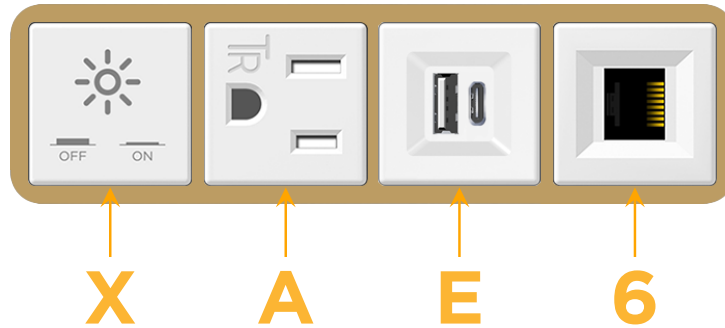

Bezel Finish: **BRASS (ABS)**

Custom Finishes Available M-POWER-4TW-XAE6-BRAB

Features:

Module/Port Options:

- A** Tamper Resistant AC Receptacle
- E** USB-A & USB-C (20W)
- M** Double USB-A (Fast Charging Ports - 18W)
- H** HDMI
- 6** CAT 6
- 12** RJ 12
- X** Switched AC
- Y** 3-Way Switch (Low Voltage)
- V** USB-C (45W High Speed Charging Port)
- S** USB-C (25W High Speed Charging Port)
- R** Switched AC (Rocker Switch)
- D** Dimmer Switch

Plug:

Supplied with Low Profile Flat 45° Angle 120 VAC Plug

Optional Standard Straight 120 VAC Plug

Optional Straight 120 VAC Pass-through Plug

- CLEAN, COMPACT DESIGN
- STREAMLINED
- LOW PROFILE
- SIDE-EXITING CORDS
- PLUG & PLAY
- 6' AC CORD & PLUG (FLAT PLUG STANDARD)
- CUSTOMIZABLE CONFIGURATIONS AND FINISHES
- UL LISTED FOR MOUNTING IN FURNITURE
- 15A

M-POWER-4T

AC POWER & DATA CONNECTIVITY SOLUTION

M-POWER-4TW-XAE6-BRAB

Specs:

Modules/Ports:

- X** Switched AC
- A** Tamper Resistant AC Receptacle
- E** USB-A & USB-C (20W)
- 6** CAT 6

X A E 6

Distributed by