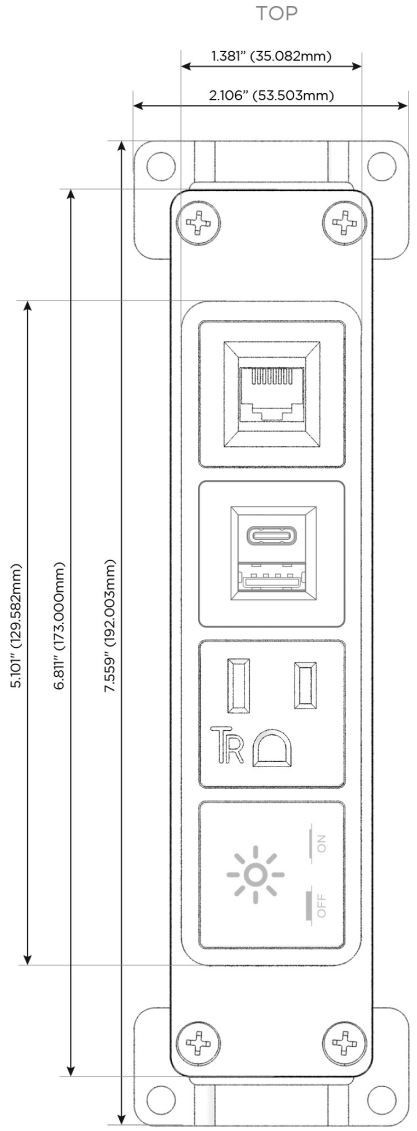

Bezel Finish: **BRASS ANTIQUED (ABS)**

Custom Finishes Available M-POWER-4TW-XAE6-BRAAB

Features:

Module/Port Options:

- A** Tamper Resistant AC Receptacle
- E** USB-A & USB-C (20W)
- M** Double USB-A (Fast Charging Ports - 18W)
- H** HDMI
- 6** CAT 6
- 12** RJ 12
- X** Switched AC
- Y** 3-Way Switch (Low Voltage)
- V** USB-C (45W High Speed Charging Port)
- S** USB-C (25W High Speed Charging Port)
- R** Switched AC (Rocker Switch)
- D** Dimmer Switch

Plug:

Supplied with Low Profile Flat 45° Angle 120 VAC Plug

Optional Standard Straight 120 VAC Plug

Optional Straight 120 VAC Pass-through Plug

- CLEAN, COMPACT DESIGN
- STREAMLINED
- LOW PROFILE
- SIDE-EXITING CORDS
- PLUG & PLAY
- 6' AC CORD & PLUG (FLAT PLUG STANDARD)
- CUSTOMIZABLE CONFIGURATIONS AND FINISHES
- UL LISTED FOR MOUNTING IN FURNITURE
- 15A

M-POWER-4T

AC POWER & DATA CONNECTIVITY SOLUTION

M-POWER-4TW-XAE6-BRAAB

Specs:

Modules/Ports:

- X Switched AC
- A Tamper Resistant AC Receptacle
- E USB-A & USB-C (20W)
- 6 CAT 6

X A E 6

Distributed by