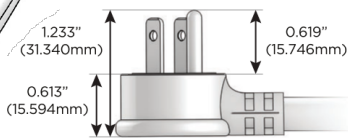

M-POWER-4T

AC POWER & DATA CONNECTIVITY SOLUTION

M-POWER-4TW-XAE6-BRAAB

Specs:

Modules/Ports:

- X Switched AC
- A Tamper Resistant AC Receptacle
- E USB-A & USB-C (20W)
- 6 CAT 6

X A E 6

Distributed by