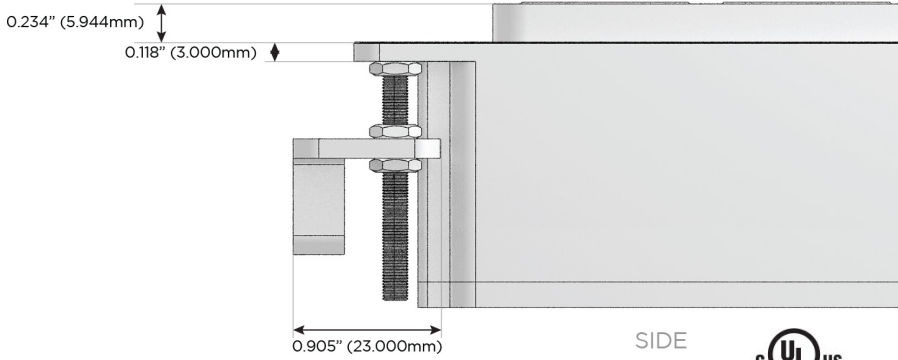

M-POWER-4T

AC POWER & DATA CONNECTIVITY SOLUTION

M-POWER-4TW-XAE6-BRAAB

Specs:

Modules/Ports:

- X Switched AC
- A Tamper Resistant AC Receptacle
- E USB-A & USB-C (20W)
- 6 CAT 6

X A E 6

Distributed by