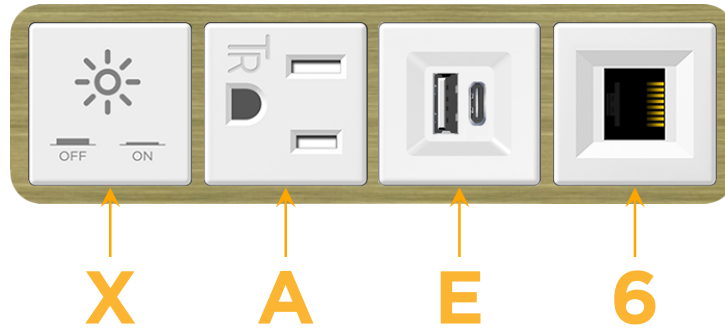

Bezel Finish: **BRASS ANTIQUED (ABS)**

Custom Finishes Available M-POWER-4TW-XAE6-BRAAB

Features:

Module/Port Options:

- A** Tamper Resistant AC Receptacle
- E** USB-A & USB-C (20W)
- M** Double USB-A (Fast Charging Ports - 18W)
- H** HDMI
- 6** CAT 6
- 12** RJ 12
- X** Switched AC
- Y** 3-Way Switch (Low Voltage)
- V** USB-C (45W High Speed Charging Port)
- S** USB-C (25W High Speed Charging Port)
- R** Switched AC (Rocker Switch)
- D** Dimmer Switch

Plug:

Supplied with Low Profile Flat 45° Angle 120 VAC Plug

Optional Standard Straight 120 VAC Plug

Optional Straight 120 VAC Pass-through Plug

- CLEAN, COMPACT DESIGN
- STREAMLINED
- LOW PROFILE
- SIDE-EXITING CORDS
- PLUG & PLAY
- 6' AC CORD & PLUG (FLAT PLUG STANDARD)
- CUSTOMIZABLE CONFIGURATIONS AND FINISHES
- UL LISTED FOR MOUNTING IN FURNITURE
- 15A

M-POWER-4T

AC POWER & DATA CONNECTIVITY SOLUTION

M-POWER-4TW-XAE6-BRAAB

Specs:

Modules/Ports:

- X Switched AC
- A Tamper Resistant AC Receptacle
- E USB-A & USB-C (20W)
- 6 CAT 6

X A E 6

Distributed by