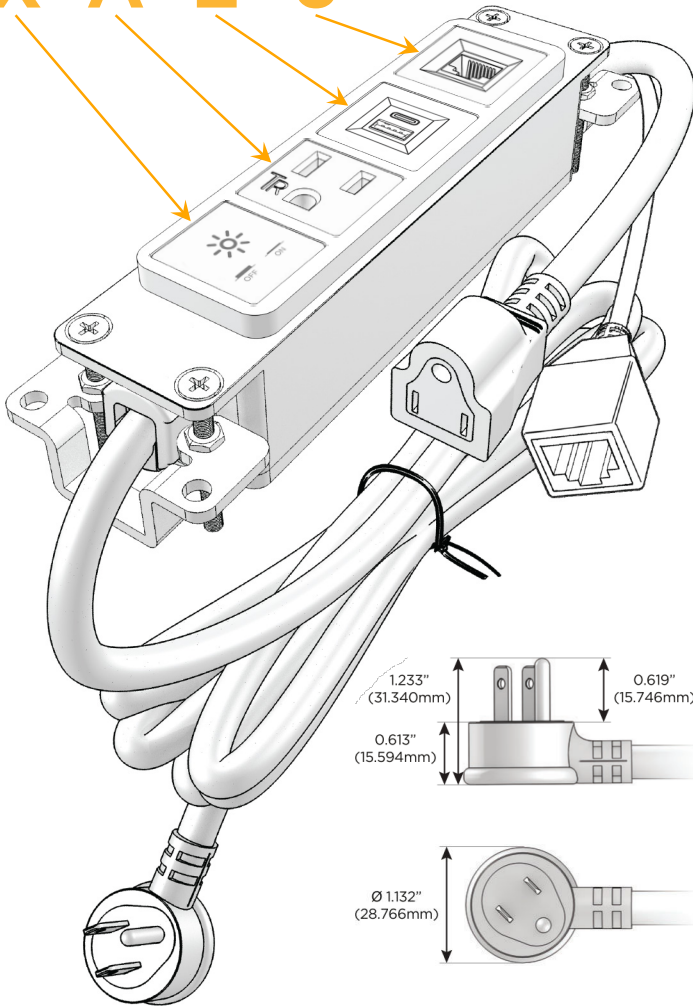

Bezel Finish: **BRASS ANTIQUED (ABS)**

Custom Finishes Available M-POWER-4TW-XAE6-BRAAB

Features:

Module/Port Options:

- A** Tamper Resistant AC Receptacle
- E** USB-A & USB-C (20W)
- M** Double USB-A (Fast Charging Ports - 18W)
- H** HDMI
- 6** CAT 6
- 12** RJ 12
- X** Switched AC
- Y** 3-Way Switch (Low Voltage)
- V** USB-C (45W High Speed Charging Port)
- S** USB-C (25W High Speed Charging Port)
- R** Switched AC (Rocker Switch)
- D** Dimmer Switch

Plug:

Supplied with Low Profile Flat 45° Angle 120 VAC Plug

Optional Standard Straight 120 VAC Plug

Optional Straight 120 VAC Pass-through Plug

- CLEAN, COMPACT DESIGN
- STREAMLINED
- LOW PROFILE
- SIDE-EXITING CORDS
- PLUG & PLAY
- 6' AC CORD & PLUG (FLAT PLUG STANDARD)
- CUSTOMIZABLE CONFIGURATIONS AND FINISHES
- UL LISTED FOR MOUNTING IN FURNITURE
- 15A

M-POWER-4T

AC POWER & DATA CONNECTIVITY SOLUTION

M-POWER-4TW-XAE6-BRAAB

Specs:

Modules/Ports:

- X Switched AC
- A Tamper Resistant AC Receptacle
- E USB-A & USB-C (20W)
- 6 CAT 6

X A E 6

Distributed by