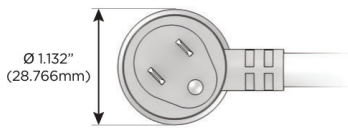

Plug:

Supplied with Low Profile Flat 45° Angle 120 VAC Plug

Optional Standard Straight 120 VAC Plug

Optional Straight 120 VAC Pass-through Plug

- CLEAN, COMPACT DESIGN
- STREAMLINED
- LOW PROFILE
- SIDE-EXITING CORDS
- PLUG & PLAY
- 6' AC CORD & PLUG (FLAT PLUG STANDARD)
- CUSTOMIZABLE CONFIGURATIONS AND FINISHES
- UL LISTED FOR MOUNTING IN FURNITURE
- 15A

M-POWER-4T

AC POWER & DATA CONNECTIVITY SOLUTION

M-POWER-4TW-XAE6-BRAAB

Specs:

Modules/Ports:

- X Switched AC
- A Tamper Resistant AC Receptacle
- E USB-A & USB-C (20W)
- 6 CAT 6

X A E 6

Distributed by