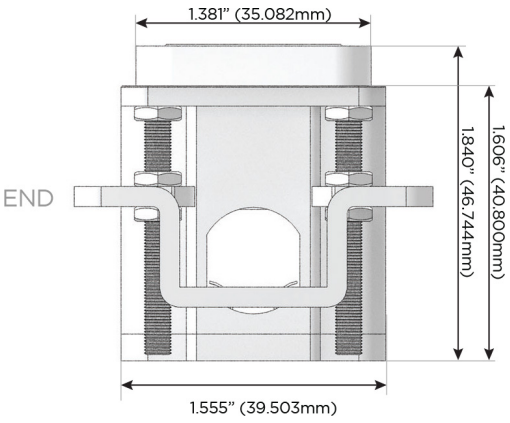

Plug:

Supplied with Low Profile Flat 45° Angle 120 VAC Plug

Optional Standard Straight 120 VAC Plug

Optional Straight 120 VAC Pass-through Plug

- CLEAN, COMPACT DESIGN
- STREAMLINED
- LOW PROFILE
- SIDE-EXITING CORDS
- PLUG & PLAY
- 6' AC CORD & PLUG (FLAT PLUG STANDARD)
- CUSTOMIZABLE CONFIGURATIONS AND FINISHES
- UL LISTED FOR MOUNTING IN FURNITURE
- 15A

M-POWER-4T

AC POWER & DATA CONNECTIVITY SOLUTION

M-POWER-4TW-XAE6-BRAAB

Specs:

Modules/Ports:

- X Switched AC
- A Tamper Resistant AC Receptacle
- E USB-A & USB-C (20W)
- 6 CAT 6

X A E 6

Distributed by