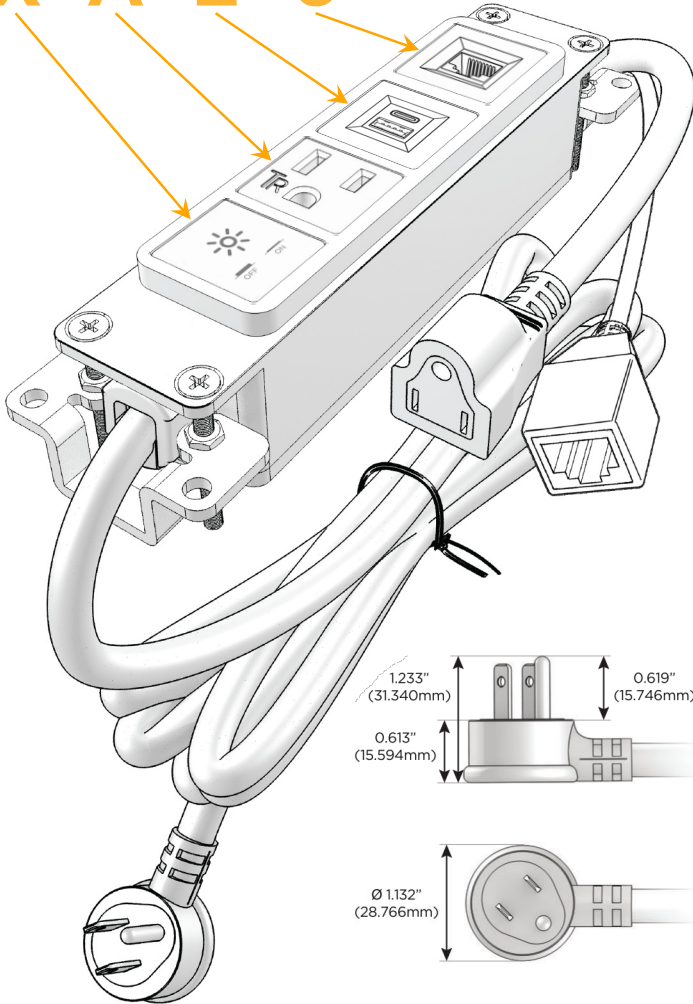

Bezel Finish: **SOLID BRASS BRUSHED**

Custom Finishes Available M-POWER-4TW-XAE6-BR4B

Features:

Module/Port Options:

- A** Tamper Resistant AC Receptacle
- E** USB-A & USB-C (20W)
- M** Double USB-A (Fast Charging Ports - 18W)
- H** HDMI
- 6** CAT 6
- 12** RJ 12
- X** Switched AC
- Y** 3-Way Switch (Low Voltage)
- V** USB-C (45W High Speed Charging Port)
- S** USB-C (25W High Speed Charging Port)
- R** Switched AC (Rocker Switch)
- D** Dimmer Switch

Plug:

Supplied with Low Profile Flat 45° Angle 120 VAC Plug

Optional Standard Straight 120 VAC Plug

Optional Straight 120 VAC Pass-through Plug

- CLEAN, COMPACT DESIGN
- STREAMLINED
- LOW PROFILE
- SIDE-EXITING CORDS
- PLUG & PLAY
- 6' AC CORD & PLUG (FLAT PLUG STANDARD)
- CUSTOMIZABLE CONFIGURATIONS AND FINISHES
- UL LISTED FOR MOUNTING IN FURNITURE
- 15A

M-POWER-4T

AC POWER & DATA CONNECTIVITY SOLUTION

M-POWER-4TW-XAE6-BR4B

Specs:

Modules/Ports:

- X** Switched AC
- A** Tamper Resistant AC Receptacle
- E** USB-A & USB-C (20W)
- 6** CAT 6

X A E 6

Distributed by