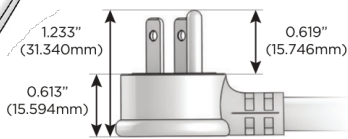

M-POWER-4T

AC POWER & DATA CONNECTIVITY SOLUTION

M-POWER-4TW-XAE6-BR4B

Specs:

Modules/Ports:

- X** Switched AC
- A** Tamper Resistant AC Receptacle
- E** USB-A & USB-C (20W)
- 6** CAT 6

X A E 6

Distributed by