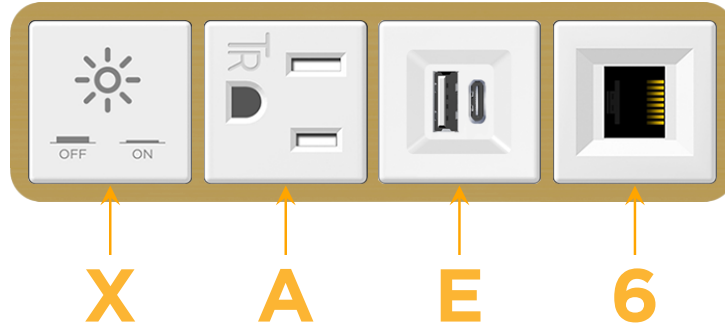

sales@mormax.com

mormax.com

Metro Light & Power's line of power & data solutions offers sophisticated design elements combined with greater ease of installation. Streamlined and low-profile, enhanced by side-exiting cords, our outlets advance the industry with their cutting edge look and feel. We believe flexibility is key, and we provide a variety of mounting options, including the ability to mount in limited spaces. Our outlets are available in many finishes and configurations, in addition to a custom color and finish capability for our clients.

Bezel Finish: **SOLID BRASS BRUSHED**

Custom Finishes Available M-POWER-4TW-XAE6-BR4B

Features:

Module/Port Options:

- A** Tamper Resistant AC Receptacle
- E** USB-A & USB-C (20W)
- M** Double USB-A (Fast Charging Ports - 18W)
- H** HDMI
- 6** CAT 6
- 12** RJ 12
- X** Switched AC
- Y** 3-Way Switch (Low Voltage)
- V** USB-C (45W High Speed Charging Port)
- S** USB-C (25W High Speed Charging Port)
- R** Switched AC (Rocker Switch)
- D** Dimmer Switch

Plug:

Supplied with Low Profile Flat 45° Angle 120 VAC Plug

Optional Standard Straight 120 VAC Plug

Optional Straight 120 VAC Pass-through Plug

- CLEAN, COMPACT DESIGN
- STREAMLINED
- LOW PROFILE
- SIDE-EXITING CORDS
- PLUG & PLAY
- 6' AC CORD & PLUG (FLAT PLUG STANDARD)
- CUSTOMIZABLE CONFIGURATIONS AND FINISHES
- UL LISTED FOR MOUNTING IN FURNITURE
- 15A

M-POWER-4T

AC POWER & DATA CONNECTIVITY SOLUTION

M-POWER-4TW-XAE6-BR4B

Specs:

Modules/Ports:

- X** Switched AC
- A** Tamper Resistant AC Receptacle
- E** USB-A & USB-C (20W)
- 6** CAT 6

X A E 6

Distributed by