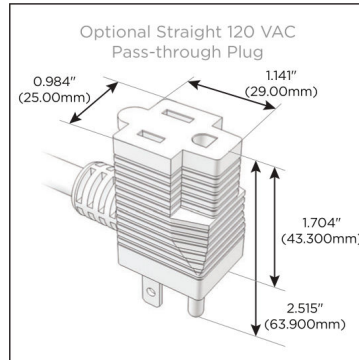

Plug:

Supplied with Low Profile Flat 45° Angle 120 VAC Plug

Optional Standard Straight 120 VAC Plug

Optional Straight 120 VAC Pass-through Plug

- CLEAN, COMPACT DESIGN
- STREAMLINED
- LOW PROFILE
- SIDE-EXITING CORDS
- PLUG & PLAY
- 6' AC CORD & PLUG (FLAT PLUG STANDARD)
- CUSTOMIZABLE CONFIGURATIONS AND FINISHES
- UL LISTED FOR MOUNTING IN FURNITURE
- 15A

M-POWER-4T

AC POWER & DATA CONNECTIVITY SOLUTION

M-POWER-4TW-XAE6-BR4B

Specs:

Modules/Ports:

- X** Switched AC
- A** Tamper Resistant AC Receptacle
- E** USB-A & USB-C (20W)
- 6** CAT 6

X A E 6

Distributed by