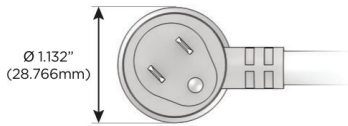

Plug:

Supplied with Low Profile Flat 45° Angle 120 VAC Plug

Optional Standard Straight 120 VAC Plug

Optional Straight 120 VAC Pass-through Plug

- CLEAN, COMPACT DESIGN
- STREAMLINED
- LOW PROFILE
- SIDE-EXITING CORDS
- PLUG & PLAY
- 6' AC CORD & PLUG (FLAT PLUG STANDARD)
- CUSTOMIZABLE CONFIGURATIONS AND FINISHES
- UL LISTED FOR MOUNTING IN FURNITURE
- 15A

M-POWER-4T

AC POWER & DATA CONNECTIVITY SOLUTION

M-POWER-4TW-XAE6-BR4B

Specs:

Modules/Ports:

- X** Switched AC
- A** Tamper Resistant AC Receptacle
- E** USB-A & USB-C (20W)
- 6** CAT 6

X A E 6

Distributed by