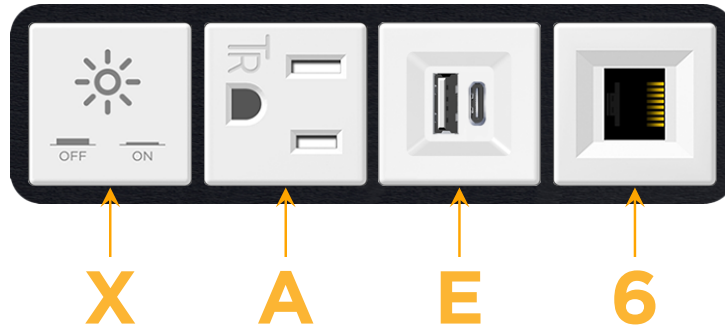

Bezel Finish: **BLACK (ABS)**

Custom Finishes Available M-POWER-4TW-XAE6-BAB

Features:

Module/Port Options:

- A** Tamper Resistant AC Receptacle
- E** USB-A & USB-C (20W)
- M** Double USB-A (Fast Charging Ports - 18W)
- H** HDMI
- 6** CAT 6
- 12** RJ 12
- X** Switched AC
- Y** 3-Way Switch (Low Voltage)
- V** USB-C (45W High Speed Charging Port)
- S** USB-C (25W High Speed Charging Port)
- R** Switched AC (Rocker Switch)
- D** Dimmer Switch

Plug:

Supplied with Low Profile Flat 45° Angle 120 VAC Plug

Optional Standard Straight 120 VAC Plug

Optional Straight 120 VAC Pass-through Plug

- CLEAN, COMPACT DESIGN
- STREAMLINED
- LOW PROFILE
- SIDE-EXITING CORDS
- PLUG & PLAY
- 6' AC CORD & PLUG (FLAT PLUG STANDARD)
- CUSTOMIZABLE CONFIGURATIONS AND FINISHES
- UL LISTED FOR MOUNTING IN FURNITURE
- 15A

M-POWER-4T

AC POWER & DATA CONNECTIVITY SOLUTION

M-POWER-4TW-XAE6-BAB

Specs:

Modules/Ports:

- X** Switched AC
- A** Tamper Resistant AC Receptacle
- E** USB-A & USB-C (20W)
- 6** CAT 6

X A E 6

Distributed by