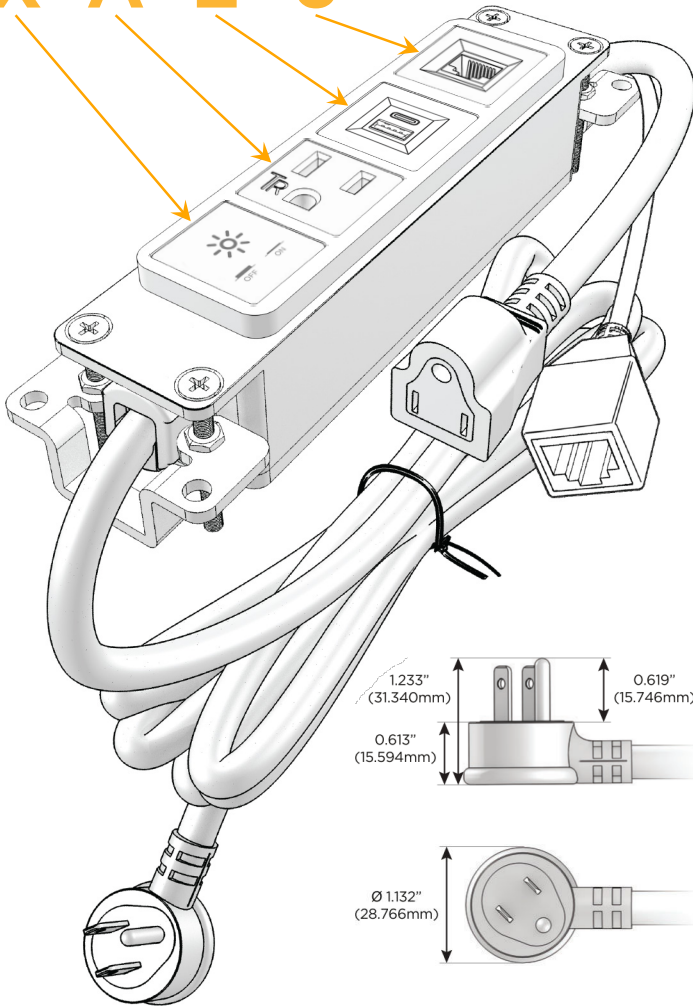

Bezel Finish: **BLACK (ABS)**

Custom Finishes Available M-POWER-4TW-XAE6-BAB

Features:

Module/Port Options:

- A** Tamper Resistant AC Receptacle
- E** USB-A & USB-C (20W)
- M** Double USB-A (Fast Charging Ports - 18W)
- H** HDMI
- 6** CAT 6
- 12** RJ 12
- X** Switched AC
- Y** 3-Way Switch (Low Voltage)
- V** USB-C (45W High Speed Charging Port)
- S** USB-C (25W High Speed Charging Port)
- R** Switched AC (Rocker Switch)
- D** Dimmer Switch

Plug:

Supplied with Low Profile Flat 45° Angle 120 VAC Plug

Optional Standard Straight 120 VAC Plug

Optional Straight 120 VAC Pass-through Plug

- CLEAN, COMPACT DESIGN
- STREAMLINED
- LOW PROFILE
- SIDE-EXITING CORDS
- PLUG & PLAY
- 6' AC CORD & PLUG (FLAT PLUG STANDARD)
- CUSTOMIZABLE CONFIGURATIONS AND FINISHES
- UL LISTED FOR MOUNTING IN FURNITURE
- 15A

M-POWER-4T

AC POWER & DATA CONNECTIVITY SOLUTION

M-POWER-4TW-XAE6-BAB

Specs:

Modules/Ports:

- X** Switched AC
- A** Tamper Resistant AC Receptacle
- E** USB-A & USB-C (20W)
- 6** CAT 6

X A E 6

Distributed by