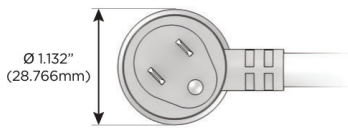

Plug:

Supplied with Low Profile Flat 45° Angle 120 VAC Plug

Optional Standard Straight 120 VAC Plug

Optional Straight 120 VAC Pass-through Plug

- CLEAN, COMPACT DESIGN
- STREAMLINED
- LOW PROFILE
- SIDE-EXITING CORDS
- PLUG & PLAY
- 6' AC CORD & PLUG (FLAT PLUG STANDARD)
- CUSTOMIZABLE CONFIGURATIONS AND FINISHES
- UL LISTED FOR MOUNTING IN FURNITURE
- 15A

M-POWER-4T

AC POWER & DATA CONNECTIVITY SOLUTION

M-POWER-4TW-XAE6-BAB

Specs:

Modules/Ports:

- X** Switched AC
- A** Tamper Resistant AC Receptacle
- E** USB-A & USB-C (20W)
- 6** CAT 6

X A E 6

Distributed by