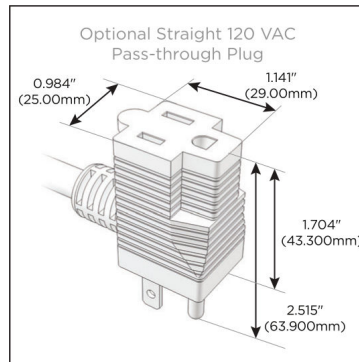

Plug:

Supplied with Low Profile Flat 45° Angle 120 VAC Plug

Optional Standard Straight 120 VAC Plug

Optional Straight 120 VAC Pass-through Plug

- CLEAN, COMPACT DESIGN
- STREAMLINED
- LOW PROFILE
- SIDE-EXITING CORDS
- PLUG & PLAY
- 6' AC CORD & PLUG (FLAT PLUG STANDARD)
- CUSTOMIZABLE CONFIGURATIONS AND FINISHES
- UL LISTED FOR MOUNTING IN FURNITURE
- 15A

M-POWER-4T

AC POWER & DATA CONNECTIVITY SOLUTION

M-POWER-4TW-XAE6-BAB

Specs:

Modules/Ports:

- X** Switched AC
- A** Tamper Resistant AC Receptacle
- E** USB-A & USB-C (20W)
- 6** CAT 6

X A E 6

Distributed by