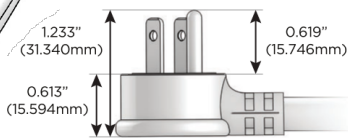

M-POWER-4T

AC POWER & DATA CONNECTIVITY SOLUTION

M-POWER-4TW-XAE6-BAB

Specs:

Modules/Ports:

- X** Switched AC
- A** Tamper Resistant AC Receptacle
- E** USB-A & USB-C (20W)
- 6** CAT 6

X A E 6

Distributed by