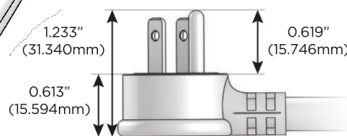

Plug:

Supplied with Low Profile Flat 45° Angle 120 VAC Plug

Optional Standard Straight 120 VAC Plug

Optional Straight 120 VAC Pass-through Plug

- CLEAN, COMPACT DESIGN
- STREAMLINED
- LOW PROFILE
- SIDE-EXITING CORDS
- PLUG & PLAY
- 6' AC CORD & PLUG (FLAT PLUG STANDARD)
- CUSTOMIZABLE CONFIGURATIONS AND FINISHES
- UL LISTED FOR MOUNTING IN FURNITURE
- 15A

M-POWER-4T

AC POWER & DATA CONNECTIVITY SOLUTION

M-POWER-4TW-XAE6-B2AB

Specs:

Modules/Ports:

- X Switched AC
- A Tamper Resistant AC Receptacle
- E USB-A & USB-C (20W)
- 6 CAT 6

X A E 6

Distributed by