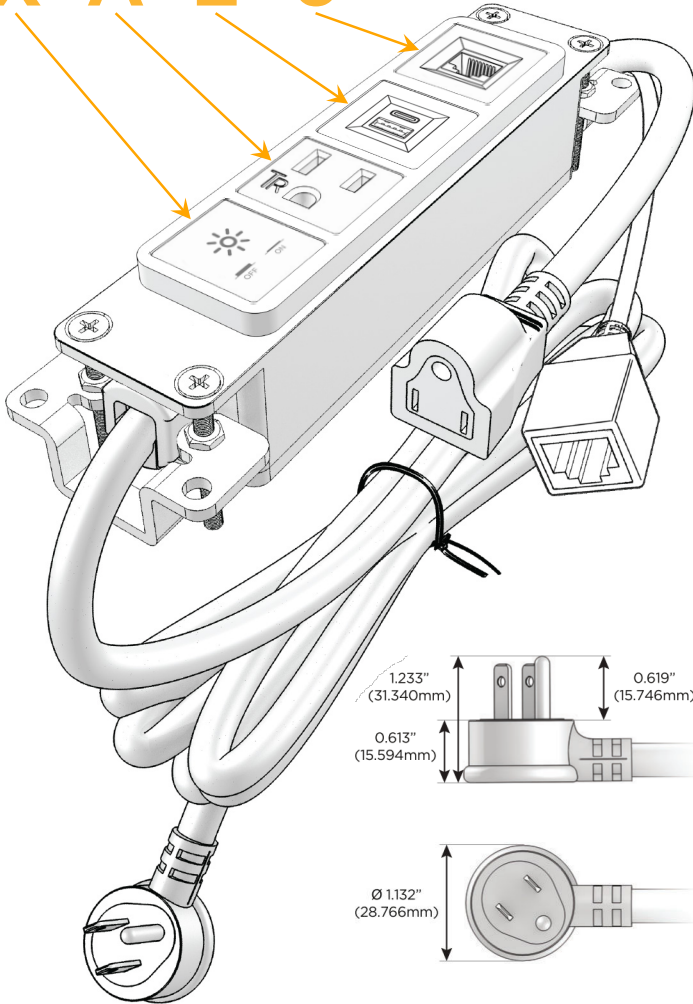

Bezel Finish: **SATIN BLACK (ABS)**

Custom Finishes Available M-POWER-4TW-XAE6-B2AB

Features:

Module/Port Options:

- A** Tamper Resistant AC Receptacle
- E** USB-A & USB-C (20W)
- M** Double USB-A (Fast Charging Ports - 18W)
- H** HDMI
- 6** CAT 6
- 12** RJ 12
- X** Switched AC
- Y** 3-Way Switch (Low Voltage)
- V** USB-C (45W High Speed Charging Port)
- S** USB-C (25W High Speed Charging Port)
- R** Switched AC (Rocker Switch)
- D** Dimmer Switch

Plug:

Supplied with Low Profile Flat 45° Angle 120 VAC Plug

Optional Standard Straight 120 VAC Plug

Optional Straight 120 VAC Pass-through Plug

- CLEAN, COMPACT DESIGN
- STREAMLINED
- LOW PROFILE
- SIDE-EXITING CORDS
- PLUG & PLAY
- 6' AC CORD & PLUG (FLAT PLUG STANDARD)
- CUSTOMIZABLE CONFIGURATIONS AND FINISHES
- UL LISTED FOR MOUNTING IN FURNITURE
- 15A

M-POWER-4T

AC POWER & DATA CONNECTIVITY SOLUTION

M-POWER-4TW-XAE6-B2AB

Specs:

Modules/Ports:

- X Switched AC
- A Tamper Resistant AC Receptacle
- E USB-A & USB-C (20W)
- 6 CAT 6

X A E 6

Distributed by