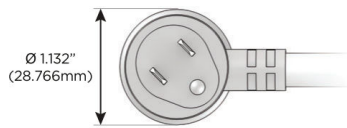

Plug:

Supplied with Low Profile Flat 45° Angle 120 VAC Plug

Optional Standard Straight 120 VAC Plug

Optional Straight 120 VAC Pass-through Plug

- CLEAN, COMPACT DESIGN
- STREAMLINED
- LOW PROFILE
- SIDE-EXITING CORDS
- PLUG & PLAY
- 6' AC CORD & PLUG (FLAT PLUG STANDARD)
- CUSTOMIZABLE CONFIGURATIONS AND FINISHES
- UL LISTED FOR MOUNTING IN FURNITURE
- 15A

M-POWER-4T

AC POWER & DATA CONNECTIVITY SOLUTION

M-POWER-4TW-XAE6-B2AB

Specs:

Modules/Ports:

- X Switched AC
- A Tamper Resistant AC Receptacle
- E USB-A & USB-C (20W)
- 6 CAT 6

X A E 6

Distributed by