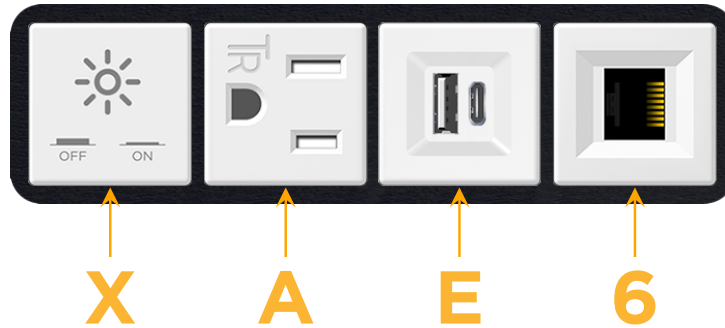

Bezel Finish: **SATIN BLACK (ABS)**

Custom Finishes Available M-POWER-4TW-XAE6-B2AB

Features:

Module/Port Options:

- A** Tamper Resistant AC Receptacle
- E** USB-A & USB-C (20W)
- M** Double USB-A (Fast Charging Ports - 18W)
- H** HDMI
- 6** CAT 6
- 12** RJ 12
- X** Switched AC
- Y** 3-Way Switch (Low Voltage)
- V** USB-C (45W High Speed Charging Port)
- S** USB-C (25W High Speed Charging Port)
- R** Switched AC (Rocker Switch)
- D** Dimmer Switch

Plug:

Supplied with Low Profile Flat 45° Angle 120 VAC Plug

Optional Standard Straight 120 VAC Plug

Optional Straight 120 VAC Pass-through Plug

- CLEAN, COMPACT DESIGN
- STREAMLINED
- LOW PROFILE
- SIDE-EXITING CORDS
- PLUG & PLAY
- 6' AC CORD & PLUG (FLAT PLUG STANDARD)
- CUSTOMIZABLE CONFIGURATIONS AND FINISHES
- UL LISTED FOR MOUNTING IN FURNITURE
- 15A

M-POWER-4T

AC POWER & DATA CONNECTIVITY SOLUTION

M-POWER-4TW-XAE6-B2AB

Specs:

Modules/Ports:

- X Switched AC
- A Tamper Resistant AC Receptacle
- E USB-A & USB-C (20W)
- 6 CAT 6

X A E 6

Distributed by