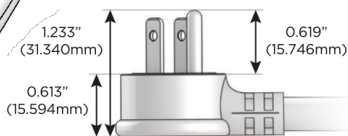

### Plug:

- Supplied with Low Profile Flat 45° Angle 120 VAC Plug
- Optional Standard Straight 120 VAC Plug
- Optional Straight 120 VAC Pass-through Plug

- CLEAN, COMPACT DESIGN
- STREAMLINED
- LOW PROFILE
- SIDE-EXITING CORDS
- PLUG & PLAY
- 6' AC CORD & PLUG (FLAT PLUG STANDARD)
- CUSTOMIZABLE CONFIGURATIONS AND FINISHES
- UL LISTED FOR MOUNTING IN FURNITURE
- 15A

# M-POWER-4T

AC POWER & DATA CONNECTIVITY SOLUTION

M-POWER-4TW-XAE6-APAB

Specs:

**Modules/Ports:**

- X Switched AC
- A Tamper Resistant AC Receptacle
- E USB-A & USB-C (20W)
- 6 CAT 6

**X A E 6**

Distributed by