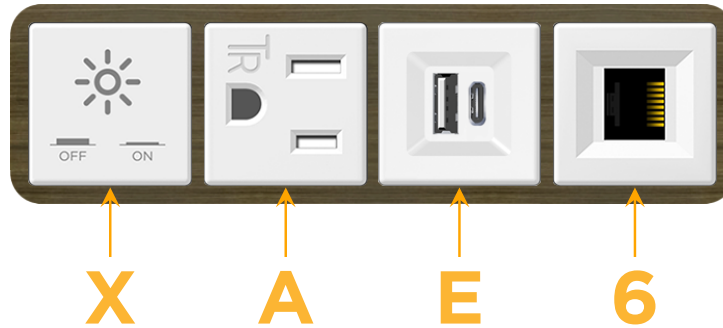

M-POWER-4T

AC POWER & DATA CONNECTIVITY SOLUTION

M-POWER-4TW-XAE6-APAB

Distributed by

Mormax Company, Inc.

8 Westchester Plaza

Elmsford, NY 10523

914-699-0101

sales@mormax.com

mormax.com

Metro Light & Power's line of power & data solutions offers sophisticated design elements combined with greater ease of installation. Streamlined and low-profile, enhanced by side-exiting cords, our outlets advance the industry with their cutting edge look and feel. We believe flexibility is key, and we provide a variety of mounting options, including the ability to mount in limited spaces. Our outlets are available in many finishes and configurations, in addition to a custom color and finish capability for our clients.

Bezel Finish: **SPECIAL ANTIQUE BRONZE (ABS)**

Custom Finishes Available M-POWER-4TW-XAE6-APAB

Features:

Module/Port Options:

- A Tamper Resistant AC Receptacle
- E USB-A & USB-C (20W)
- M Double USB-A (Fast Charging Ports - 18W)
- H HDMI
- 6 CAT 6
- 12 RJ 12
- X Switched AC
- Y 3-Way Switch (Low Voltage)
- V USB-C (45W High Speed Charging Port)
- S USB-C (25W High Speed Charging Port)
- R Switched AC (Rocker Switch)
- D Dimmer Switch

Plug:

- Supplied with Low Profile Flat 45° Angle 120 VAC Plug
- Optional Standard Straight 120 VAC Plug
- Optional Straight 120 VAC Pass-through Plug

- CLEAN, COMPACT DESIGN
- STREAMLINED
- LOW PROFILE
- SIDE-EXITING CORDS
- PLUG & PLAY
- 6' AC CORD & PLUG (FLAT PLUG STANDARD)
- CUSTOMIZABLE CONFIGURATIONS AND FINISHES
- UL LISTED FOR MOUNTING IN FURNITURE
- 15A