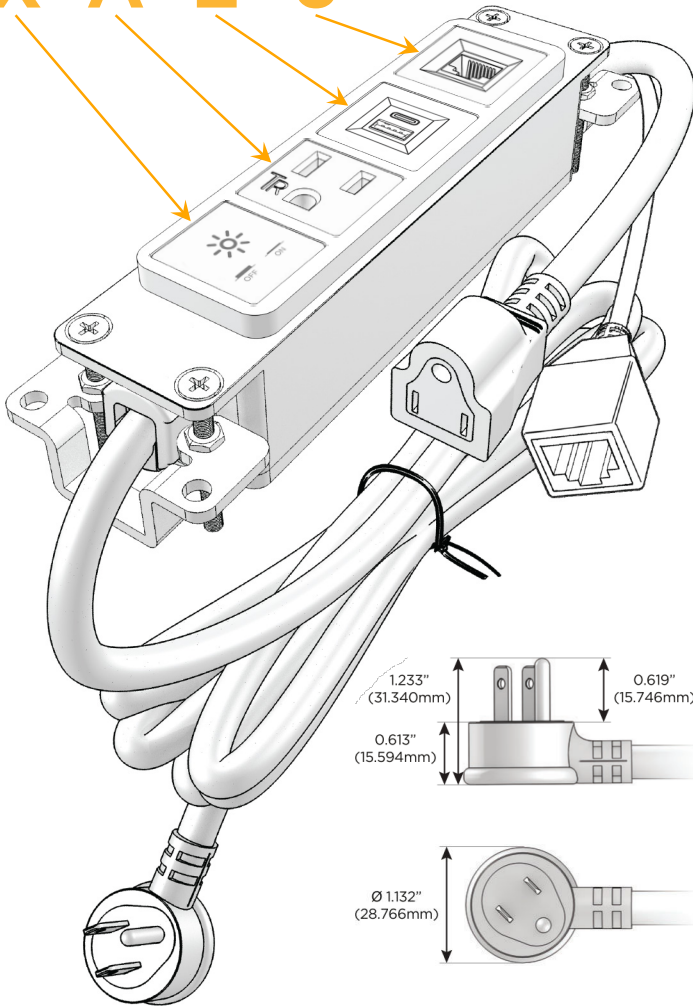

### Module/Port Options:

- A Tamper Resistant AC Receptacle
- E USB-A & USB-C (20W)
- M Double USB-A (Fast Charging Ports - 18W)
- H HDMI
- 6 CAT 6
- 12 RJ 12
- X Switched AC
- Y 3-Way Switch (Low Voltage)
- V USB-C (45W High Speed Charging Port)
- S USB-C (25W High Speed Charging Port)
- R Switched AC (Rocker Switch)
- D Dimmer Switch

### Plug:

- Supplied with Low Profile Flat 45° Angle 120 VAC Plug
- Optional Standard Straight 120 VAC Plug
- Optional Straight 120 VAC Pass-through Plug

- CLEAN, COMPACT DESIGN
- STREAMLINED
- LOW PROFILE
- SIDE-EXITING CORDS
- PLUG & PLAY
- 6' AC CORD & PLUG (FLAT PLUG STANDARD)
- CUSTOMIZABLE CONFIGURATIONS AND FINISHES
- UL LISTED FOR MOUNTING IN FURNITURE
- 15A

# M-POWER-4T

AC POWER & DATA CONNECTIVITY SOLUTION

M-POWER-4TW-XAE6-APAB

Specs:

**Modules/Ports:**

- X Switched AC
- A Tamper Resistant AC Receptacle
- E USB-A & USB-C (20W)
- 6 CAT 6

**X A E 6**

Distributed by