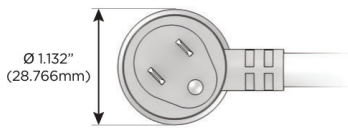

### Plug:

- Supplied with Low Profile Flat 45° Angle 120 VAC Plug
- Optional Standard Straight 120 VAC Plug
- Optional Straight 120 VAC Pass-through Plug

- CLEAN, COMPACT DESIGN
- STREAMLINED
- LOW PROFILE
- SIDE-EXITING CORDS
- PLUG & PLAY
- 6' AC CORD & PLUG (FLAT PLUG STANDARD)
- CUSTOMIZABLE CONFIGURATIONS AND FINISHES
- UL LISTED FOR MOUNTING IN FURNITURE
- 15A

# M-POWER-4T

AC POWER & DATA CONNECTIVITY SOLUTION

M-POWER-4TW-XAE6-APAB

Specs:

**Modules/Ports:**

- X Switched AC
- A Tamper Resistant AC Receptacle
- E USB-A & USB-C (20W)
- 6 CAT 6

**X A E 6**

Distributed by