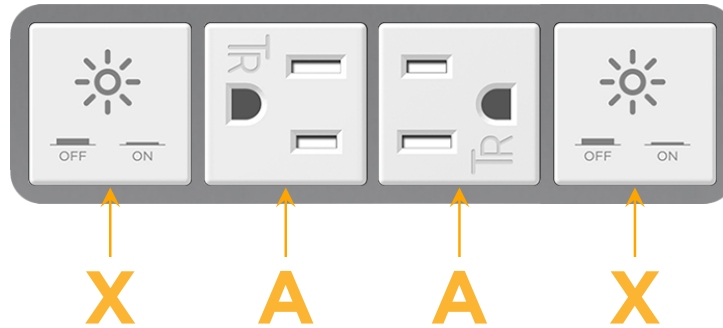

M-POWER-4T

AC POWER & DATA CONNECTIVITY SOLUTION

M-POWER-4TW-XAAX-MAB

Distributed by

Mormax Company, Inc.

8 Westchester Plaza

Elmsford, NY 10523

914-699-0101

sales@mormax.com

mormax.com

Metro Light & Power's line of power & data solutions offers sophisticated design elements combined with greater ease of installation. Streamlined and low-profile, enhanced by side-exiting cords, our outlets advance the industry with their cutting edge look and feel. We believe flexibility is key, and we provide a variety of mounting options, including the ability to mount in limited spaces. Our outlets are available in many finishes and configurations, in addition to a custom color and finish capability for our clients.

Bezel Finish: **MAGNESIUM (ABS)**

Custom Finishes Available M-POWER-4TW-XAAX-MAB

Features:

Module/Port Options:

- **A** Tamper Resistant AC Receptacle
- **E** USB-A & USB-C (20W)
- **M** Double USB-A (Fast Charging Ports - 18W)
- **H** HDMI
- **6** CAT 6
- **12** RJ 12
- **X** Switched AC
- **Y** 3-Way Switch (Low Voltage)
- **V** USB-C (45W High Speed Charging Port)
- **S** USB-C (25W High Speed Charging Port)
- **R** Switched AC (Rocker Switch)
- **D** Dimmer Switch

Plug:

Supplied with Low Profile Flat 45° Angle 120 VAC Plug

Optional Standard Straight 120 VAC Plug

Optional Straight 120 VAC Pass-through Plug

- CLEAN, COMPACT DESIGN
- STREAMLINED
- LOW PROFILE
- SIDE-EXITING CORDS
- PLUG & PLAY
- 6' AC CORD & PLUG (FLAT PLUG STANDARD)
- CUSTOMIZABLE CONFIGURATIONS AND FINISHES
- UL LISTED FOR MOUNTING IN FURNITURE
- 15A