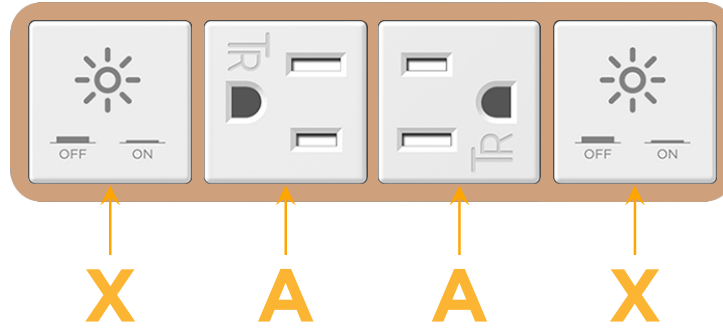

M-POWER-4T

AC POWER & DATA CONNECTIVITY SOLUTION

M-POWER-4TW-XAAX-CUAB

Distributed by

Mormax Company, Inc.

8 Westchester Plaza

Elmsford, NY 10523

914-699-0101

sales@mormax.com

mormax.com

Metro Light & Power's line of power & data solutions offers sophisticated design elements combined with greater ease of installation. Streamlined and low-profile, enhanced by side-exiting cords, our outlets advance the industry with their cutting edge look and feel. We believe flexibility is key, and we provide a variety of mounting options, including the ability to mount in limited spaces. Our outlets are available in many finishes and configurations, in addition to a custom color and finish capability for our clients.

Bezel Finish: **COPPER (ABS)**

Custom Finishes Available M-POWER-4TW-XAAX-CUAB

Features:

Module/Port Options:

- **A** Tamper Resistant AC Receptacle
- **E** USB-A & USB-C (20W)
- **M** Double USB-A (Fast Charging Ports - 18W)
- **H** HDMI
- **6** CAT 6
- **12** RJ 12
- **X** Switched AC
- **Y** 3-Way Switch (Low Voltage)
- **V** USB-C (45W High Speed Charging Port)
- **S** USB-C (25W High Speed Charging Port)
- **R** Switched AC (Rocker Switch)
- **D** Dimmer Switch

Plug:

Supplied with Low Profile Flat 45° Angle 120 VAC Plug

Optional Standard Straight 120 VAC Plug

Optional Straight 120 VAC Pass-through Plug

- CLEAN, COMPACT DESIGN
- STREAMLINED
- LOW PROFILE
- SIDE-EXITING CORDS
- PLUG & PLAY
- 6' AC CORD & PLUG (FLAT PLUG STANDARD)
- CUSTOMIZABLE CONFIGURATIONS AND FINISHES
- UL LISTED FOR MOUNTING IN FURNITURE
- 15A