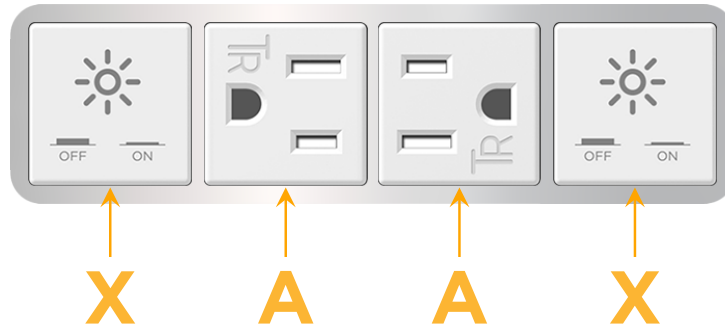

M-POWER-4T

AC POWER & DATA CONNECTIVITY SOLUTION

M-POWER-4TW-XAAX-CRAB

Distributed by

Mormax Company, Inc.

8 Westchester Plaza

Elmsford, NY 10523

914-699-0101

sales@mormax.com

mormax.com

Metro Light & Power's line of power & data solutions offers sophisticated design elements combined with greater ease of installation. Streamlined and low-profile, enhanced by side-exiting cords, our outlets advance the industry with their cutting edge look and feel. We believe flexibility is key, and we provide a variety of mounting options, including the ability to mount in limited spaces. Our outlets are available in many finishes and configurations, in addition to a custom color and finish capability for our clients.

Bezel Finish: **CHROME (ABS)**

Custom Finishes Available M-POWER-4TW-XAAX-CRAB

Features:

Module/Port Options:

- **A** Tamper Resistant AC Receptacle
- **E** USB-A & USB-C (20W)
- **M** Double USB-A (Fast Charging Ports - 18W)
- **H** HDMI
- **6** CAT 6
- **12** RJ 12
- **X** Switched AC
- **Y** 3-Way Switch (Low Voltage)
- **V** USB-C (45W High Speed Charging Port)
- **S** USB-C (25W High Speed Charging Port)
- **R** Switched AC (Rocker Switch)
- **D** Dimmer Switch

Plug:

Supplied with Low Profile Flat 45° Angle 120 VAC Plug

Optional Standard Straight 120 VAC Plug

Optional Straight 120 VAC Pass-through Plug

- CLEAN, COMPACT DESIGN
- STREAMLINED
- LOW PROFILE
- SIDE-EXITING CORDS
- PLUG & PLAY
- 6' AC CORD & PLUG (FLAT PLUG STANDARD)
- CUSTOMIZABLE CONFIGURATIONS AND FINISHES
- UL LISTED FOR MOUNTING IN FURNITURE
- 15A