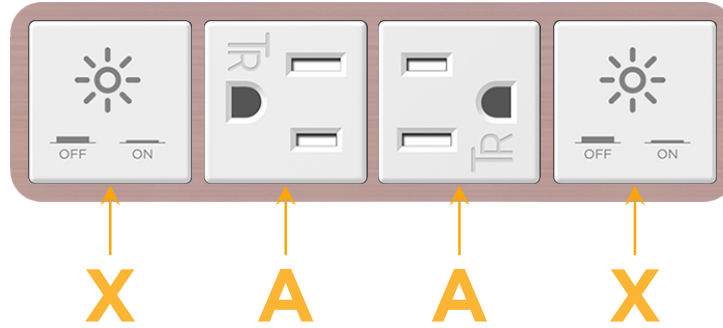

M-POWER-4T

AC POWER & DATA CONNECTIVITY SOLUTION

M-POWER-4TW-XAAX-CHAB

Distributed by

Mormax Company, Inc.

8 Westchester Plaza

Elmsford, NY 10523

914-699-0101

sales@mormax.com

mormax.com

Metro Light & Power's line of power & data solutions offers sophisticated design elements combined with greater ease of installation. Streamlined and low-profile, enhanced by side-exiting cords, our outlets advance the industry with their cutting edge look and feel. We believe flexibility is key, and we provide a variety of mounting options, including the ability to mount in limited spaces. Our outlets are available in many finishes and configurations, in addition to a custom color and finish capability for our clients.

Bezel Finish: **CHAMPAGNE (ABS)**

Custom Finishes Available M-POWER-4TW-XAAX-CHAB

Features:

Module/Port Options:

- **A** Tamper Resistant AC Receptacle
- **E** USB-A & USB-C (20W)
- **M** Double USB-A (Fast Charging Ports - 18W)
- **H** HDMI
- **6** CAT 6
- **12** RJ 12
- **X** Switched AC
- **Y** 3-Way Switch (Low Voltage)
- **V** USB-C (45W High Speed Charging Port)
- **S** USB-C (25W High Speed Charging Port)
- **R** Switched AC (Rocker Switch)
- **D** Dimmer Switch

Plug:

Supplied with Low Profile Flat 45° Angle 120 VAC Plug

Optional Standard Straight 120 VAC Plug

Optional Straight 120 VAC Pass-through Plug

- CLEAN, COMPACT DESIGN
- STREAMLINED
- LOW PROFILE
- SIDE-EXITING CORDS
- PLUG & PLAY
- 6' AC CORD & PLUG (FLAT PLUG STANDARD)
- CUSTOMIZABLE CONFIGURATIONS AND FINISHES
- UL LISTED FOR MOUNTING IN FURNITURE
- 15A