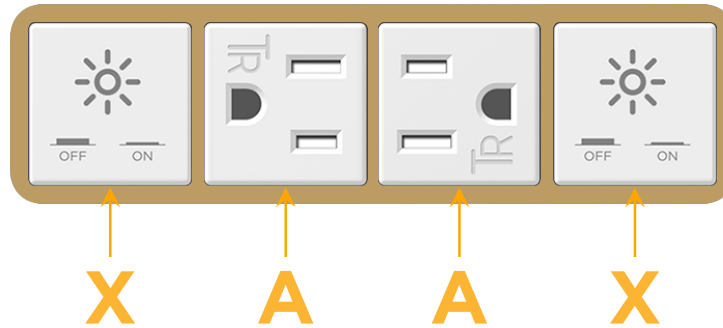

Bezel Finish: **STANDARD BRONZE (ABS)**

Custom Finishes Available M-POWER-4TW-XAAX-BZAB

Features:

Module/Port Options:

- A** Tamper Resistant AC Receptacle
- E** USB-A & USB-C (20W)
- M** Double USB-A (Fast Charging Ports - 18W)
- H** HDMI
- 6** CAT 6
- 12** RJ 12
- X** Switched AC
- Y** 3-Way Switch (Low Voltage)
- V** USB-C (45W High Speed Charging Port)
- S** USB-C (25W High Speed Charging Port)
- R** Switched AC (Rocker Switch)
- D** Dimmer Switch

Plug:

Supplied with Low Profile Flat 45° Angle 120 VAC Plug

Optional Standard Straight 120 VAC Plug

Optional Straight 120 VAC Pass-through Plug

- CLEAN, COMPACT DESIGN
- STREAMLINED
- LOW PROFILE
- SIDE-EXITING CORDS
- PLUG & PLAY
- 6' AC CORD & PLUG (FLAT PLUG STANDARD)
- CUSTOMIZABLE CONFIGURATIONS AND FINISHES
- UL LISTED FOR MOUNTING IN FURNITURE
- 15A

M-POWER-4T

AC POWER & DATA CONNECTIVITY SOLUTION

M-POWER-4TW-XAAX-BZAB

Specs:

Modules/Ports:

- X Switched AC
- A Tamper Resistant AC Receptacle

Distributed by

Mormax Company, Inc.