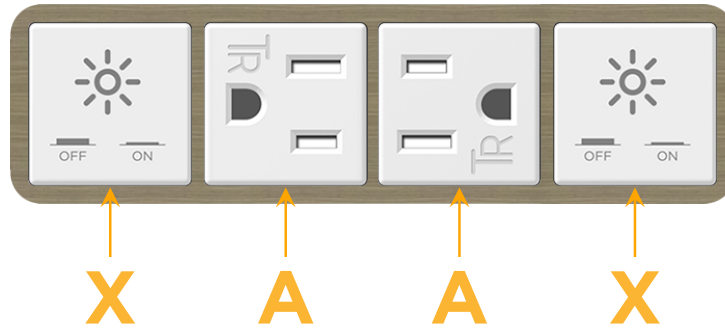

M-POWER-4T

AC POWER & DATA CONNECTIVITY SOLUTION

M-POWER-4TW-XAAX-BZ5AAB

Distributed by

Mormax Company, Inc.

8 Westchester Plaza

Elmsford, NY 10523

914-699-0101

sales@mormax.com

mormax.com

Metro Light & Power's line of power & data solutions offers sophisticated design elements combined with greater ease of installation. Streamlined and low-profile, enhanced by side-exiting cords, our outlets advance the industry with their cutting edge look and feel. We believe flexibility is key, and we provide a variety of mounting options, including the ability to mount in limited spaces. Our outlets are available in many finishes and configurations, in addition to a custom color and finish capability for our clients.

Bezel Finish: **ANTIQUED ARCHITECTURAL BRONZE (ABS)**

Custom Finishes Available M-POWER-4TW-XAAX-BZ5AAB

Features:

Module/Port Options:

- **A** Tamper Resistant AC Receptacle
- **E** USB-A & USB-C (20W)
- **M** Double USB-A (Fast Charging Ports - 18W)
- **H** HDMI
- **6** CAT 6
- **12** RJ 12
- **X** Switched AC
- **Y** 3-Way Switch (Low Voltage)
- **V** USB-C (45W High Speed Charging Port)
- **S** USB-C (25W High Speed Charging Port)
- **R** Switched AC (Rocker Switch)
- **D** Dimmer Switch

Plug:

Supplied with Low Profile Flat 45° Angle 120 VAC Plug

Optional Standard Straight 120 VAC Plug

Optional Straight 120 VAC Pass-through Plug

- CLEAN, COMPACT DESIGN
- STREAMLINED
- LOW PROFILE
- SIDE-EXITING CORDS
- PLUG & PLAY
- 6' AC CORD & PLUG (FLAT PLUG STANDARD)
- CUSTOMIZABLE CONFIGURATIONS AND FINISHES
- UL LISTED FOR MOUNTING IN FURNITURE
- 15A