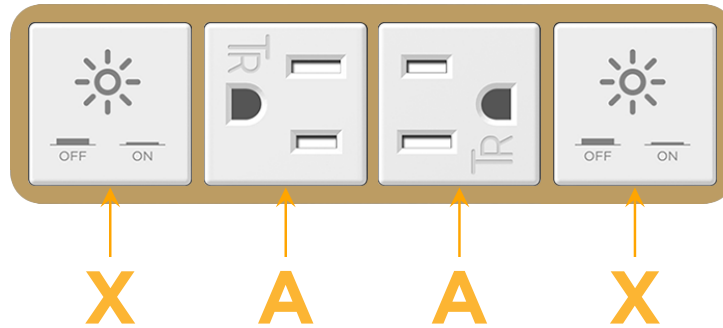

Bezel Finish: **BRASS (ABS)**

Custom Finishes Available M-POWER-4TW-XAAX-BRAB

Features:

Module/Port Options:

- A** Tamper Resistant AC Receptacle
- E** USB-A & USB-C (20W)
- M** Double USB-A (Fast Charging Ports - 18W)
- H** HDMI
- 6** CAT 6
- 12** RJ 12
- X** Switched AC
- Y** 3-Way Switch (Low Voltage)
- V** USB-C (45W High Speed Charging Port)
- S** USB-C (25W High Speed Charging Port)
- R** Switched AC (Rocker Switch)
- D** Dimmer Switch

Plug:

Supplied with Low Profile Flat 45° Angle 120 VAC Plug

Optional Standard Straight 120 VAC Plug

Optional Straight 120 VAC Pass-through Plug

- CLEAN, COMPACT DESIGN
- STREAMLINED
- LOW PROFILE
- SIDE-EXITING CORDS
- PLUG & PLAY
- 6' AC CORD & PLUG (FLAT PLUG STANDARD)
- CUSTOMIZABLE CONFIGURATIONS AND FINISHES
- UL LISTED FOR MOUNTING IN FURNITURE
- 15A

M-POWER-4T

AC POWER & DATA CONNECTIVITY SOLUTION

M-POWER-4TW-XAAX-BRAB

Specs:

Modules/Ports:

X Switched AC

A Tamper Resistant AC Receptacle

Distributed by