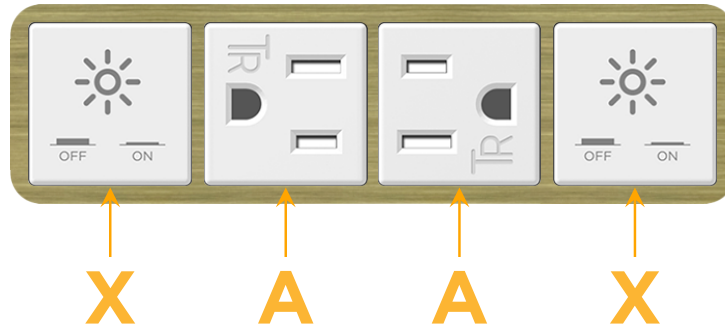

Bezel Finish: **BRASS ANTIQUED (ABS)**

Custom Finishes Available M-POWER-4TW-XAAX-BRAAB

Features:

Module/Port Options:

- A** Tamper Resistant AC Receptacle
- E** USB-A & USB-C (20W)
- M** Double USB-A (Fast Charging Ports - 18W)
- H** HDMI
- 6** CAT 6
- 12** RJ 12
- X** Switched AC
- Y** 3-Way Switch (Low Voltage)
- V** USB-C (45W High Speed Charging Port)
- S** USB-C (25W High Speed Charging Port)
- R** Switched AC (Rocker Switch)
- D** Dimmer Switch

Plug:

Supplied with Low Profile Flat 45° Angle 120 VAC Plug

Optional Standard Straight 120 VAC Plug

Optional Straight 120 VAC Pass-through Plug

- CLEAN, COMPACT DESIGN
- STREAMLINED
- LOW PROFILE
- SIDE-EXITING CORDS
- PLUG & PLAY
- 6' AC CORD & PLUG (FLAT PLUG STANDARD)
- CUSTOMIZABLE CONFIGURATIONS AND FINISHES
- UL LISTED FOR MOUNTING IN FURNITURE
- 15A

M-POWER-4T

AC POWER & DATA CONNECTIVITY SOLUTION

M-POWER-4TW-XAAX-BRAAB

Specs:

Modules/Ports:

- X Switched AC
- A Tamper Resistant AC Receptacle

Distributed by

Mormax Company, Inc.