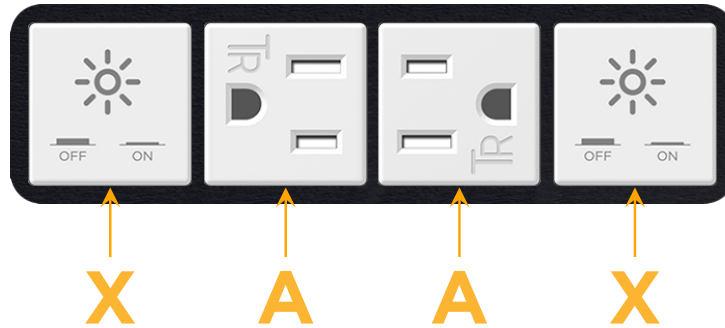

M-POWER-4T

AC POWER & DATA CONNECTIVITY SOLUTION

M-POWER-4TW-XAAX-BAB

Distributed by

Mormax Company, Inc.

8 Westchester Plaza

Elmsford, NY 10523

914-699-0101

sales@mormax.com

mormax.com

Metro Light & Power's line of power & data solutions offers sophisticated design elements combined with greater ease of installation. Streamlined and low-profile, enhanced by side-exiting cords, our outlets advance the industry with their cutting edge look and feel. We believe flexibility is key, and we provide a variety of mounting options, including the ability to mount in limited spaces. Our outlets are available in many finishes and configurations, in addition to a custom color and finish capability for our clients.

Bezel Finish: **BLACK (ABS)**

Custom Finishes Available M-POWER-4TW-XAAX-BAB

Features:

Module/Port Options:

- **A** Tamper Resistant AC Receptacle
- **E** USB-A & USB-C (20W)
- **M** Double USB-A (Fast Charging Ports - 18W)
- **H** HDMI
- **6** CAT 6
- **12** RJ 12
- **X** Switched AC
- **Y** 3-Way Switch (Low Voltage)
- **V** USB-C (45W High Speed Charging Port)
- **S** USB-C (25W High Speed Charging Port)
- **R** Switched AC (Rocker Switch)
- **D** Dimmer Switch

Plug:

Supplied with Low Profile Flat 45° Angle 120 VAC Plug

Optional Standard Straight 120 VAC Plug

Optional Straight 120 VAC Pass-through Plug

- CLEAN, COMPACT DESIGN
- STREAMLINED
- LOW PROFILE
- SIDE-EXITING CORDS
- PLUG & PLAY
- 6' AC CORD & PLUG (FLAT PLUG STANDARD)
- CUSTOMIZABLE CONFIGURATIONS AND FINISHES
- UL LISTED FOR MOUNTING IN FURNITURE
- 15A