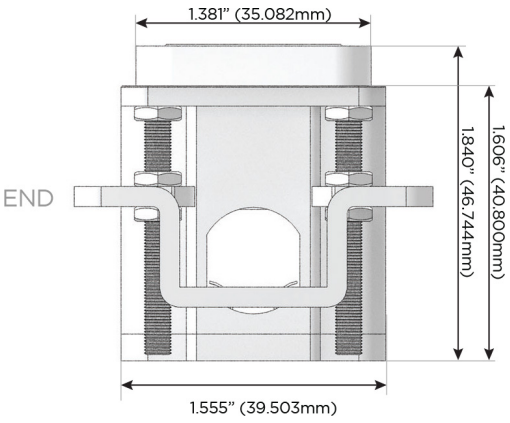

Plug:

Supplied with Low Profile Flat 45° Angle 120 VAC Plug

Optional Standard Straight 120 VAC Plug

Optional Straight 120 VAC Pass-through Plug

- CLEAN, COMPACT DESIGN
- STREAMLINED
- LOW PROFILE
- SIDE-EXITING CORDS
- PLUG & PLAY
- 6' AC CORD & PLUG (FLAT PLUG STANDARD)
- CUSTOMIZABLE CONFIGURATIONS AND FINISHES
- UL LISTED FOR MOUNTING IN FURNITURE
- 15A

M-POWER-4T

AC POWER & DATA CONNECTIVITY SOLUTION

M-POWER-4TW-XAAX-B2AB

Specs:

Modules/Ports:

X Switched AC

A Tamper Resistant AC Receptacle

Distributed by