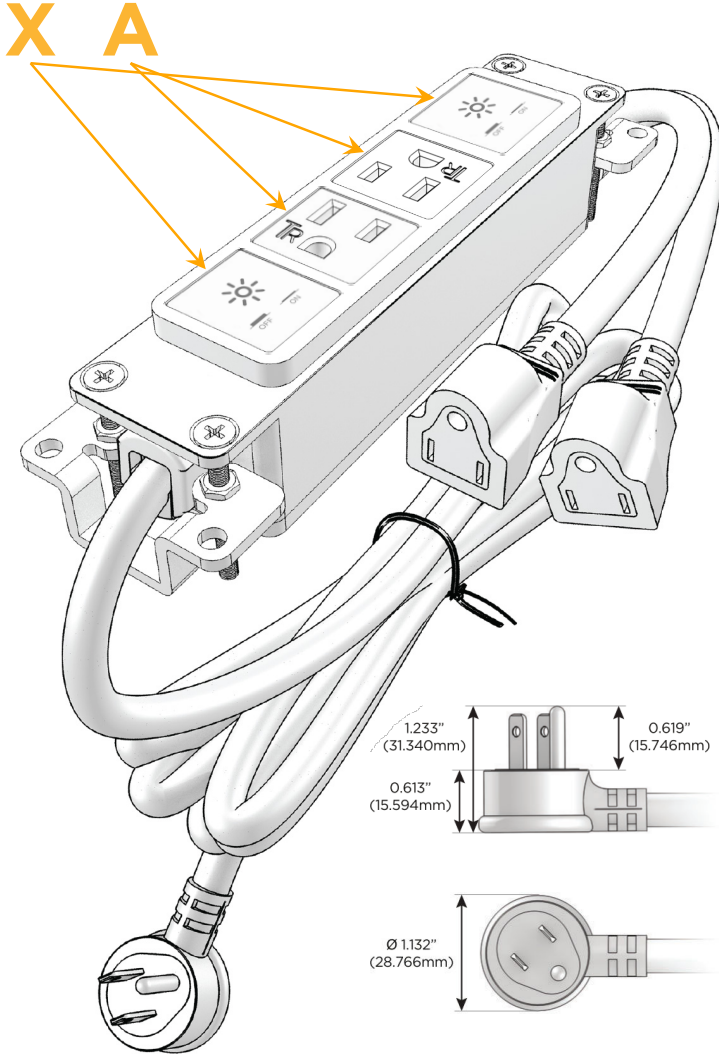

Bezel Finish: **SATIN BLACK (ABS)**

Custom Finishes Available M-POWER-4TW-XAAX-B2AB

Features:

Module/Port Options:

- A** Tamper Resistant AC Receptacle
- E** USB-A & USB-C (20W)
- M** Double USB-A (Fast Charging Ports - 18W)
- H** HDMI
- 6** CAT 6
- 12** RJ 12
- X** Switched AC
- Y** 3-Way Switch (Low Voltage)
- V** USB-C (45W High Speed Charging Port)
- S** USB-C (25W High Speed Charging Port)
- R** Switched AC (Rocker Switch)
- D** Dimmer Switch

Plug:

Supplied with Low Profile Flat 45° Angle 120 VAC Plug

Optional Standard Straight 120 VAC Plug

Optional Straight 120 VAC Pass-through Plug

- CLEAN, COMPACT DESIGN
- STREAMLINED
- LOW PROFILE
- SIDE-EXITING CORDS
- PLUG & PLAY
- 6' AC CORD & PLUG (FLAT PLUG STANDARD)
- CUSTOMIZABLE CONFIGURATIONS AND FINISHES
- UL LISTED FOR MOUNTING IN FURNITURE
- 15A

M-POWER-4T

AC POWER & DATA CONNECTIVITY SOLUTION

M-POWER-4TW-XAAX-B2AB

Specs:

Modules/Ports:

X Switched AC

A Tamper Resistant AC Receptacle

Distributed by