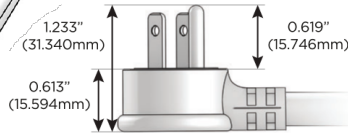

M-POWER-4T

AC POWER & DATA CONNECTIVITY SOLUTION

M-POWER-4TW-XAAX-B2AB

Specs:

Modules/Ports:

X Switched AC

A Tamper Resistant AC Receptacle

Distributed by