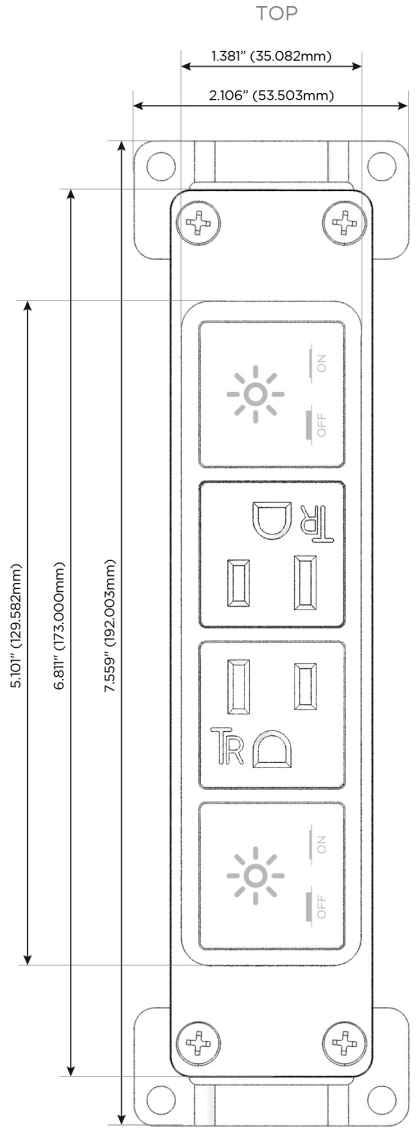

Bezel Finish: **SATIN BLACK (ABS)**

Custom Finishes Available M-POWER-4TW-XAAX-B2AB

Features:

Module/Port Options:

- A** Tamper Resistant AC Receptacle
- E** USB-A & USB-C (20W)
- M** Double USB-A (Fast Charging Ports - 18W)
- H** HDMI
- 6** CAT 6
- 12** RJ 12
- X** Switched AC
- Y** 3-Way Switch (Low Voltage)
- V** USB-C (45W High Speed Charging Port)
- S** USB-C (25W High Speed Charging Port)
- R** Switched AC (Rocker Switch)
- D** Dimmer Switch

Plug:

Supplied with Low Profile Flat 45° Angle 120 VAC Plug

Optional Standard Straight 120 VAC Plug

Optional Straight 120 VAC Pass-through Plug

- CLEAN, COMPACT DESIGN
- STREAMLINED
- LOW PROFILE
- SIDE-EXITING CORDS
- PLUG & PLAY
- 6' AC CORD & PLUG (FLAT PLUG STANDARD)
- CUSTOMIZABLE CONFIGURATIONS AND FINISHES
- UL LISTED FOR MOUNTING IN FURNITURE
- 15A

M-POWER-4T

AC POWER & DATA CONNECTIVITY SOLUTION

M-POWER-4TW-XAAX-B2AB

Specs:

Modules/Ports:

X Switched AC

A Tamper Resistant AC Receptacle

Distributed by