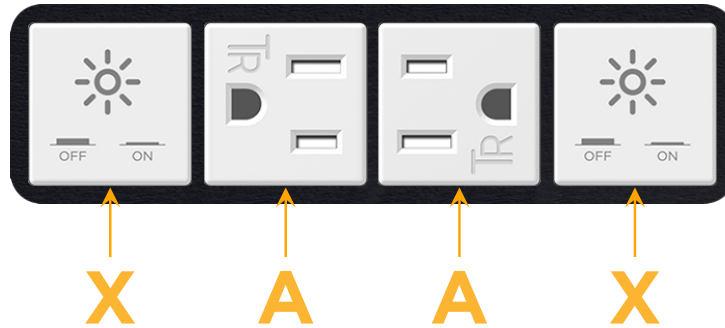

Bezel Finish: **SATIN BLACK (ABS)**

Custom Finishes Available M-POWER-4TW-XAAX-B2AB

Features:

Module/Port Options:

- A** Tamper Resistant AC Receptacle
- E** USB-A & USB-C (20W)
- M** Double USB-A (Fast Charging Ports - 18W)
- H** HDMI
- 6** CAT 6
- 12** RJ 12
- X** Switched AC
- Y** 3-Way Switch (Low Voltage)
- V** USB-C (45W High Speed Charging Port)
- S** USB-C (25W High Speed Charging Port)
- R** Switched AC (Rocker Switch)
- D** Dimmer Switch

Plug:

Supplied with Low Profile Flat 45° Angle 120 VAC Plug

Optional Standard Straight 120 VAC Plug

Optional Straight 120 VAC Pass-through Plug

- CLEAN, COMPACT DESIGN
- STREAMLINED
- LOW PROFILE
- SIDE-EXITING CORDS
- PLUG & PLAY
- 6' AC CORD & PLUG (FLAT PLUG STANDARD)
- CUSTOMIZABLE CONFIGURATIONS AND FINISHES
- UL LISTED FOR MOUNTING IN FURNITURE
- 15A

M-POWER-4T

AC POWER & DATA CONNECTIVITY SOLUTION

M-POWER-4TW-XAAX-B2AB

Specs:

Modules/Ports:

X Switched AC

A Tamper Resistant AC Receptacle

Distributed by