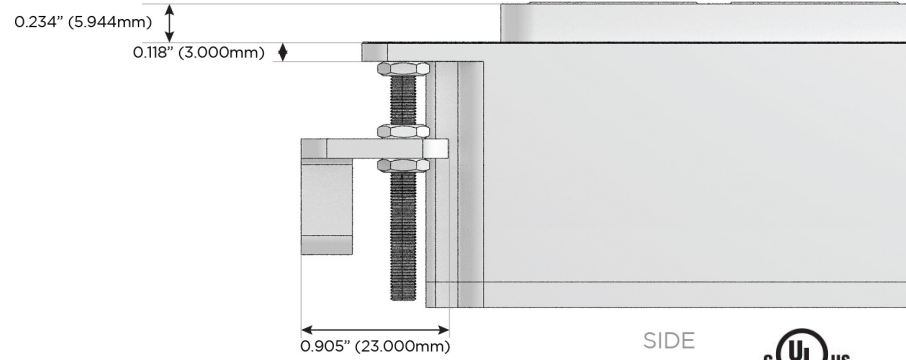

M-POWER-4T

AC POWER & DATA CONNECTIVITY SOLUTION

M-POWER-4TW-XAAX-B2AB

Specs:

Modules/Ports:

X Switched AC

A Tamper Resistant AC Receptacle

Distributed by