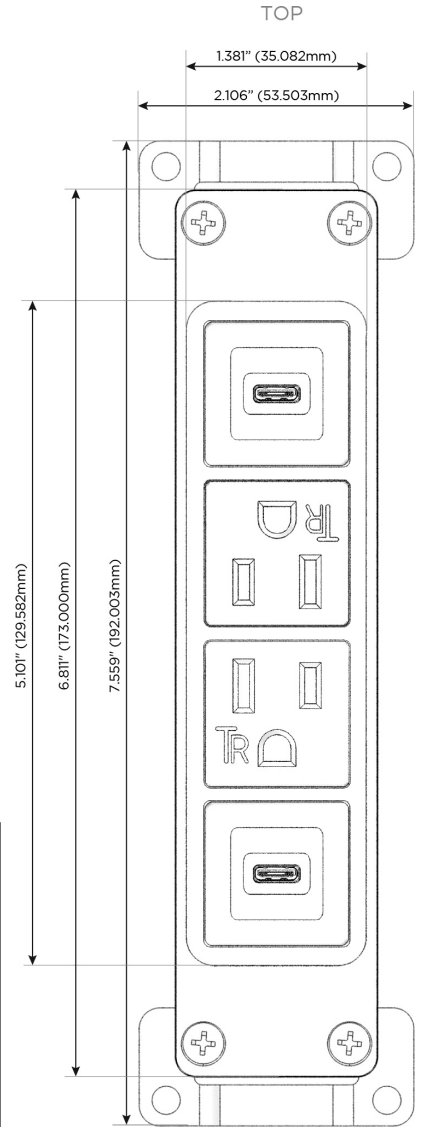

Bezel Finish: **WHITE (STEEL)**

Custom Finishes Available M-POWER-4TW-SAAV-WB

Features:

Module/Port Options:

- A** Tamper Resistant AC Receptacle
- E** USB-A & USB-C (20W)
- M** Double USB-A (Fast Charging Ports - 18W)
- H** HDMI
- 6** CAT 6
- 12** RJ 12
- X** Switched AC
- Y** 3-Way Switch (Low Voltage)
- V** USB-C (45W High Speed Charging Port)
- S** USB-C (25W High Speed Charging Port)
- R** Switched AC (Rocker Switch)
- D** Dimmer Switch

Plug:

Supplied with Low Profile Flat 45° Angle 120 VAC Plug

Optional Standard Straight 120 VAC Plug

Optional Straight 120 VAC Pass-through Plug

- CLEAN, COMPACT DESIGN
- STREAMLINED
- LOW PROFILE
- SIDE-EXITING CORDS
- PLUG & PLAY
- 6' AC CORD & PLUG (FLAT PLUG STANDARD)
- CUSTOMIZABLE CONFIGURATIONS AND FINISHES
- UL LISTED FOR MOUNTING IN FURNITURE
- 15A

M-POWER-4T

AC POWER & DATA CONNECTIVITY SOLUTION

M-POWER-4TW-SAAV-WB

Specs:

Modules/Ports:

- S** USB-C (25W High Speed Charging Port)
- A** Tamper Resistant AC Receptacle
- V** USB-C (45W High Speed Charging Port)