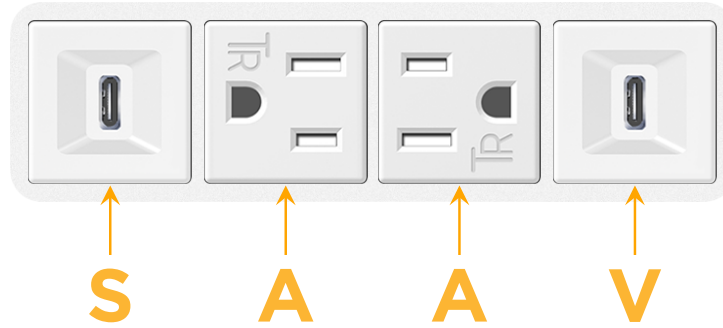

Bezel Finish: **WHITE (STEEL)**

Custom Finishes Available M-POWER-4TW-SAAV-WB

Features:

Module/Port Options:

- A** Tamper Resistant AC Receptacle
- E** USB-A & USB-C (20W)
- M** Double USB-A (Fast Charging Ports - 18W)
- H** HDMI
- 6** CAT 6
- 12** RJ 12
- X** Switched AC
- Y** 3-Way Switch (Low Voltage)
- V** USB-C (45W High Speed Charging Port)
- S** USB-C (25W High Speed Charging Port)
- R** Switched AC (Rocker Switch)
- D** Dimmer Switch

Plug:

Supplied with Low Profile Flat 45° Angle 120 VAC Plug

Optional Standard Straight 120 VAC Plug

Optional Straight 120 VAC Pass-through Plug

- CLEAN, COMPACT DESIGN
- STREAMLINED
- LOW PROFILE
- SIDE-EXITING CORDS
- PLUG & PLAY
- 6' AC CORD & PLUG (FLAT PLUG STANDARD)
- CUSTOMIZABLE CONFIGURATIONS AND FINISHES
- UL LISTED FOR MOUNTING IN FURNITURE
- 15A

M-POWER-4T

AC POWER & DATA CONNECTIVITY SOLUTION

M-POWER-4TW-SAAV-WB

Specs:

Modules/Ports:

- S** USB-C (25W High Speed Charging Port)
- A** Tamper Resistant AC Receptacle
- V** USB-C (45W High Speed Charging Port)