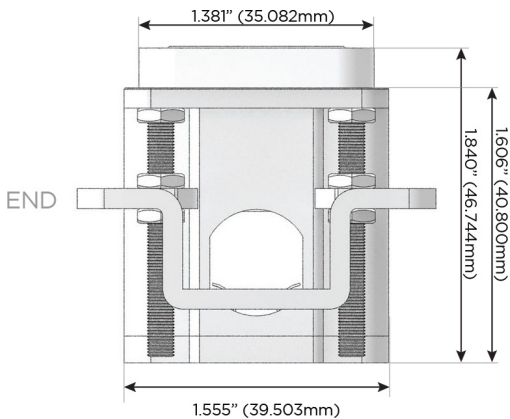

Bezel Finish: **WHITE (STEEL)**

Custom Finishes Available M-POWER-4TW-SAAV-WB

Features:

Module/Port Options:

- A** Tamper Resistant AC Receptacle
- E** USB-A & USB-C (20W)
- M** Double USB-A (Fast Charging Ports - 18W)
- H** HDMI
- 6** CAT 6
- 12** RJ 12
- X** Switched AC
- Y** 3-Way Switch (Low Voltage)
- V** USB-C (45W High Speed Charging Port)
- S** USB-C (25W High Speed Charging Port)
- R** Switched AC (Rocker Switch)
- D** Dimmer Switch

Plug:

Supplied with Low Profile Flat 45° Angle 120 VAC Plug

Optional Standard Straight 120 VAC Plug

Optional Straight 120 VAC Pass-through Plug

- CLEAN, COMPACT DESIGN
- STREAMLINED
- LOW PROFILE
- SIDE-EXITING CORDS
- PLUG & PLAY
- 6' AC CORD & PLUG (FLAT PLUG STANDARD)
- CUSTOMIZABLE CONFIGURATIONS AND FINISHES
- UL LISTED FOR MOUNTING IN FURNITURE
- 15A

M-POWER-4T

AC POWER & DATA CONNECTIVITY SOLUTION

M-POWER-4TW-SAAV-WB

Specs:

Modules/Ports:

- S** USB-C (25W High Speed Charging Port)
- A** Tamper Resistant AC Receptacle
- V** USB-C (45W High Speed Charging Port)