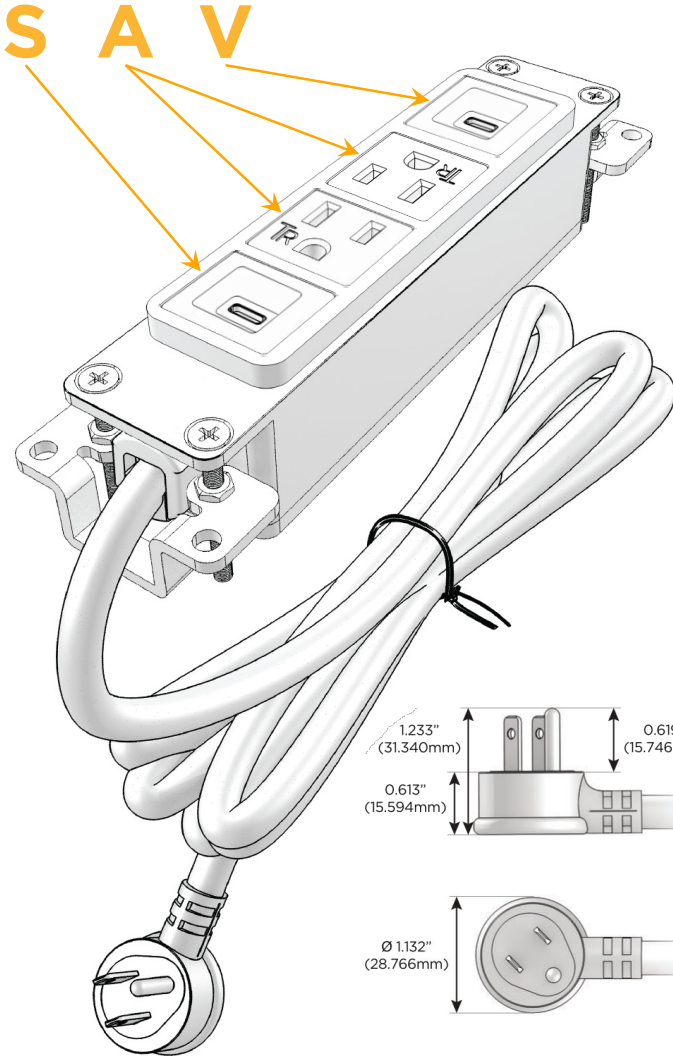

Bezel Finish: **WHITE (STEEL)**

Custom Finishes Available M-POWER-4TW-SAAV-WB

Features:

Module/Port Options:

- A** Tamper Resistant AC Receptacle
- E** USB-A & USB-C (20W)
- M** Double USB-A (Fast Charging Ports - 18W)
- H** HDMI
- 6** CAT 6
- 12** RJ 12
- X** Switched AC
- Y** 3-Way Switch (Low Voltage)
- V** USB-C (45W High Speed Charging Port)
- S** USB-C (25W High Speed Charging Port)
- R** Switched AC (Rocker Switch)
- D** Dimmer Switch

Plug:

Supplied with Low Profile Flat 45° Angle 120 VAC Plug

Optional Standard Straight 120 VAC Plug

Optional Straight 120 VAC Pass-through Plug

- CLEAN, COMPACT DESIGN
- STREAMLINED
- LOW PROFILE
- SIDE-EXITING CORDS
- PLUG & PLAY
- 6' AC CORD & PLUG (FLAT PLUG STANDARD)
- CUSTOMIZABLE CONFIGURATIONS AND FINISHES
- UL LISTED FOR MOUNTING IN FURNITURE
- 15A

M-POWER-4T

AC POWER & DATA CONNECTIVITY SOLUTION

M-POWER-4TW-SAAV-WB

Specs:

Modules/Ports:

- S** USB-C (25W High Speed Charging Port)
- A** Tamper Resistant AC Receptacle
- V** USB-C (45W High Speed Charging Port)