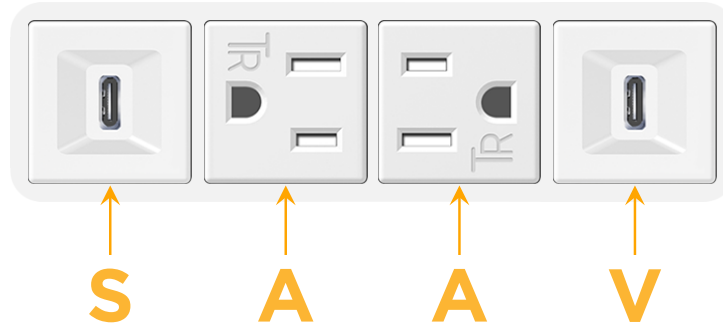

Bezel Finish: **WHITE (ABS)**

Custom Finishes Available M-POWER-4TW-SAAV-WAB

Features:

Module/Port Options:

- A** Tamper Resistant AC Receptacle
- E** USB-A & USB-C (20W)
- M** Double USB-A (Fast Charging Ports - 18W)
- H** HDMI
- 6** CAT 6
- 12** RJ 12
- X** Switched AC
- Y** 3-Way Switch (Low Voltage)
- V** USB-C (45W High Speed Charging Port)
- S** USB-C (25W High Speed Charging Port)
- R** Switched AC (Rocker Switch)
- D** Dimmer Switch

Plug:

Supplied with Low Profile Flat 45° Angle 120 VAC Plug

Optional Standard Straight 120 VAC Plug

Optional Straight 120 VAC Pass-through Plug

- CLEAN, COMPACT DESIGN
- STREAMLINED
- LOW PROFILE
- SIDE-EXITING CORDS
- PLUG & PLAY
- 6' AC CORD & PLUG (FLAT PLUG STANDARD)
- CUSTOMIZABLE CONFIGURATIONS AND FINISHES
- UL LISTED FOR MOUNTING IN FURNITURE
- 15A

M-POWER-4T

AC POWER & DATA CONNECTIVITY SOLUTION

M-POWER-4TW-SAAV-WAB

Specs:

Modules/Ports:

- S** USB-C (25W High Speed Charging Port)
- A** Tamper Resistant AC Receptacle
- V** USB-C (45W High Speed Charging Port)