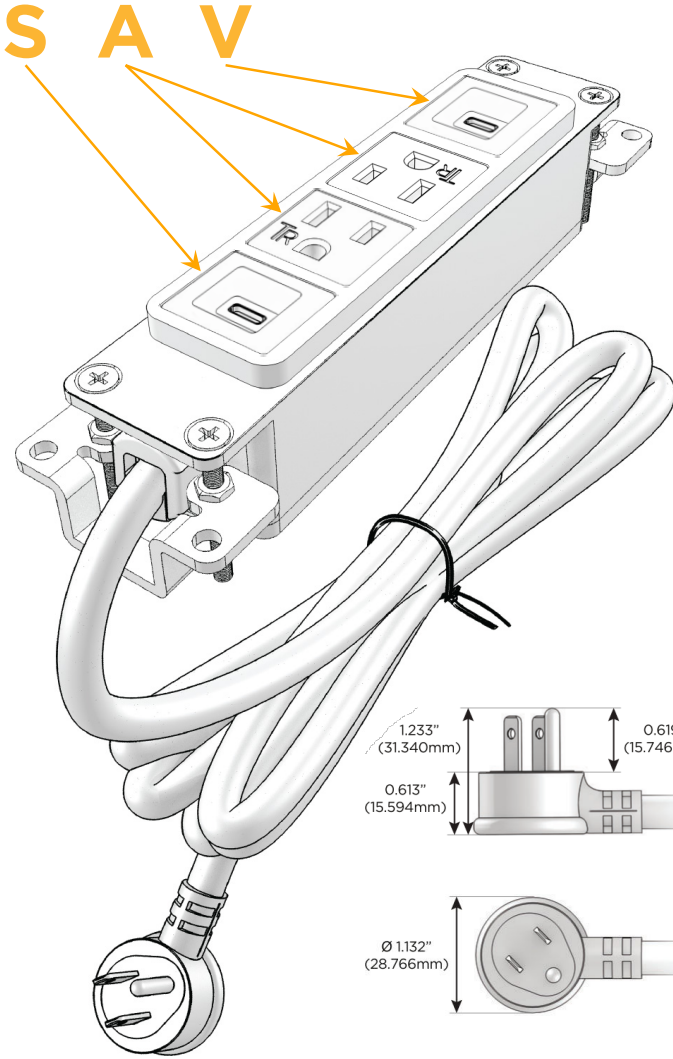

Bezel Finish: **STAINLESS STEEL MIRROR FINISH**

Custom Finishes Available M-POWER-4TW-SAAV-SS8B

Features:

Module/Port Options:

- A Tamper Resistant AC Receptacle
- E USB-A & USB-C (20W)
- M Double USB-A (Fast Charging Ports - 18W)
- H HDMI
- 6 CAT 6
- 12 RJ 12
- X Switched AC
- Y 3-Way Switch (Low Voltage)
- V USB-C (45W High Speed Charging Port)
- S USB-C (25W High Speed Charging Port)
- R Switched AC (Rocker Switch)
- D Dimmer Switch

Plug:

Supplied with Low Profile Flat 45° Angle 120 VAC Plug

Optional Standard Straight 120 VAC Plug

Optional Straight 120 VAC Pass-through Plug

- CLEAN, COMPACT DESIGN
- STREAMLINED
- LOW PROFILE
- SIDE-EXITING CORDS
- PLUG & PLAY
- 6' AC CORD & PLUG (FLAT PLUG STANDARD)
- CUSTOMIZABLE CONFIGURATIONS AND FINISHES
- UL LISTED FOR MOUNTING IN FURNITURE
- 15A

M-POWER-4T

AC POWER & DATA CONNECTIVITY SOLUTION

M-POWER-4TW-SAAV-SS8B

Specs:

Modules/Ports:

- S** USB-C (25W High Speed Charging Port)
- A** Tamper Resistant AC Receptacle
- V** USB-C (45W High Speed Charging Port)