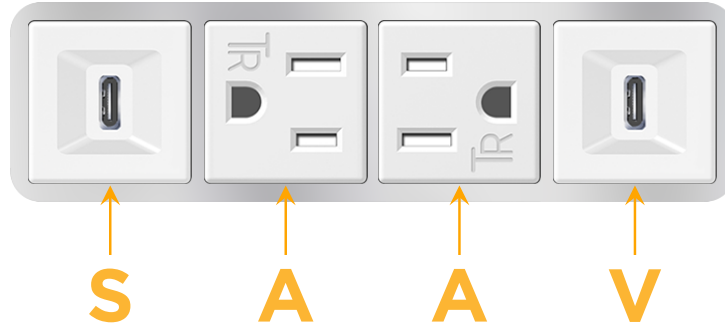

Bezel Finish: **STAINLESS STEEL MIRROR FINISH**

Custom Finishes Available M-POWER-4TW-SAAV-SS8B

Features:

Module/Port Options:

- A Tamper Resistant AC Receptacle
- E USB-A & USB-C (20W)
- M Double USB-A (Fast Charging Ports - 18W)
- H HDMI
- 6 CAT 6
- 12 RJ 12
- X Switched AC
- Y 3-Way Switch (Low Voltage)
- V USB-C (45W High Speed Charging Port)
- S USB-C (25W High Speed Charging Port)
- R Switched AC (Rocker Switch)
- D Dimmer Switch

Plug:

Supplied with Low Profile Flat 45° Angle 120 VAC Plug

Optional Standard Straight 120 VAC Plug

Optional Straight 120 VAC Pass-through Plug

- CLEAN, COMPACT DESIGN
- STREAMLINED
- LOW PROFILE
- SIDE-EXITING CORDS
- PLUG & PLAY
- 6' AC CORD & PLUG (FLAT PLUG STANDARD)
- CUSTOMIZABLE CONFIGURATIONS AND FINISHES
- UL LISTED FOR MOUNTING IN FURNITURE
- 15A

M-POWER-4T

AC POWER & DATA CONNECTIVITY SOLUTION

M-POWER-4TW-SAAV-SS8B

Specs:

Modules/Ports:

- S** USB-C (25W High Speed Charging Port)
- A** Tamper Resistant AC Receptacle
- V** USB-C (45W High Speed Charging Port)