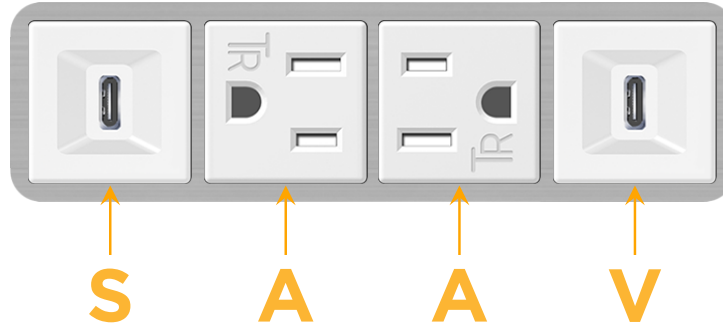

M-POWER-4T

AC POWER & DATA CONNECTIVITY SOLUTION

M-POWER-4TW-SAAV-SS4B

Distributed by

Mormax Company, Inc.

8 Westchester Plaza

Elmsford, NY 10523

914-699-0101

sales@mormax.com

mormax.com

Metro Light & Power's line of power & data solutions offers sophisticated design elements combined with greater ease of installation. Streamlined and low-profile, enhanced by side-exiting cords, our outlets advance the industry with their cutting edge look and feel. We believe flexibility is key, and we provide a variety of mounting options, including the ability to mount in limited spaces. Our outlets are available in many finishes and configurations, in addition to a custom color and finish capability for our clients.

Bezel Finish: **STAINLESS STEEL BRUSHED**

Custom Finishes Available M-POWER-4TW-SAAV-SS4B

Features:

Module/Port Options:

- **A** Tamper Resistant AC Receptacle
- **E** USB-A & USB-C (20W)
- **M** Double USB-A (Fast Charging Ports - 18W)
- **H** HDMI
- **6** CAT 6
- **12** RJ 12
- **X** Switched AC
- **Y** 3-Way Switch (Low Voltage)
- **V** USB-C (45W High Speed Charging Port)
- **S** USB-C (25W High Speed Charging Port)
- **R** Switched AC (Rocker Switch)
- **D** Dimmer Switch

Plug:

Supplied with Low Profile Flat 45° Angle 120 VAC Plug

Optional Standard Straight 120 VAC Plug

Optional Straight 120 VAC Pass-through Plug

- CLEAN, COMPACT DESIGN
- STREAMLINED
- LOW PROFILE
- SIDE-EXITING CORDS
- PLUG & PLAY
- 6' AC CORD & PLUG (FLAT PLUG STANDARD)
- CUSTOMIZABLE CONFIGURATIONS AND FINISHES
- UL LISTED FOR MOUNTING IN FURNITURE
- 15A