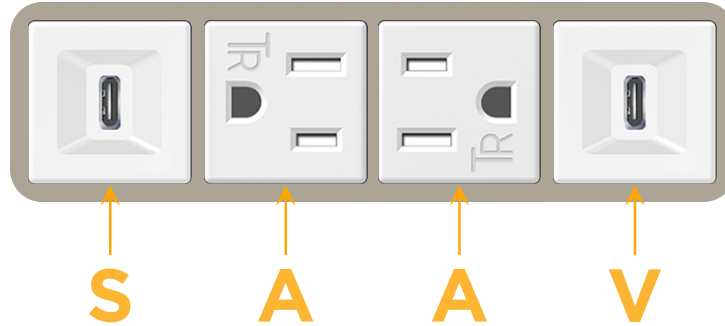

Bezel Finish: **SATIN NICKEL (ABS)**

Custom Finishes Available M-POWER-4TW-SAAV-SAB

Features:

Module/Port Options:

- A** Tamper Resistant AC Receptacle
- E** USB-A & USB-C (20W)
- M** Double USB-A (Fast Charging Ports - 18W)
- H** HDMI
- 6** CAT 6
- 12** RJ 12
- X** Switched AC
- Y** 3-Way Switch (Low Voltage)
- V** USB-C (45W High Speed Charging Port)
- S** USB-C (25W High Speed Charging Port)
- R** Switched AC (Rocker Switch)
- D** Dimmer Switch

Plug:

Supplied with Low Profile Flat 45° Angle 120 VAC Plug

Optional Standard Straight 120 VAC Plug

Optional Straight 120 VAC Pass-through Plug

- CLEAN, COMPACT DESIGN
- STREAMLINED
- LOW PROFILE
- SIDE-EXITING CORDS
- PLUG & PLAY
- 6' AC CORD & PLUG (FLAT PLUG STANDARD)
- CUSTOMIZABLE CONFIGURATIONS AND FINISHES
- UL LISTED FOR MOUNTING IN FURNITURE
- 15A

M-POWER-4T

AC POWER & DATA CONNECTIVITY SOLUTION

M-POWER-4TW-SAAV-SAB

Specs:

Modules/Ports:

- S** USB-C (25W High Speed Charging Port)
- A** Tamper Resistant AC Receptacle
- V** USB-C (45W High Speed Charging Port)