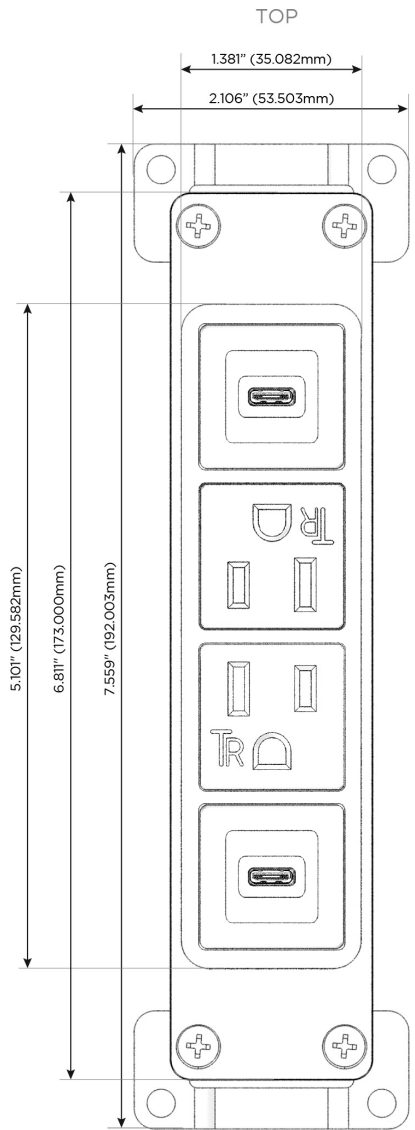

#### Module/Port Options:

- A** Tamper Resistant AC Receptacle
- E** USB-A & USB-C (20W)
- M** Double USB-A (Fast Charging Ports - 18W)
- H** HDMI
- 6** CAT 6
- 12** RJ 12
- X** Switched AC
- Y** 3-Way Switch (Low Voltage)
- V** USB-C (45W High Speed Charging Port)
- S** USB-C (25W High Speed Charging Port)
- R** Switched AC (Rocker Switch)
- D** Dimmer Switch

#### Plug:

Supplied with Low Profile Flat 45° Angle 120 VAC Plug

Optional Standard Straight 120 VAC Plug

Optional Straight 120 VAC Pass-through Plug

- CLEAN, COMPACT DESIGN
- STREAMLINED
- LOW PROFILE
- SIDE-EXITING CORDS
- PLUG & PLAY
- 6' AC CORD & PLUG (FLAT PLUG STANDARD)
- CUSTOMIZABLE CONFIGURATIONS AND FINISHES
- UL LISTED FOR MOUNTING IN FURNITURE
- 15A

# M-POWER-4T

AC POWER & DATA CONNECTIVITY SOLUTION

M-POWER-4TW-SAAV-S3AB

Specs:

**Modules/Ports:**

- S** USB-C (25W High Speed Charging Port)
- A** Tamper Resistant AC Receptacle
- V** USB-C (45W High Speed Charging Port)