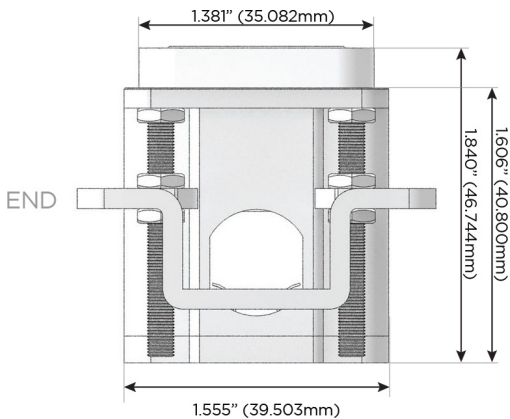

#### Plug:

Supplied with Low Profile Flat 45° Angle 120 VAC Plug

Optional Standard Straight 120 VAC Plug

Optional Straight 120 VAC Pass-through Plug

- CLEAN, COMPACT DESIGN
- STREAMLINED
- LOW PROFILE
- SIDE-EXITING CORDS
- PLUG & PLAY
- 6' AC CORD & PLUG (FLAT PLUG STANDARD)
- CUSTOMIZABLE CONFIGURATIONS AND FINISHES
- UL LISTED FOR MOUNTING IN FURNITURE
- 15A

# M-POWER-4T

AC POWER & DATA CONNECTIVITY SOLUTION

M-POWER-4TW-SAAV-S3AB

Specs:

**Modules/Ports:**

- S** USB-C (25W High Speed Charging Port)
- A** Tamper Resistant AC Receptacle
- V** USB-C (45W High Speed Charging Port)