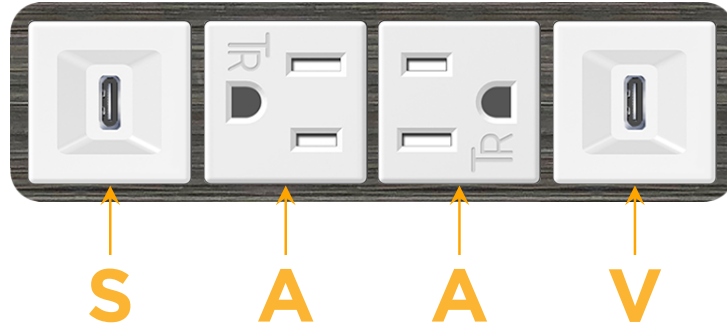

M-POWER-4T

AC POWER & DATA CONNECTIVITY SOLUTION

M-POWER-4TW-SAAV-S3AB

Distributed by

Mormax Company, Inc.

8 Westchester Plaza

Elmsford, NY 10523

914-699-0101

sales@mormax.com

mormax.com

Metro Light & Power's line of power & data solutions offers sophisticated design elements combined with greater ease of installation. Streamlined and low-profile, enhanced by side-exiting cords, our outlets advance the industry with their cutting edge look and feel. We believe flexibility is key, and we provide a variety of mounting options, including the ability to mount in limited spaces. Our outlets are available in many finishes and configurations, in addition to a custom color and finish capability for our clients.

Bezel Finish: **GUNMETAL (ABS)**

Custom Finishes Available M-POWER-4TW-SAAV-S3AB

Features:

Module/Port Options:

- **A** Tamper Resistant AC Receptacle
- **E** USB-A & USB-C (20W)
- **M** Double USB-A (Fast Charging Ports - 18W)
- **H** HDMI
- **6** CAT 6
- **12** RJ 12
- **X** Switched AC
- **Y** 3-Way Switch (Low Voltage)
- **V** USB-C (45W High Speed Charging Port)
- **S** USB-C (25W High Speed Charging Port)
- **R** Switched AC (Rocker Switch)
- **D** Dimmer Switch

Plug:

Supplied with Low Profile Flat 45° Angle 120 VAC Plug

Optional Standard Straight 120 VAC Plug

Optional Straight 120 VAC Pass-through Plug

- CLEAN, COMPACT DESIGN
- STREAMLINED
- LOW PROFILE
- SIDE-EXITING CORDS
- PLUG & PLAY
- 6' AC CORD & PLUG (FLAT PLUG STANDARD)
- CUSTOMIZABLE CONFIGURATIONS AND FINISHES
- UL LISTED FOR MOUNTING IN FURNITURE
- 15A