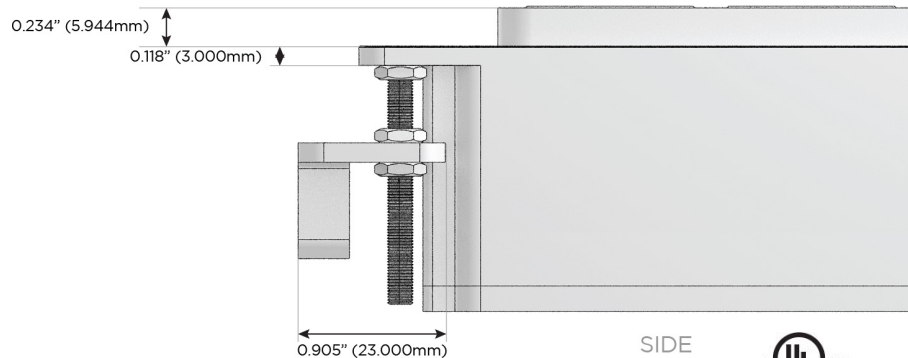

# M-POWER-4T

AC POWER & DATA CONNECTIVITY SOLUTION

M-POWER-4TW-SAAV-S3AB

Specs:

**Modules/Ports:**

- S** USB-C (25W High Speed Charging Port)
- A** Tamper Resistant AC Receptacle
- V** USB-C (45W High Speed Charging Port)