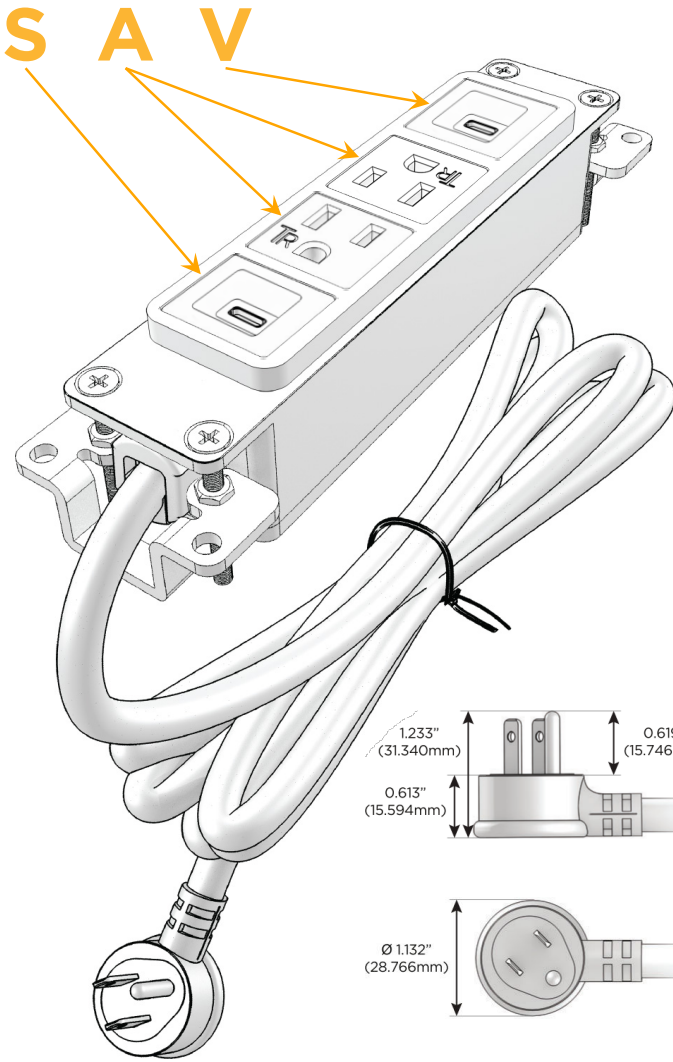

#### Module/Port Options:

- A** Tamper Resistant AC Receptacle
- E** USB-A & USB-C (20W)
- M** Double USB-A (Fast Charging Ports - 18W)
- H** HDMI
- 6** CAT 6
- 12** RJ 12
- X** Switched AC
- Y** 3-Way Switch (Low Voltage)
- V** USB-C (45W High Speed Charging Port)
- S** USB-C (25W High Speed Charging Port)
- R** Switched AC (Rocker Switch)
- D** Dimmer Switch

#### Plug:

Supplied with Low Profile Flat 45° Angle 120 VAC Plug

Optional Standard Straight 120 VAC Plug

Optional Straight 120 VAC Pass-through Plug

- CLEAN, COMPACT DESIGN
- STREAMLINED
- LOW PROFILE
- SIDE-EXITING CORDS
- PLUG & PLAY
- 6' AC CORD & PLUG (FLAT PLUG STANDARD)
- CUSTOMIZABLE CONFIGURATIONS AND FINISHES
- UL LISTED FOR MOUNTING IN FURNITURE
- 15A

# M-POWER-4T

AC POWER & DATA CONNECTIVITY SOLUTION

M-POWER-4TW-SAAV-S3AB

Specs:

**Modules/Ports:**

- S** USB-C (25W High Speed Charging Port)
- A** Tamper Resistant AC Receptacle
- V** USB-C (45W High Speed Charging Port)