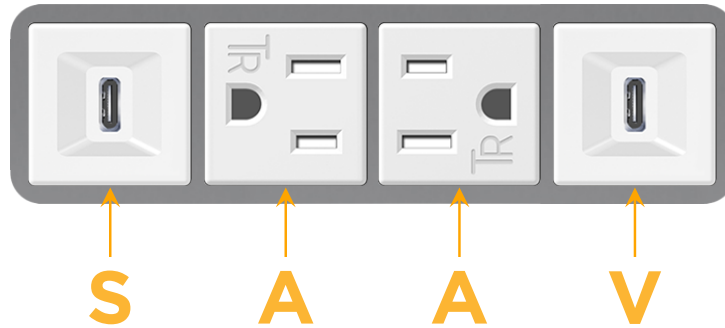

Bezel Finish: **MAGNESIUM (ABS)**

Custom Finishes Available M-POWER-4TW-SAAV-MAB

Features:

Module/Port Options:

- A** Tamper Resistant AC Receptacle
- E** USB-A & USB-C (20W)
- M** Double USB-A (Fast Charging Ports - 18W)
- H** HDMI
- 6** CAT 6
- 12** RJ 12
- X** Switched AC
- Y** 3-Way Switch (Low Voltage)
- V** USB-C (45W High Speed Charging Port)
- S** USB-C (25W High Speed Charging Port)
- R** Switched AC (Rocker Switch)
- D** Dimmer Switch

Plug:

Supplied with Low Profile Flat 45° Angle 120 VAC Plug

Optional Standard Straight 120 VAC Plug

Optional Straight 120 VAC Pass-through Plug

- CLEAN, COMPACT DESIGN
- STREAMLINED
- LOW PROFILE
- SIDE-EXITING CORDS
- PLUG & PLAY
- 6' AC CORD & PLUG (FLAT PLUG STANDARD)
- CUSTOMIZABLE CONFIGURATIONS AND FINISHES
- UL LISTED FOR MOUNTING IN FURNITURE
- 15A

M-POWER-4T

AC POWER & DATA CONNECTIVITY SOLUTION

M-POWER-4TW-SAAV-MAB

Specs:

Modules/Ports:

- S** USB-C (25W High Speed Charging Port)
- A** Tamper Resistant AC Receptacle
- V** USB-C (45W High Speed Charging Port)