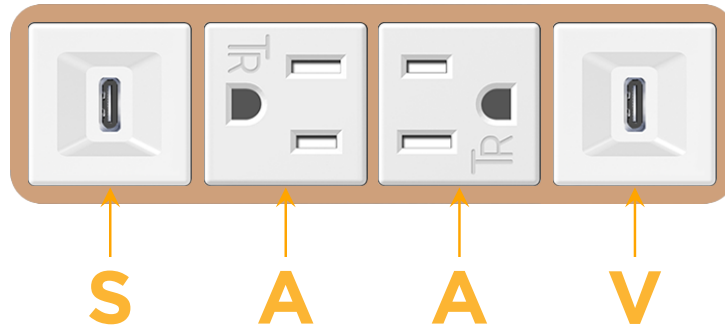

M-POWER-4T

AC POWER & DATA CONNECTIVITY SOLUTION

M-POWER-4TW-SAAV-CUAB

Distributed by

Mormax Company, Inc.

8 Westchester Plaza

Elmsford, NY 10523

914-699-0101

sales@mormax.com

mormax.com

Metro Light & Power's line of power & data solutions offers sophisticated design elements combined with greater ease of installation. Streamlined and low-profile, enhanced by side-exiting cords, our outlets advance the industry with their cutting edge look and feel. We believe flexibility is key, and we provide a variety of mounting options, including the ability to mount in limited spaces. Our outlets are available in many finishes and configurations, in addition to a custom color and finish capability for our clients.

Bezel Finish: **COPPER (ABS)**

Custom Finishes Available M-POWER-4TW-SAAV-CUAB

Features:

Module/Port Options:

- **A** Tamper Resistant AC Receptacle
- **E** USB-A & USB-C (20W)
- **M** Double USB-A (Fast Charging Ports - 18W)
- **H** HDMI
- **6** CAT 6
- **12** RJ 12
- **X** Switched AC
- **Y** 3-Way Switch (Low Voltage)
- **V** USB-C (45W High Speed Charging Port)
- **S** USB-C (25W High Speed Charging Port)
- **R** Switched AC (Rocker Switch)
- **D** Dimmer Switch

Plug:

Supplied with Low Profile Flat 45° Angle 120 VAC Plug

Optional Standard Straight 120 VAC Plug

Optional Straight 120 VAC Pass-through Plug

- CLEAN, COMPACT DESIGN
- STREAMLINED
- LOW PROFILE
- SIDE-EXITING CORDS
- PLUG & PLAY
- 6' AC CORD & PLUG (FLAT PLUG STANDARD)
- CUSTOMIZABLE CONFIGURATIONS AND FINISHES
- UL LISTED FOR MOUNTING IN FURNITURE
- 15A