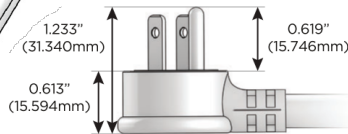

### Plug:

Supplied with Low Profile Flat 45° Angle 120 VAC Plug

Optional Standard Straight 120 VAC Plug

Optional Straight 120 VAC Pass-through Plug

- CLEAN, COMPACT DESIGN
- STREAMLINED
- LOW PROFILE
- SIDE-EXITING CORDS
- PLUG & PLAY
- 6' AC CORD & PLUG (FLAT PLUG STANDARD)
- CUSTOMIZABLE CONFIGURATIONS AND FINISHES
- UL LISTED FOR MOUNTING IN FURNITURE
- 15A

# M-POWER-4T

AC POWER & DATA CONNECTIVITY SOLUTION

M-POWER-4TW-SAAV-CRAB

Specs:

**Modules/Ports:**

- S** USB-C (25W High Speed Charging Port)
- A** Tamper Resistant AC Receptacle
- V** USB-C (45W High Speed Charging Port)