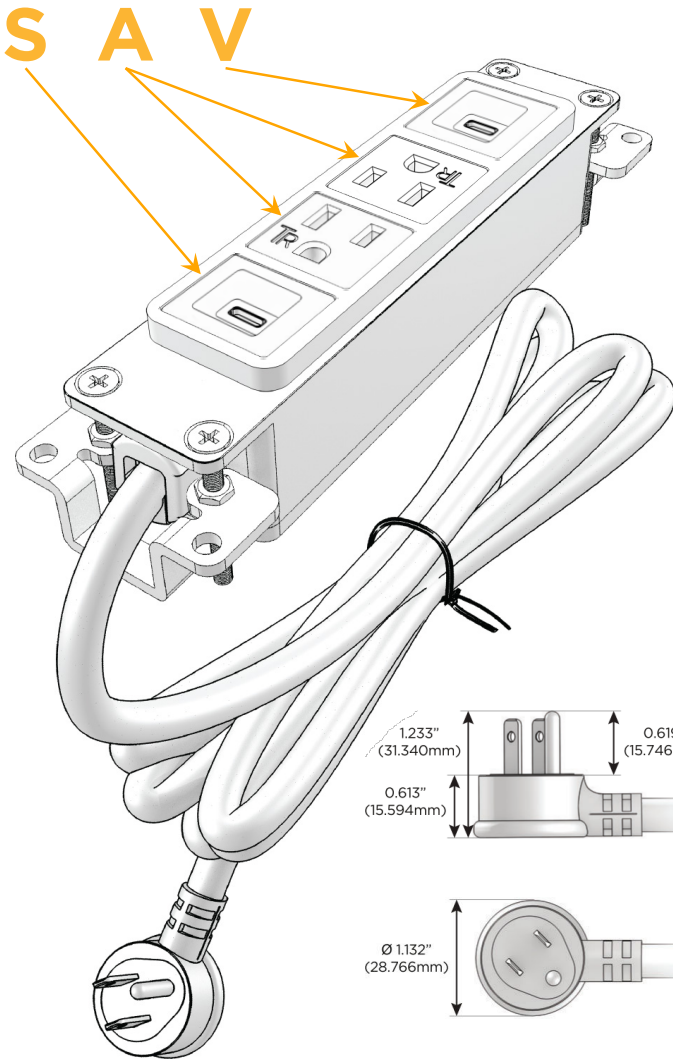

### Module/Port Options:

- A** Tamper Resistant AC Receptacle
- E** USB-A & USB-C (20W)
- M** Double USB-A (Fast Charging Ports - 18W)
- H** HDMI
- 6** CAT 6
- 12** RJ 12
- X** Switched AC
- Y** 3-Way Switch (Low Voltage)
- V** USB-C (45W High Speed Charging Port)
- S** USB-C (25W High Speed Charging Port)
- R** Switched AC (Rocker Switch)
- D** Dimmer Switch

### Plug:

Supplied with Low Profile Flat 45° Angle 120 VAC Plug

Optional Standard Straight 120 VAC Plug

Optional Straight 120 VAC Pass-through Plug

- CLEAN, COMPACT DESIGN
- STREAMLINED
- LOW PROFILE
- SIDE-EXITING CORDS
- PLUG & PLAY
- 6' AC CORD & PLUG (FLAT PLUG STANDARD)
- CUSTOMIZABLE CONFIGURATIONS AND FINISHES
- UL LISTED FOR MOUNTING IN FURNITURE
- 15A

# M-POWER-4T

AC POWER & DATA CONNECTIVITY SOLUTION

M-POWER-4TW-SAAV-CRAB

Specs:

**Modules/Ports:**

- S** USB-C (25W High Speed Charging Port)
- A** Tamper Resistant AC Receptacle
- V** USB-C (45W High Speed Charging Port)