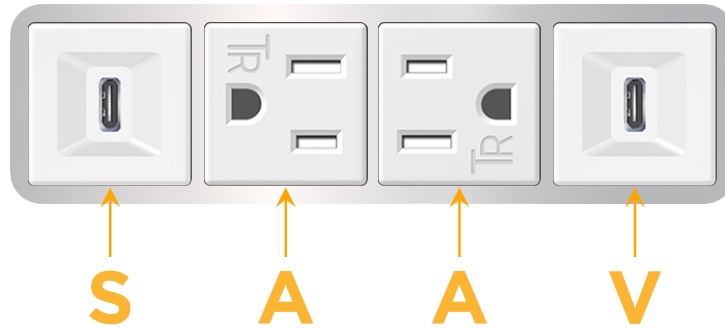

M-POWER-4T

AC POWER & DATA CONNECTIVITY SOLUTION

M-POWER-4TW-SAAV-CRAB

Distributed by

Mormax Company, Inc.

8 Westchester Plaza

Elmsford, NY 10523

914-699-0101

sales@mormax.com

mormax.com

Metro Light & Power's line of power & data solutions offers sophisticated design elements combined with greater ease of installation. Streamlined and low-profile, enhanced by side-exiting cords, our outlets advance the industry with their cutting edge look and feel. We believe flexibility is key, and we provide a variety of mounting options, including the ability to mount in limited spaces. Our outlets are available in many finishes and configurations, in addition to a custom color and finish capability for our clients.

Bezel Finish: **CHROME (ABS)**

Custom Finishes Available M-POWER-4TW-SAAV-CRAB

Features:

Module/Port Options:

- **A** Tamper Resistant AC Receptacle
- **E** USB-A & USB-C (20W)
- **M** Double USB-A (Fast Charging Ports - 18W)
- **H** HDMI
- **6** CAT 6
- **12** RJ 12
- **X** Switched AC
- **Y** 3-Way Switch (Low Voltage)
- **V** USB-C (45W High Speed Charging Port)
- **S** USB-C (25W High Speed Charging Port)
- **R** Switched AC (Rocker Switch)
- **D** Dimmer Switch

Plug:

Supplied with Low Profile Flat 45° Angle 120 VAC Plug

Optional Standard Straight 120 VAC Plug

Optional Straight 120 VAC Pass-through Plug

- CLEAN, COMPACT DESIGN
- STREAMLINED
- LOW PROFILE
- SIDE-EXITING CORDS
- PLUG & PLAY
- 6' AC CORD & PLUG (FLAT PLUG STANDARD)
- CUSTOMIZABLE CONFIGURATIONS AND FINISHES
- UL LISTED FOR MOUNTING IN FURNITURE
- 15A