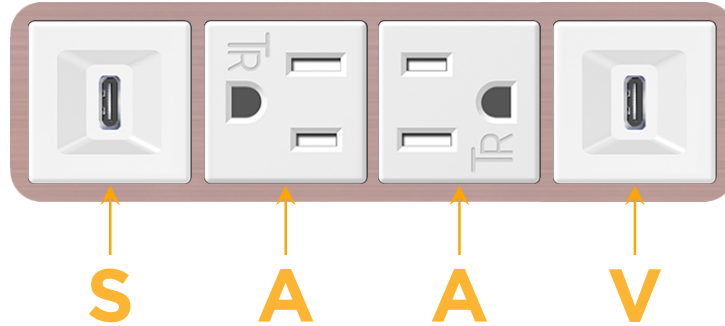

Bezel Finish: **CHAMPAGNE (ABS)**

Custom Finishes Available M-POWER-4TW-SAAV-CHAB

Features:

Module/Port Options:

- A** Tamper Resistant AC Receptacle
- E** USB-A & USB-C (20W)
- M** Double USB-A (Fast Charging Ports - 18W)
- H** HDMI
- 6** CAT 6
- 12** RJ 12
- X** Switched AC
- Y** 3-Way Switch (Low Voltage)
- V** USB-C (45W High Speed Charging Port)
- S** USB-C (25W High Speed Charging Port)
- R** Switched AC (Rocker Switch)
- D** Dimmer Switch

Plug:

Supplied with Low Profile Flat 45° Angle 120 VAC Plug

Optional Standard Straight 120 VAC Plug

Optional Straight 120 VAC Pass-through Plug

- CLEAN, COMPACT DESIGN
- STREAMLINED
- LOW PROFILE
- SIDE-EXITING CORDS
- PLUG & PLAY
- 6' AC CORD & PLUG (FLAT PLUG STANDARD)
- CUSTOMIZABLE CONFIGURATIONS AND FINISHES
- UL LISTED FOR MOUNTING IN FURNITURE
- 15A

M-POWER-4T

AC POWER & DATA CONNECTIVITY SOLUTION

M-POWER-4TW-SAAV-CHAB

Specs:

Modules/Ports:

- S** USB-C (25W High Speed Charging Port)
- A** Tamper Resistant AC Receptacle
- V** USB-C (45W High Speed Charging Port)