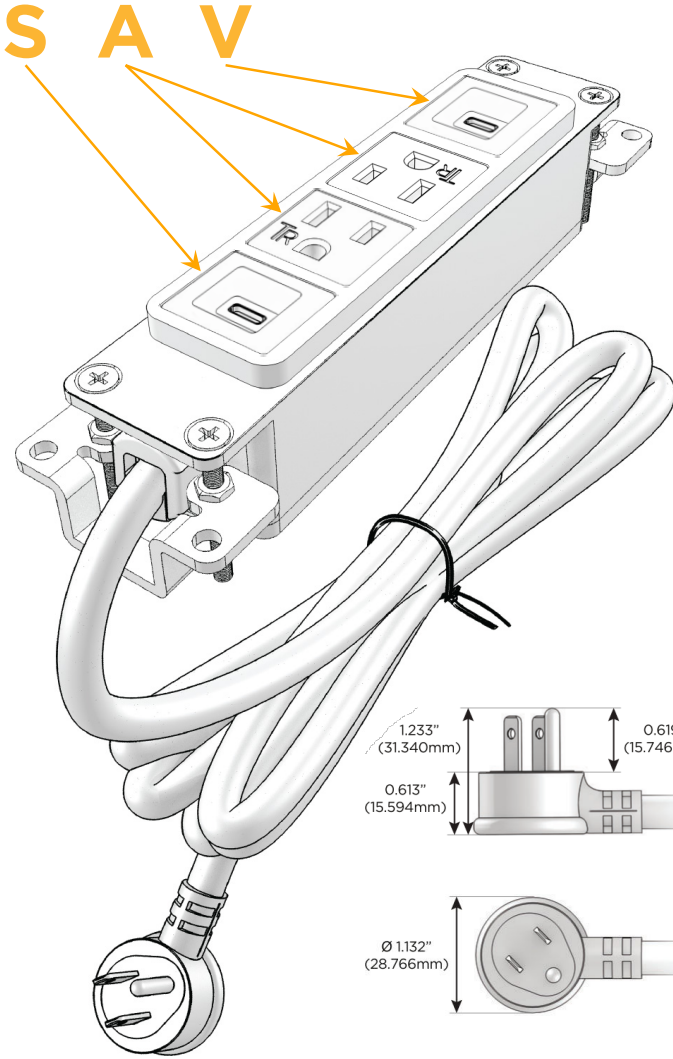

Bezel Finish: **CHAMPAGNE (ABS)**

Custom Finishes Available M-POWER-4TW-SAAV-CHAB

Features:

Module/Port Options:

- A** Tamper Resistant AC Receptacle
- E** USB-A & USB-C (20W)
- M** Double USB-A (Fast Charging Ports - 18W)
- H** HDMI
- 6** CAT 6
- 12** RJ 12
- X** Switched AC
- Y** 3-Way Switch (Low Voltage)
- V** USB-C (45W High Speed Charging Port)
- S** USB-C (25W High Speed Charging Port)
- R** Switched AC (Rocker Switch)
- D** Dimmer Switch

Plug:

Supplied with Low Profile Flat 45° Angle 120 VAC Plug

Optional Standard Straight 120 VAC Plug

Optional Straight 120 VAC Pass-through Plug

- CLEAN, COMPACT DESIGN
- STREAMLINED
- LOW PROFILE
- SIDE-EXITING CORDS
- PLUG & PLAY
- 6' AC CORD & PLUG (FLAT PLUG STANDARD)
- CUSTOMIZABLE CONFIGURATIONS AND FINISHES
- UL LISTED FOR MOUNTING IN FURNITURE
- 15A

M-POWER-4T

AC POWER & DATA CONNECTIVITY SOLUTION

M-POWER-4TW-SAAV-CHAB

Specs:

Modules/Ports:

- S** USB-C (25W High Speed Charging Port)
- A** Tamper Resistant AC Receptacle
- V** USB-C (45W High Speed Charging Port)