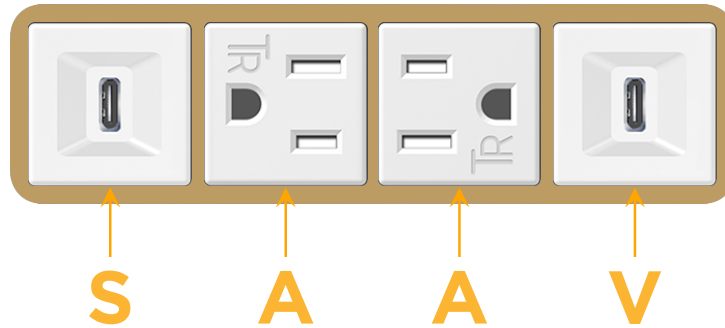

Bezel Finish: **STANDARD BRONZE (ABS)**

Custom Finishes Available M-POWER-4TW-SAAV-BZAB

Features:

Module/Port Options:

- A Tamper Resistant AC Receptacle
- E USB-A & USB-C (20W)
- M Double USB-A (Fast Charging Ports - 18W)
- H HDMI
- 6 CAT 6
- 12 RJ 12
- X Switched AC
- Y 3-Way Switch (Low Voltage)
- V USB-C (45W High Speed Charging Port)
- S USB-C (25W High Speed Charging Port)
- R Switched AC (Rocker Switch)
- D Dimmer Switch

Plug:

Supplied with Low Profile Flat 45° Angle 120 VAC Plug

Optional Standard Straight 120 VAC Plug

Optional Straight 120 VAC Pass-through Plug

- CLEAN, COMPACT DESIGN
- STREAMLINED
- LOW PROFILE
- SIDE-EXITING CORDS
- PLUG & PLAY
- 6' AC CORD & PLUG (FLAT PLUG STANDARD)
- CUSTOMIZABLE CONFIGURATIONS AND FINISHES
- UL LISTED FOR MOUNTING IN FURNITURE
- 15A

M-POWER-4T

AC POWER & DATA CONNECTIVITY SOLUTION

M-POWER-4TW-SAAV-BZAB

Specs:

Modules/Ports:

- S** USB-C (25W High Speed Charging Port)
- A** Tamper Resistant AC Receptacle
- V** USB-C (45W High Speed Charging Port)