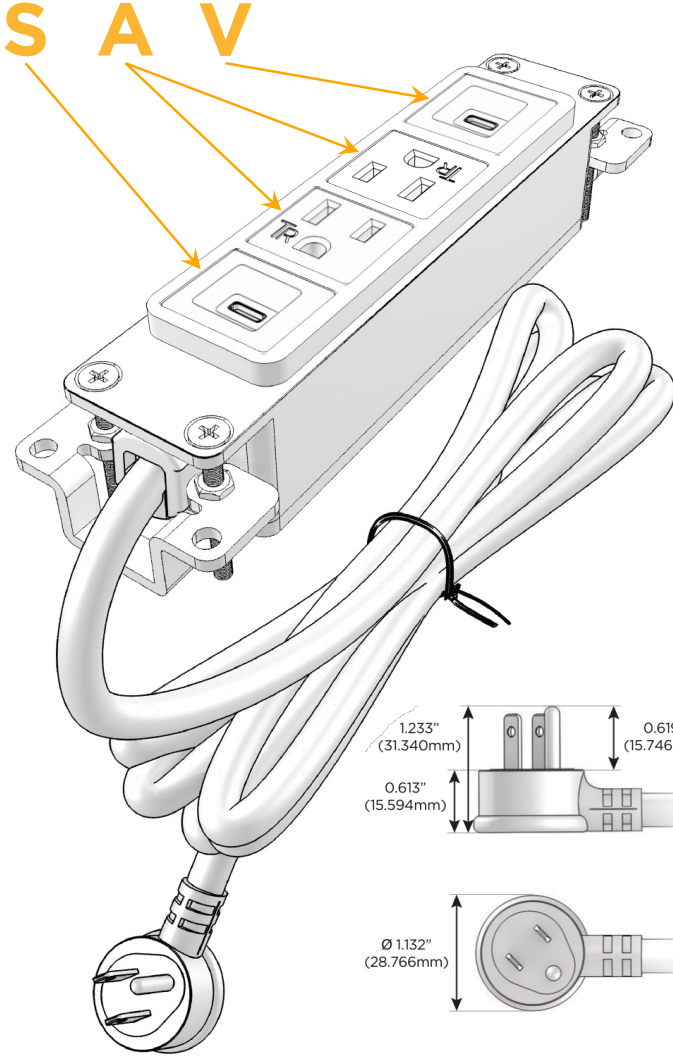

Bezel Finish: **STANDARD BRONZE (ABS)**

Custom Finishes Available M-POWER-4TW-SAAV-BZAB

Features:

Module/Port Options:

- A Tamper Resistant AC Receptacle
- E USB-A & USB-C (20W)
- M Double USB-A (Fast Charging Ports - 18W)
- H HDMI
- 6 CAT 6
- 12 RJ 12
- X Switched AC
- Y 3-Way Switch (Low Voltage)
- V USB-C (45W High Speed Charging Port)
- S USB-C (25W High Speed Charging Port)
- R Switched AC (Rocker Switch)
- D Dimmer Switch

Plug:

Supplied with Low Profile Flat 45° Angle 120 VAC Plug

Optional Standard Straight 120 VAC Plug

Optional Straight 120 VAC Pass-through Plug

- CLEAN, COMPACT DESIGN
- STREAMLINED
- LOW PROFILE
- SIDE-EXITING CORDS
- PLUG & PLAY
- 6' AC CORD & PLUG (FLAT PLUG STANDARD)
- CUSTOMIZABLE CONFIGURATIONS AND FINISHES
- UL LISTED FOR MOUNTING IN FURNITURE
- 15A

M-POWER-4T

AC POWER & DATA CONNECTIVITY SOLUTION

M-POWER-4TW-SAAV-BZAB

Specs:

Modules/Ports:

- S** USB-C (25W High Speed Charging Port)
- A** Tamper Resistant AC Receptacle
- V** USB-C (45W High Speed Charging Port)