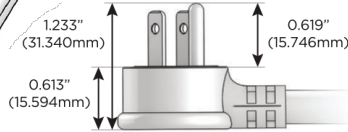

M-POWER-4T

AC POWER & DATA CONNECTIVITY SOLUTION

M-POWER-4TW-SAAV-BZAB

Specs:

Modules/Ports:

- S** USB-C (25W High Speed Charging Port)
- A** Tamper Resistant AC Receptacle
- V** USB-C (45W High Speed Charging Port)