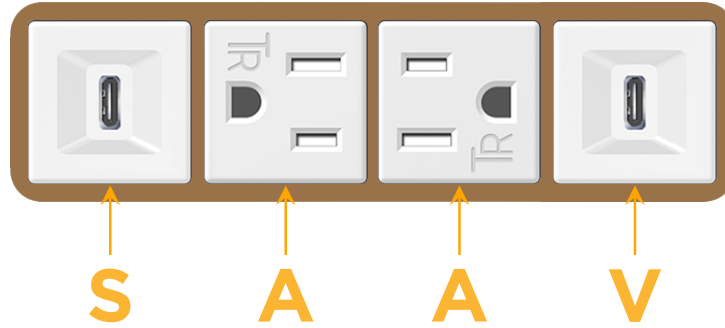

Bezel Finish: **ARCHITECTURAL BRONZE (ABS)**

Custom Finishes Available M-POWER-4TW-SAAV-BZ5AB

Features:

Module/Port Options:

- A** Tamper Resistant AC Receptacle
- E** USB-A & USB-C (20W)
- M** Double USB-A (Fast Charging Ports - 18W)
- H** HDMI
- 6** CAT 6
- 12** RJ 12
- X** Switched AC
- Y** 3-Way Switch (Low Voltage)
- V** USB-C (45W High Speed Charging Port)
- S** USB-C (25W High Speed Charging Port)
- R** Switched AC (Rocker Switch)
- D** Dimmer Switch

Plug:

Supplied with Low Profile Flat 45° Angle 120 VAC Plug

Optional Standard Straight 120 VAC Plug

Optional Straight 120 VAC Pass-through Plug

- CLEAN, COMPACT DESIGN
- STREAMLINED
- LOW PROFILE
- SIDE-EXITING CORDS
- PLUG & PLAY
- 6' AC CORD & PLUG (FLAT PLUG STANDARD)
- CUSTOMIZABLE CONFIGURATIONS AND FINISHES
- UL LISTED FOR MOUNTING IN FURNITURE
- 15A

sales@mormax.com

mormax.com

Specs:

Modules/Ports:

- S** USB-C (25W High Speed Charging Port)
- A** Tamper Resistant AC Receptacle
- V** USB-C (45W High Speed Charging Port)