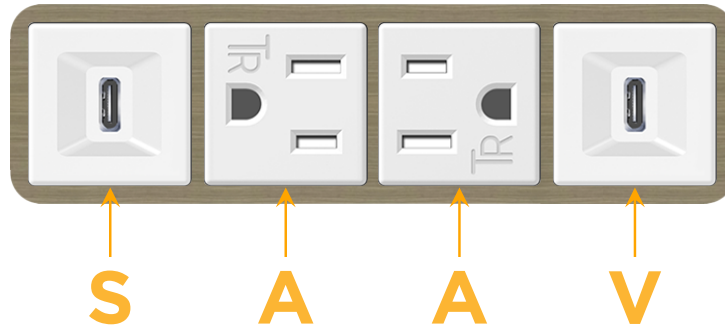

M-POWER-4T

AC POWER & DATA CONNECTIVITY SOLUTION

M-POWER-4TW-SAAV-BZ5AAB

Distributed by

Mormax Company, Inc.

8 Westchester Plaza

Elmsford, NY 10523

914-699-0101

sales@mormax.com

mormax.com

Metro Light & Power's line of power & data solutions offers sophisticated design elements combined with greater ease of installation. Streamlined and low-profile, enhanced by side-exiting cords, our outlets advance the industry with their cutting edge look and feel. We believe flexibility is key, and we provide a variety of mounting options, including the ability to mount in limited spaces. Our outlets are available in many finishes and configurations, in addition to a custom color and finish capability for our clients.

Bezel Finish: **ANTIQUED ARCHITECTURAL BRONZE (ABS)**

Custom Finishes Available M-POWER-4TW-SAAV-BZ5AAB

Features:

Module/Port Options:

- A Tamper Resistant AC Receptacle
- E USB-A & USB-C (20W)
- M Double USB-A (Fast Charging Ports - 18W)
- H HDMI
- 6 CAT 6
- 12 RJ 12
- X Switched AC
- Y 3-Way Switch (Low Voltage)
- V USB-C (45W High Speed Charging Port)
- S USB-C (25W High Speed Charging Port)
- R Switched AC (Rocker Switch)
- D Dimmer Switch

Plug:

Supplied with Low Profile Flat 45° Angle 120 VAC Plug

Optional Standard Straight 120 VAC Plug

Optional Straight 120 VAC Pass-through Plug

- CLEAN, COMPACT DESIGN
- STREAMLINED
- LOW PROFILE
- SIDE-EXITING CORDS
- PLUG & PLAY
- 6' AC CORD & PLUG (FLAT PLUG STANDARD)
- CUSTOMIZABLE CONFIGURATIONS AND FINISHES
- UL LISTED FOR MOUNTING IN FURNITURE
- 15A