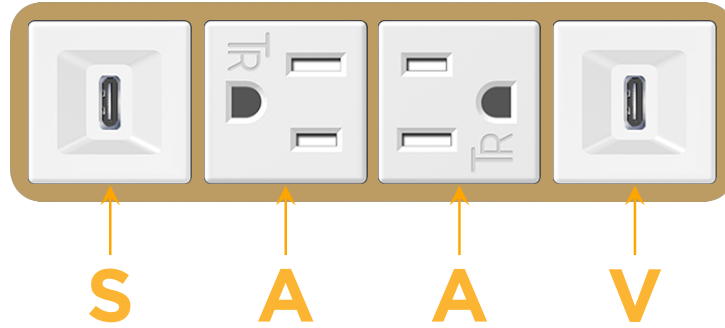

Bezel Finish: **BRASS (ABS)**

Custom Finishes Available M-POWER-4TW-SAAV-BRAB

Features:

Module/Port Options:

- A** Tamper Resistant AC Receptacle
- E** USB-A & USB-C (20W)
- M** Double USB-A (Fast Charging Ports - 18W)
- H** HDMI
- 6** CAT 6
- 12** RJ 12
- X** Switched AC
- Y** 3-Way Switch (Low Voltage)
- V** USB-C (45W High Speed Charging Port)
- S** USB-C (25W High Speed Charging Port)
- R** Switched AC (Rocker Switch)
- D** Dimmer Switch

Plug:

Supplied with Low Profile Flat 45° Angle 120 VAC Plug

Optional Standard Straight 120 VAC Plug

Optional Straight 120 VAC Pass-through Plug

- CLEAN, COMPACT DESIGN
- STREAMLINED
- LOW PROFILE
- SIDE-EXITING CORDS
- PLUG & PLAY
- 6' AC CORD & PLUG (FLAT PLUG STANDARD)
- CUSTOMIZABLE CONFIGURATIONS AND FINISHES
- UL LISTED FOR MOUNTING IN FURNITURE
- 15A

M-POWER-4T

AC POWER & DATA CONNECTIVITY SOLUTION

M-POWER-4TW-SAAV-BRAB

Specs:

Modules/Ports:

- S** USB-C (25W High Speed Charging Port)
- A** Tamper Resistant AC Receptacle
- V** USB-C (45W High Speed Charging Port)