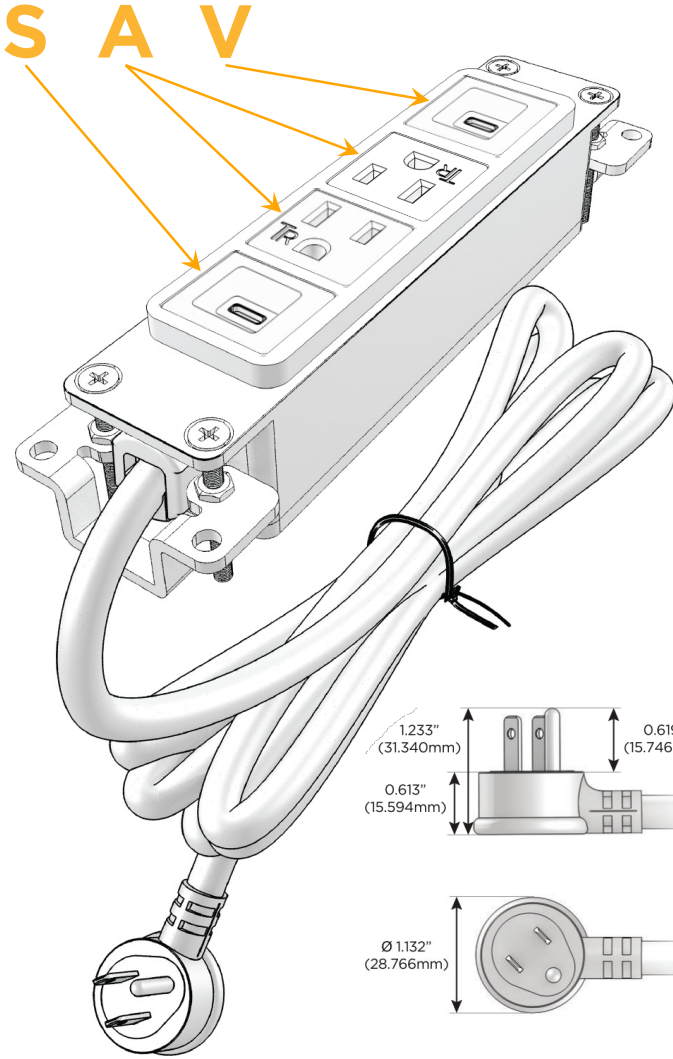

Bezel Finish: **BRASS (ABS)**

Custom Finishes Available M-POWER-4TW-SAAV-BRAB

Features:

Module/Port Options:

- A** Tamper Resistant AC Receptacle
- E** USB-A & USB-C (20W)
- M** Double USB-A (Fast Charging Ports - 18W)
- H** HDMI
- 6** CAT 6
- 12** RJ 12
- X** Switched AC
- Y** 3-Way Switch (Low Voltage)
- V** USB-C (45W High Speed Charging Port)
- S** USB-C (25W High Speed Charging Port)
- R** Switched AC (Rocker Switch)
- D** Dimmer Switch

Plug:

Supplied with Low Profile Flat 45° Angle 120 VAC Plug

Optional Standard Straight 120 VAC Plug

Optional Straight 120 VAC Pass-through Plug

- CLEAN, COMPACT DESIGN
- STREAMLINED
- LOW PROFILE
- SIDE-EXITING CORDS
- PLUG & PLAY
- 6' AC CORD & PLUG (FLAT PLUG STANDARD)
- CUSTOMIZABLE CONFIGURATIONS AND FINISHES
- UL LISTED FOR MOUNTING IN FURNITURE
- 15A

M-POWER-4T

AC POWER & DATA CONNECTIVITY SOLUTION

M-POWER-4TW-SAAV-BRAB

Specs:

Modules/Ports:

- S** USB-C (25W High Speed Charging Port)
- A** Tamper Resistant AC Receptacle
- V** USB-C (45W High Speed Charging Port)