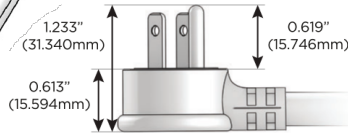

M-POWER-4T

AC POWER & DATA CONNECTIVITY SOLUTION

M-POWER-4TW-SAAV-BRAB

Specs:

Modules/Ports:

- S** USB-C (25W High Speed Charging Port)
- A** Tamper Resistant AC Receptacle
- V** USB-C (45W High Speed Charging Port)