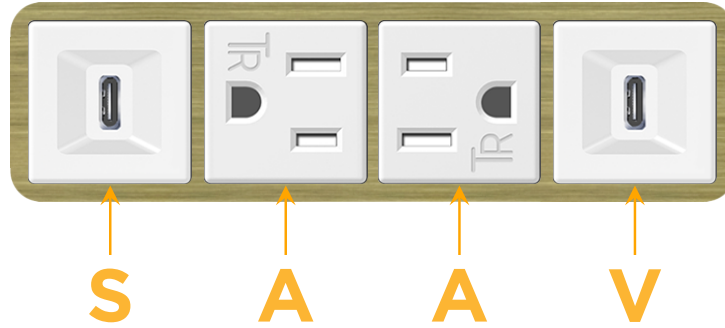

M-POWER-4T

AC POWER & DATA CONNECTIVITY SOLUTION

M-POWER-4TW-SAAV-BRAAB

Distributed by

Mormax Company, Inc.

8 Westchester Plaza

Elmsford, NY 10523

914-699-0101

sales@mormax.com

mormax.com

Metro Light & Power's line of power & data solutions offers sophisticated design elements combined with greater ease of installation. Streamlined and low-profile, enhanced by side-exiting cords, our outlets advance the industry with their cutting edge look and feel. We believe flexibility is key, and we provide a variety of mounting options, including the ability to mount in limited spaces. Our outlets are available in many finishes and configurations, in addition to a custom color and finish capability for our clients.

Bezel Finish: **BRASS ANTIQUED (ABS)**

Custom Finishes Available M-POWER-4TW-SAAV-BRAAB

Features:

Module/Port Options:

- **A** Tamper Resistant AC Receptacle
- **E** USB-A & USB-C (20W)
- **M** Double USB-A (Fast Charging Ports - 18W)
- **H** HDMI
- **6** CAT 6
- **12** RJ 12
- **X** Switched AC
- **Y** 3-Way Switch (Low Voltage)
- **V** USB-C (45W High Speed Charging Port)
- **S** USB-C (25W High Speed Charging Port)
- **R** Switched AC (Rocker Switch)
- **D** Dimmer Switch

Plug:

Supplied with Low Profile Flat 45° Angle 120 VAC Plug

Optional Standard Straight 120 VAC Plug

Optional Straight 120 VAC Pass-through Plug

- CLEAN, COMPACT DESIGN
- STREAMLINED
- LOW PROFILE
- SIDE-EXITING CORDS
- PLUG & PLAY
- 6' AC CORD & PLUG (FLAT PLUG STANDARD)
- CUSTOMIZABLE CONFIGURATIONS AND FINISHES
- UL LISTED FOR MOUNTING IN FURNITURE
- 15A