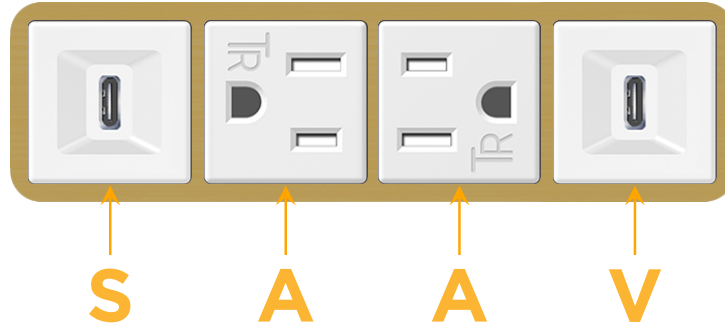

M-POWER-4T

AC POWER & DATA CONNECTIVITY SOLUTION

M-POWER-4TW-SAAV-BR4B

Distributed by

Mormax Company, Inc.

8 Westchester Plaza

Elmsford, NY 10523

914-699-0101

sales@mormax.com

mormax.com

Metro Light & Power's line of power & data solutions offers sophisticated design elements combined with greater ease of installation. Streamlined and low-profile, enhanced by side-exiting cords, our outlets advance the industry with their cutting edge look and feel. We believe flexibility is key, and we provide a variety of mounting options, including the ability to mount in limited spaces. Our outlets are available in many finishes and configurations, in addition to a custom color and finish capability for our clients.

Bezel Finish: **SOLID BRASS BRUSHED**

Custom Finishes Available M-POWER-4TW-SAAV-BR4B

Features:

Module/Port Options:

- A Tamper Resistant AC Receptacle
- E USB-A & USB-C (20W)
- M Double USB-A (Fast Charging Ports - 18W)
- H HDMI
- 6 CAT 6
- 12 RJ 12
- X Switched AC
- Y 3-Way Switch (Low Voltage)
- V USB-C (45W High Speed Charging Port)
- S USB-C (25W High Speed Charging Port)
- R Switched AC (Rocker Switch)
- D Dimmer Switch

Plug:

Supplied with Low Profile Flat 45° Angle 120 VAC Plug

Optional Standard Straight 120 VAC Plug

Optional Straight 120 VAC Pass-through Plug

- CLEAN, COMPACT DESIGN
- STREAMLINED
- LOW PROFILE
- SIDE-EXITING CORDS
- PLUG & PLAY
- 6' AC CORD & PLUG (FLAT PLUG STANDARD)
- CUSTOMIZABLE CONFIGURATIONS AND FINISHES
- UL LISTED FOR MOUNTING IN FURNITURE
- 15A