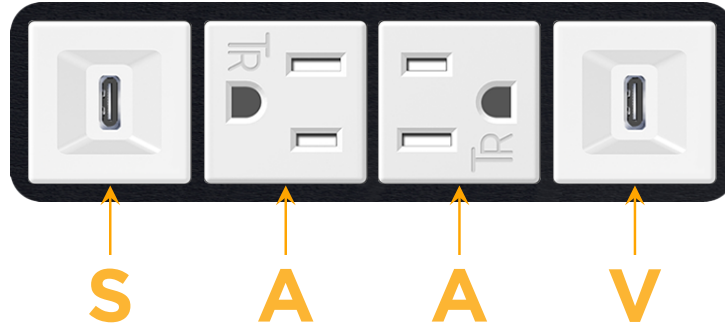

Bezel Finish: **BLACK (ABS)**

Custom Finishes Available M-POWER-4TW-SAAV-BAB

Features:

Module/Port Options:

- A** Tamper Resistant AC Receptacle
- E** USB-A & USB-C (20W)
- M** Double USB-A (Fast Charging Ports - 18W)
- H** HDMI
- 6** CAT 6
- 12** RJ 12
- X** Switched AC
- Y** 3-Way Switch (Low Voltage)
- V** USB-C (45W High Speed Charging Port)
- S** USB-C (25W High Speed Charging Port)
- R** Switched AC (Rocker Switch)
- D** Dimmer Switch

Plug:

Supplied with Low Profile Flat 45° Angle 120 VAC Plug

Optional Standard Straight 120 VAC Plug

Optional Straight 120 VAC Pass-through Plug

- CLEAN, COMPACT DESIGN
- STREAMLINED
- LOW PROFILE
- SIDE-EXITING CORDS
- PLUG & PLAY
- 6' AC CORD & PLUG (FLAT PLUG STANDARD)
- CUSTOMIZABLE CONFIGURATIONS AND FINISHES
- UL LISTED FOR MOUNTING IN FURNITURE
- 15A

M-POWER-4T

AC POWER & DATA CONNECTIVITY SOLUTION

M-POWER-4TW-SAAV-BAB

Specs:

Modules/Ports:

- S** USB-C (25W High Speed Charging Port)
- A** Tamper Resistant AC Receptacle
- V** USB-C (45W High Speed Charging Port)