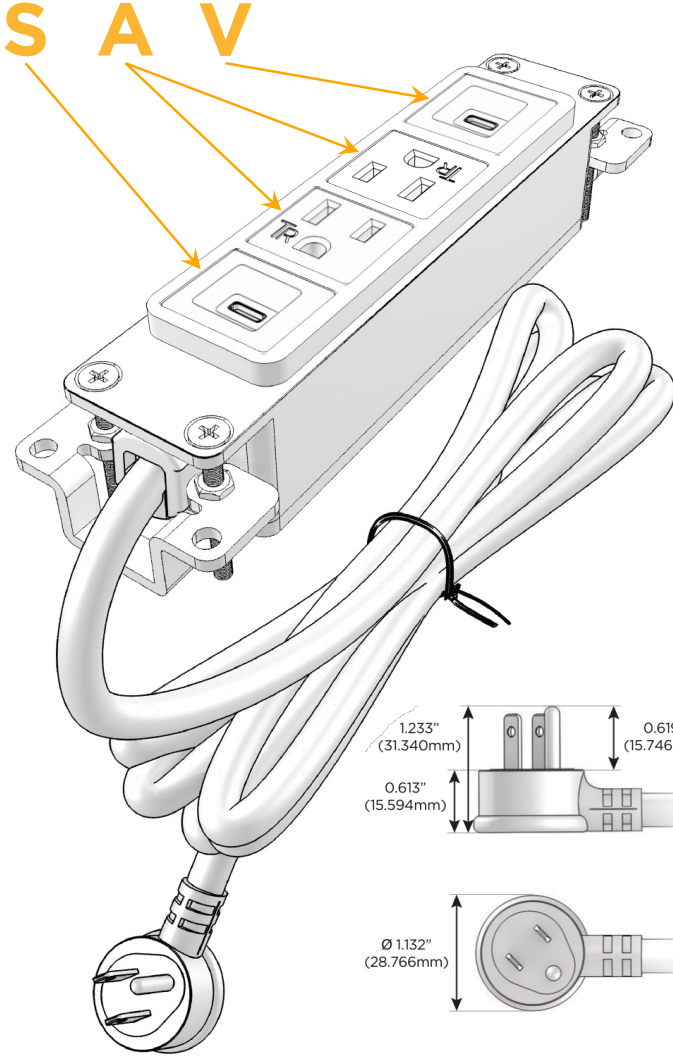

Bezel Finish: **SATIN BLACK (ABS)**

Custom Finishes Available M-POWER-4TW-SAAV-B2AB

Features:

Module/Port Options:

- A** Tamper Resistant AC Receptacle
- E** USB-A & USB-C (20W)
- M** Double USB-A (Fast Charging Ports - 18W)
- H** HDMI
- 6** CAT 6
- 12** RJ 12
- X** Switched AC
- Y** 3-Way Switch (Low Voltage)
- V** USB-C (45W High Speed Charging Port)
- S** USB-C (25W High Speed Charging Port)
- R** Switched AC (Rocker Switch)
- D** Dimmer Switch

Plug:

- Supplied with Low Profile Flat 45° Angle 120 VAC Plug
- Optional Standard Straight 120 VAC Plug
- Optional Straight 120 VAC Pass-through Plug

- CLEAN, COMPACT DESIGN
- STREAMLINED
- LOW PROFILE
- SIDE-EXITING CORDS
- PLUG & PLAY
- 6' AC CORD & PLUG (FLAT PLUG STANDARD)
- CUSTOMIZABLE CONFIGURATIONS AND FINISHES
- UL LISTED FOR MOUNTING IN FURNITURE
- 15A

M-POWER-4T

AC POWER & DATA CONNECTIVITY SOLUTION

M-POWER-4TW-SAAV-B2AB

Specs:

Modules/Ports:

- S** USB-C (25W High Speed Charging Port)
- A** Tamper Resistant AC Receptacle
- V** USB-C (45W High Speed Charging Port)