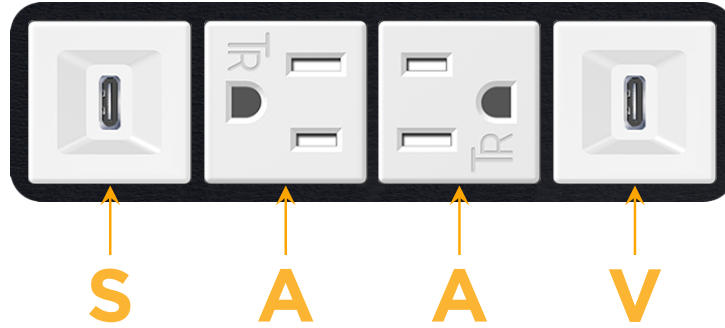

Bezel Finish: **SATIN BLACK (ABS)**

Custom Finishes Available M-POWER-4TW-SAAV-B2AB

Features:

Module/Port Options:

- A** Tamper Resistant AC Receptacle
- E** USB-A & USB-C (20W)
- M** Double USB-A (Fast Charging Ports - 18W)
- H** HDMI
- 6** CAT 6
- 12** RJ 12
- X** Switched AC
- Y** 3-Way Switch (Low Voltage)
- V** USB-C (45W High Speed Charging Port)
- S** USB-C (25W High Speed Charging Port)
- R** Switched AC (Rocker Switch)
- D** Dimmer Switch

Plug:

- Supplied with Low Profile Flat 45° Angle 120 VAC Plug
- Optional Standard Straight 120 VAC Plug
- Optional Straight 120 VAC Pass-through Plug

- CLEAN, COMPACT DESIGN
- STREAMLINED
- LOW PROFILE
- SIDE-EXITING CORDS
- PLUG & PLAY
- 6' AC CORD & PLUG (FLAT PLUG STANDARD)
- CUSTOMIZABLE CONFIGURATIONS AND FINISHES
- UL LISTED FOR MOUNTING IN FURNITURE
- 15A

M-POWER-4T

AC POWER & DATA CONNECTIVITY SOLUTION

M-POWER-4TW-SAAV-B2AB

Specs:

Modules/Ports:

- S** USB-C (25W High Speed Charging Port)
- A** Tamper Resistant AC Receptacle
- V** USB-C (45W High Speed Charging Port)