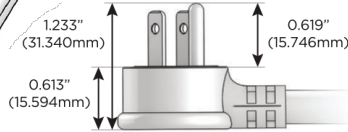

M-POWER-4T

AC POWER & DATA CONNECTIVITY SOLUTION

M-POWER-4TW-SAAV-B2AB

Specs:

Modules/Ports:

- S** USB-C (25W High Speed Charging Port)
- A** Tamper Resistant AC Receptacle
- V** USB-C (45W High Speed Charging Port)