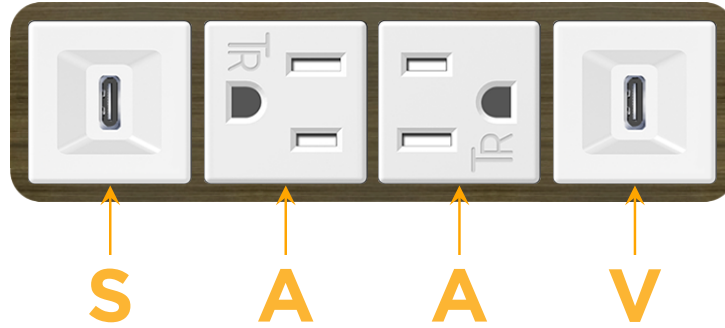

M-POWER-4T

AC POWER & DATA CONNECTIVITY SOLUTION

M-POWER-4TW-SAAV-APAB

Distributed by

Mormax Company, Inc.

8 Westchester Plaza

Elmsford, NY 10523

914-699-0101

sales@mormax.com

mormax.com

Metro Light & Power's line of power & data solutions offers sophisticated design elements combined with greater ease of installation. Streamlined and low-profile, enhanced by side-exiting cords, our outlets advance the industry with their cutting edge look and feel. We believe flexibility is key, and we provide a variety of mounting options, including the ability to mount in limited spaces. Our outlets are available in many finishes and configurations, in addition to a custom color and finish capability for our clients.

Bezel Finish: **SPECIAL ANTIQUE BRONZE (ABS)**

Custom Finishes Available M-POWER-4TW-SAAV-APAB

Features:

Module/Port Options:

- **A** Tamper Resistant AC Receptacle
- **E** USB-A & USB-C (20W)
- **M** Double USB-A (Fast Charging Ports - 18W)
- **H** HDMI
- **6** CAT 6
- **12** RJ 12
- **X** Switched AC
- **Y** 3-Way Switch (Low Voltage)
- **V** USB-C (45W High Speed Charging Port)
- **S** USB-C (25W High Speed Charging Port)
- **R** Switched AC (Rocker Switch)
- **D** Dimmer Switch

Plug:

Supplied with Low Profile Flat 45° Angle 120 VAC Plug

Optional Standard Straight 120 VAC Plug

Optional Straight 120 VAC Pass-through Plug

- CLEAN, COMPACT DESIGN
- STREAMLINED
- LOW PROFILE
- SIDE-EXITING CORDS
- PLUG & PLAY
- 6' AC CORD & PLUG (FLAT PLUG STANDARD)
- CUSTOMIZABLE CONFIGURATIONS AND FINISHES
- UL LISTED FOR MOUNTING IN FURNITURE
- 15A