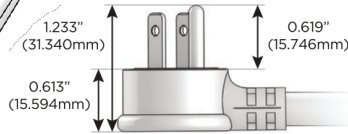

### Plug:

Supplied with Low Profile Flat 45° Angle 120 VAC Plug

Optional Standard Straight 120 VAC Plug

Optional Straight 120 VAC Pass-through Plug

- CLEAN, COMPACT DESIGN
- STREAMLINED
- LOW PROFILE
- SIDE-EXITING CORDS
- PLUG & PLAY
- 6' AC CORD & PLUG (FLAT PLUG STANDARD)
- CUSTOMIZABLE CONFIGURATIONS AND FINISHES
- UL LISTED FOR MOUNTING IN FURNITURE
- 15A

# M-POWER-4T

AC POWER & DATA CONNECTIVITY SOLUTION

M-POWER-4TW-RASR-SS4AB

Specs:

**Modules/Ports:**

- R** Switched AC (Rocker Switch)
- A** Tamper Resistant AC Receptacle
- S** USB-C (25W High Speed Charging Port)