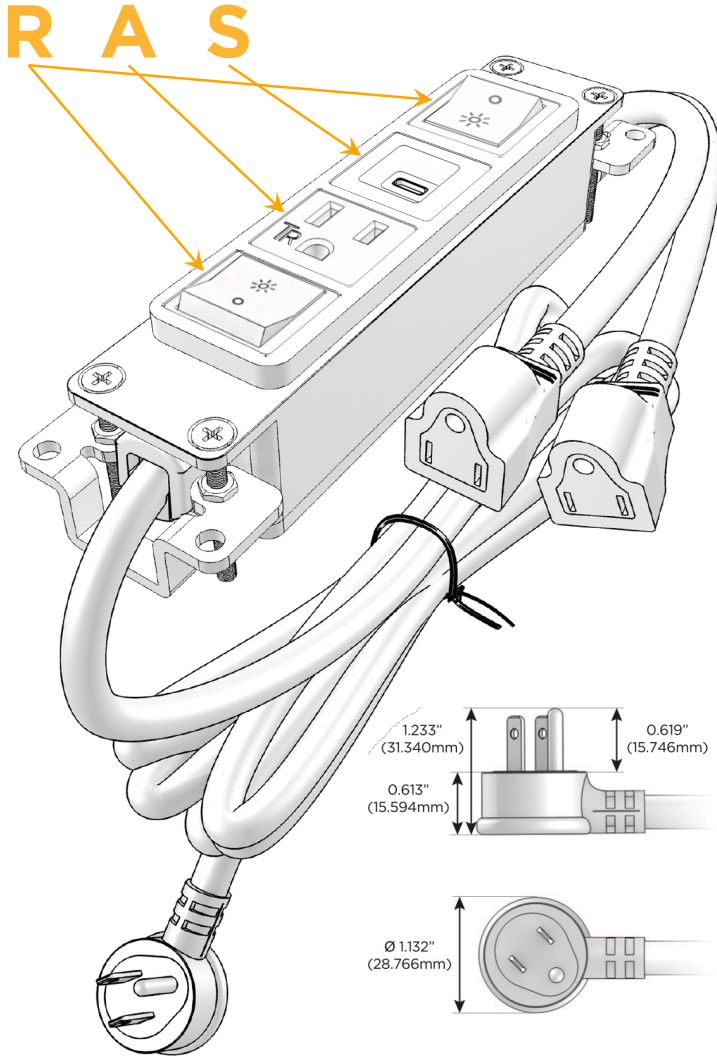

### Module/Port Options:

- A** Tamper Resistant AC Receptacle
- E** USB-A & USB-C (20W)
- M** Double USB-A (Fast Charging Ports - 18W)
- H** HDMI
- 6** CAT 6
- 12** RJ 12
- X** Switched AC
- Y** 3-Way Switch (Low Voltage)
- V** USB-C (45W High Speed Charging Port)
- S** USB-C (25W High Speed Charging Port)
- R** Switched AC (Rocker Switch)
- D** Dimmer Switch

### Plug:

Supplied with Low Profile Flat 45° Angle 120 VAC Plug

Optional Standard Straight 120 VAC Plug

Optional Straight 120 VAC Pass-through Plug

- CLEAN, COMPACT DESIGN
- STREAMLINED
- LOW PROFILE
- SIDE-EXITING CORDS
- PLUG & PLAY
- 6' AC CORD & PLUG (FLAT PLUG STANDARD)
- CUSTOMIZABLE CONFIGURATIONS AND FINISHES
- UL LISTED FOR MOUNTING IN FURNITURE
- 15A

# M-POWER-4T

AC POWER & DATA CONNECTIVITY SOLUTION

M-POWER-4TW-RASR-SS4AB

Specs:

**Modules/Ports:**

- R** Switched AC (Rocker Switch)
- A** Tamper Resistant AC Receptacle
- S** USB-C (25W High Speed Charging Port)