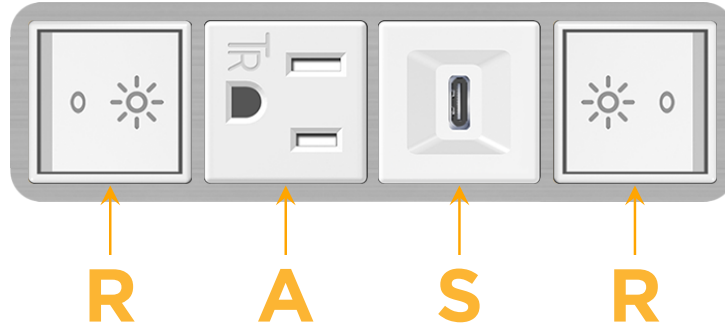

M-POWER-4T

AC POWER & DATA CONNECTIVITY SOLUTION

M-POWER-4TW-RASR-SS4AB

Distributed by

Mormax Company, Inc.

8 Westchester Plaza

Elmsford, NY 10523

914-699-0101

sales@mormax.com

mormax.com

Metro Light & Power's line of power & data solutions offers sophisticated design elements combined with greater ease of installation. Streamlined and low-profile, enhanced by side-exiting cords, our outlets advance the industry with their cutting edge look and feel. We believe flexibility is key, and we provide a variety of mounting options, including the ability to mount in limited spaces. Our outlets are available in many finishes and configurations, in addition to a custom color and finish capability for our clients.

Bezel Finish: **BRUSHED STAINLESS (ABS)**

Custom Finishes Available M-POWER-4TW-RASR-SS4AB

Features:

Module/Port Options:

- **A** Tamper Resistant AC Receptacle
- **E** USB-A & USB-C (20W)
- **M** Double USB-A (Fast Charging Ports - 18W)
- **H** HDMI
- **6** CAT 6
- **12** RJ 12
- **X** Switched AC
- **Y** 3-Way Switch (Low Voltage)
- **V** USB-C (45W High Speed Charging Port)
- **S** USB-C (25W High Speed Charging Port)
- **R** Switched AC (Rocker Switch)
- **D** Dimmer Switch

Plug:

Supplied with Low Profile Flat 45° Angle 120 VAC Plug

Optional Standard Straight 120 VAC Plug

Optional Straight 120 VAC Pass-through Plug

- CLEAN, COMPACT DESIGN
- STREAMLINED
- LOW PROFILE
- SIDE-EXITING CORDS
- PLUG & PLAY
- 6' AC CORD & PLUG (FLAT PLUG STANDARD)
- CUSTOMIZABLE CONFIGURATIONS AND FINISHES
- UL LISTED FOR MOUNTING IN FURNITURE
- 15A