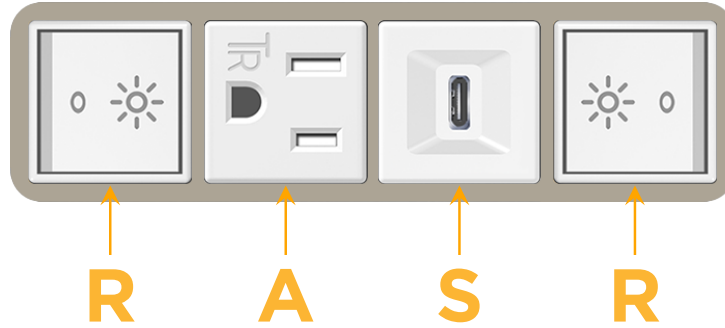

M-POWER-4T

AC POWER & DATA CONNECTIVITY SOLUTION

M-POWER-4TW-RASR-SAB

Distributed by

Mormax Company, Inc.

8 Westchester Plaza

Elmsford, NY 10523

914-699-0101

sales@mormax.com

mormax.com

Metro Light & Power's line of power & data solutions offers sophisticated design elements combined with greater ease of installation. Streamlined and low-profile, enhanced by side-exiting cords, our outlets advance the industry with their cutting edge look and feel. We believe flexibility is key, and we provide a variety of mounting options, including the ability to mount in limited spaces. Our outlets are available in many finishes and configurations, in addition to a custom color and finish capability for our clients.

Bezel Finish: **SATIN NICKEL (ABS)**

Custom Finishes Available M-POWER-4TW-RASR-SAB

Features:

Module/Port Options:

- **A** Tamper Resistant AC Receptacle
- **E** USB-A & USB-C (20W)
- **M** Double USB-A (Fast Charging Ports - 18W)
- **H** HDMI
- **6** CAT 6
- **12** RJ 12
- **X** Switched AC
- **Y** 3-Way Switch (Low Voltage)
- **V** USB-C (45W High Speed Charging Port)
- **S** USB-C (25W High Speed Charging Port)
- **R** Switched AC (Rocker Switch)
- **D** Dimmer Switch

Plug:

- Supplied with Low Profile Flat 45° Angle 120 VAC Plug
- Optional Standard Straight 120 VAC Plug
- Optional Straight 120 VAC Pass-through Plug

- CLEAN, COMPACT DESIGN
- STREAMLINED
- LOW PROFILE
- SIDE-EXITING CORDS
- PLUG & PLAY
- 6' AC CORD & PLUG (FLAT PLUG STANDARD)
- CUSTOMIZABLE CONFIGURATIONS AND FINISHES
- UL LISTED FOR MOUNTING IN FURNITURE
- 15A