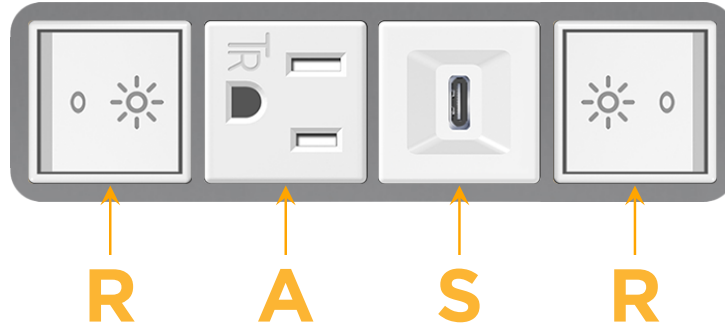

M-POWER-4T

AC POWER & DATA CONNECTIVITY SOLUTION

M-POWER-4TW-RASR-MAB

Distributed by

Mormax Company, Inc.

8 Westchester Plaza

Elmsford, NY 10523

914-699-0101

sales@mormax.com

mormax.com

Metro Light & Power's line of power & data solutions offers sophisticated design elements combined with greater ease of installation. Streamlined and low-profile, enhanced by side-exiting cords, our outlets advance the industry with their cutting edge look and feel. We believe flexibility is key, and we provide a variety of mounting options, including the ability to mount in limited spaces. Our outlets are available in many finishes and configurations, in addition to a custom color and finish capability for our clients.

Bezel Finish: **MAGNESIUM (ABS)**

Custom Finishes Available M-POWER-4TW-RASR-MAB

Features:

Module/Port Options:

- **A** Tamper Resistant AC Receptacle
- **E** USB-A & USB-C (20W)
- **M** Double USB-A (Fast Charging Ports - 18W)
- **H** HDMI
- **6** CAT 6
- **12** RJ 12
- **X** Switched AC
- **Y** 3-Way Switch (Low Voltage)
- **V** USB-C (45W High Speed Charging Port)
- **S** USB-C (25W High Speed Charging Port)
- **R** Switched AC (Rocker Switch)
- **D** Dimmer Switch

Plug:

Supplied with Low Profile Flat 45° Angle 120 VAC Plug

Optional Standard Straight 120 VAC Plug

Optional Straight 120 VAC Pass-through Plug

- CLEAN, COMPACT DESIGN
- STREAMLINED
- LOW PROFILE
- SIDE-EXITING CORDS
- PLUG & PLAY
- 6' AC CORD & PLUG (FLAT PLUG STANDARD)
- CUSTOMIZABLE CONFIGURATIONS AND FINISHES
- UL LISTED FOR MOUNTING IN FURNITURE
- 15A