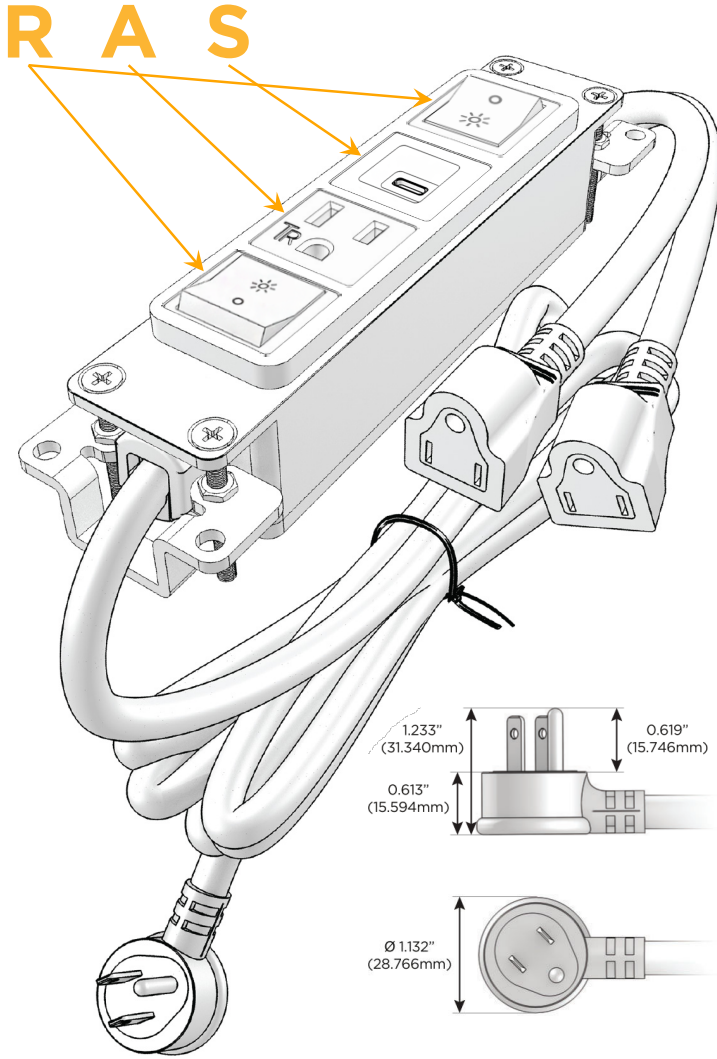

### Module/Port Options:

- A** Tamper Resistant AC Receptacle
- E** USB-A & USB-C (20W)
- M** Double USB-A (Fast Charging Ports - 18W)
- H** HDMI
- 6** CAT 6
- 12** RJ 12
- X** Switched AC
- Y** 3-Way Switch (Low Voltage)
- V** USB-C (45W High Speed Charging Port)
- S** USB-C (25W High Speed Charging Port)
- R** Switched AC (Rocker Switch)
- D** Dimmer Switch

### Plug:

Supplied with Low Profile Flat 45° Angle 120 VAC Plug

Optional Standard Straight 120 VAC Plug

Optional Straight 120 VAC Pass-through Plug

- CLEAN, COMPACT DESIGN
- STREAMLINED
- LOW PROFILE
- SIDE-EXITING CORDS
- PLUG & PLAY
- 6' AC CORD & PLUG (FLAT PLUG STANDARD)
- CUSTOMIZABLE CONFIGURATIONS AND FINISHES
- UL LISTED FOR MOUNTING IN FURNITURE
- 15A

# M-POWER-4T

AC POWER & DATA CONNECTIVITY SOLUTION

M-POWER-4TW-RASR-MAB

Specs:

**Modules/Ports:**

- R** Switched AC (Rocker Switch)
- A** Tamper Resistant AC Receptacle
- S** USB-C (25W High Speed Charging Port)