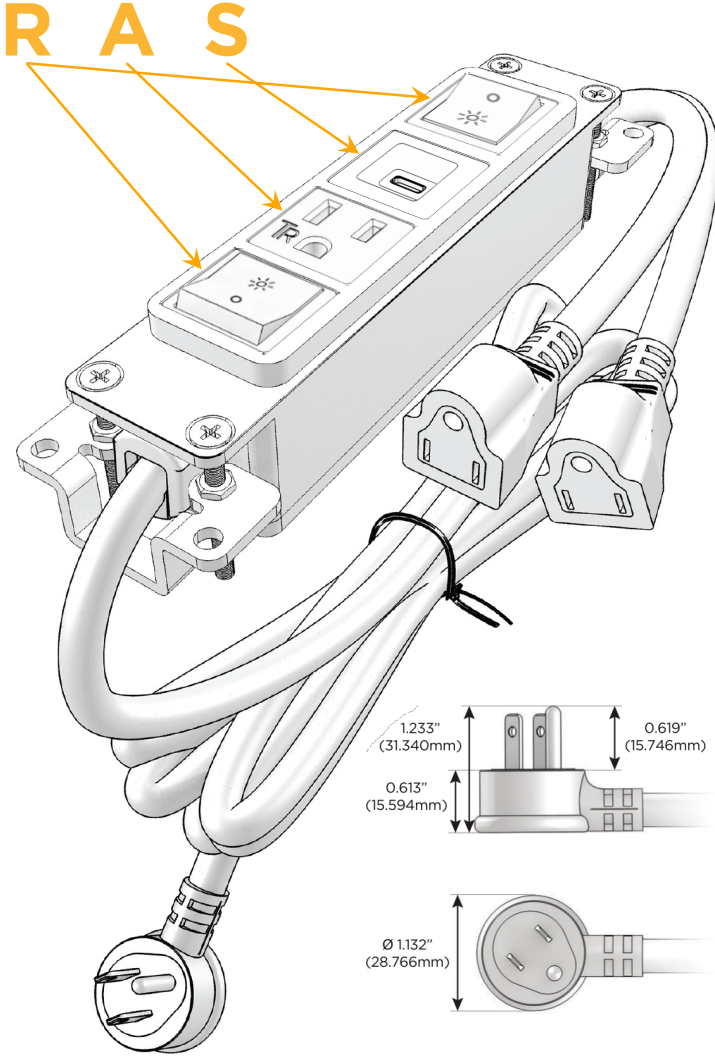

Bezel Finish: **CHROME (ABS)**

Custom Finishes Available M-POWER-4TW-RASR-CRAB

Features:

Module/Port Options:

- A** Tamper Resistant AC Receptacle
- E** USB-A & USB-C (20W)
- M** Double USB-A (Fast Charging Ports - 18W)
- H** HDMI
- 6** CAT 6
- 12** RJ 12
- X** Switched AC
- Y** 3-Way Switch (Low Voltage)
- V** USB-C (45W High Speed Charging Port)
- S** USB-C (25W High Speed Charging Port)
- R** Switched AC (Rocker Switch)
- D** Dimmer Switch

Plug:

- Supplied with Low Profile Flat 45° Angle 120 VAC Plug
- Optional Standard Straight 120 VAC Plug
- Optional Straight 120 VAC Pass-through Plug

- CLEAN, COMPACT DESIGN
- STREAMLINED
- LOW PROFILE
- SIDE-EXITING CORDS
- PLUG & PLAY
- 6' AC CORD & PLUG (FLAT PLUG STANDARD)
- CUSTOMIZABLE CONFIGURATIONS AND FINISHES
- UL LISTED FOR MOUNTING IN FURNITURE
- 15A

M-POWER-4T

AC POWER & DATA CONNECTIVITY SOLUTION

M-POWER-4TW-RASR-CRAB

Specs:

Modules/Ports:

- R** Switched AC (Rocker Switch)
- A** Tamper Resistant AC Receptacle
- S** USB-C (25W High Speed Charging Port)