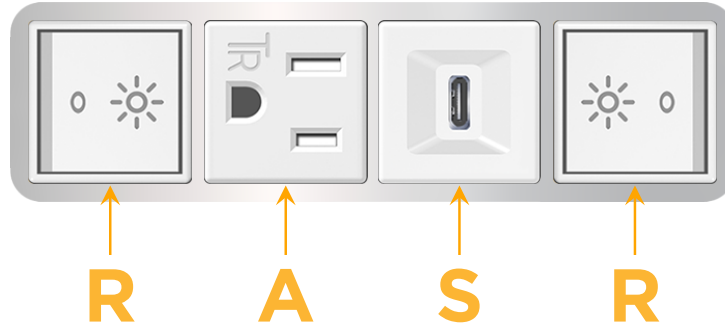

Bezel Finish: **CHROME (ABS)**

Custom Finishes Available M-POWER-4TW-RASR-CRAB

Features:

Module/Port Options:

- A** Tamper Resistant AC Receptacle
- E** USB-A & USB-C (20W)
- M** Double USB-A (Fast Charging Ports - 18W)
- H** HDMI
- 6** CAT 6
- 12** RJ 12
- X** Switched AC
- Y** 3-Way Switch (Low Voltage)
- V** USB-C (45W High Speed Charging Port)
- S** USB-C (25W High Speed Charging Port)
- R** Switched AC (Rocker Switch)
- D** Dimmer Switch

Plug:

- Supplied with Low Profile Flat 45° Angle 120 VAC Plug
- Optional Standard Straight 120 VAC Plug
- Optional Straight 120 VAC Pass-through Plug

- CLEAN, COMPACT DESIGN
- STREAMLINED
- LOW PROFILE
- SIDE-EXITING CORDS
- PLUG & PLAY
- 6' AC CORD & PLUG (FLAT PLUG STANDARD)
- CUSTOMIZABLE CONFIGURATIONS AND FINISHES
- UL LISTED FOR MOUNTING IN FURNITURE
- 15A

M-POWER-4T

AC POWER & DATA CONNECTIVITY SOLUTION

M-POWER-4TW-RASR-CRAB

Specs:

Modules/Ports:

- R** Switched AC (Rocker Switch)
- A** Tamper Resistant AC Receptacle
- S** USB-C (25W High Speed Charging Port)