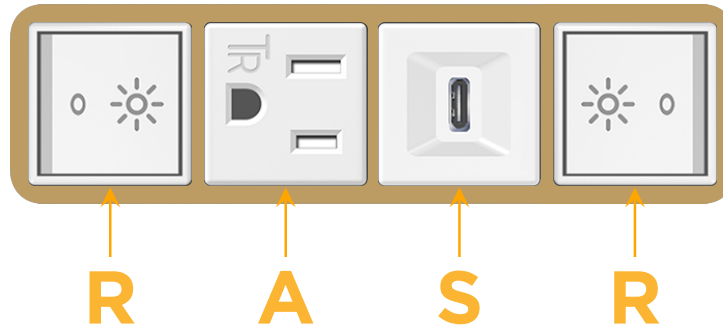

Bezel Finish: **STANDARD BRONZE (ABS)**

Custom Finishes Available M-POWER-4TW-RASR-BZAB

Features:

Module/Port Options:

- A** Tamper Resistant AC Receptacle
- E** USB-A & USB-C (20W)
- M** Double USB-A (Fast Charging Ports - 18W)
- H** HDMI
- 6** CAT 6
- 12** RJ 12
- X** Switched AC
- Y** 3-Way Switch (Low Voltage)
- V** USB-C (45W High Speed Charging Port)
- S** USB-C (25W High Speed Charging Port)
- R** Switched AC (Rocker Switch)
- D** Dimmer Switch

Plug:

- Supplied with Low Profile Flat 45° Angle 120 VAC Plug
- Optional Standard Straight 120 VAC Plug
- Optional Straight 120 VAC Pass-through Plug

- CLEAN, COMPACT DESIGN
- STREAMLINED
- LOW PROFILE
- SIDE-EXITING CORDS
- PLUG & PLAY
- 6' AC CORD & PLUG (FLAT PLUG STANDARD)
- CUSTOMIZABLE CONFIGURATIONS AND FINISHES
- UL LISTED FOR MOUNTING IN FURNITURE
- 15A

M-POWER-4T

AC POWER & DATA CONNECTIVITY SOLUTION

M-POWER-4TW-RASR-BZAB

Specs:

Modules/Ports:

- R** Switched AC (Rocker Switch)
- A** Tamper Resistant AC Receptacle
- S** USB-C (25W High Speed Charging Port)