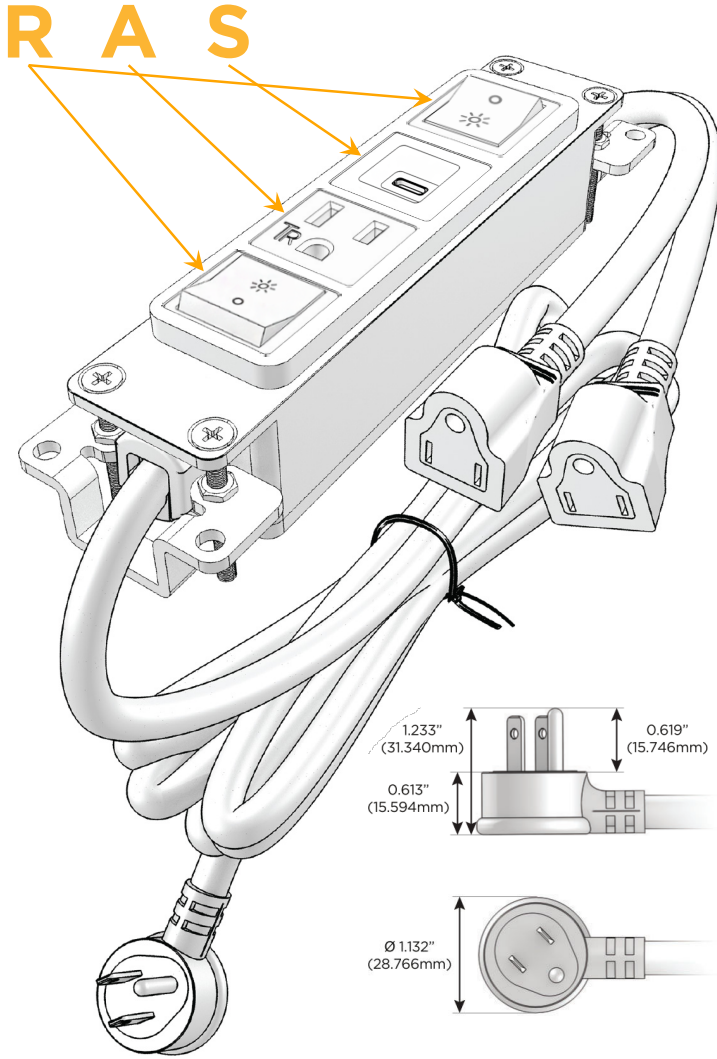

Bezel Finish: **STANDARD BRONZE (ABS)**

Custom Finishes Available M-POWER-4TW-RASR-BZAB

Features:

Module/Port Options:

- A** Tamper Resistant AC Receptacle
- E** USB-A & USB-C (20W)
- M** Double USB-A (Fast Charging Ports - 18W)
- H** HDMI
- 6** CAT 6
- 12** RJ 12
- X** Switched AC
- Y** 3-Way Switch (Low Voltage)
- V** USB-C (45W High Speed Charging Port)
- S** USB-C (25W High Speed Charging Port)
- R** Switched AC (Rocker Switch)
- D** Dimmer Switch

Plug:

- Supplied with Low Profile Flat 45° Angle 120 VAC Plug
- Optional Standard Straight 120 VAC Plug
- Optional Straight 120 VAC Pass-through Plug

- CLEAN, COMPACT DESIGN
- STREAMLINED
- LOW PROFILE
- SIDE-EXITING CORDS
- PLUG & PLAY
- 6' AC CORD & PLUG (FLAT PLUG STANDARD)
- CUSTOMIZABLE CONFIGURATIONS AND FINISHES
- UL LISTED FOR MOUNTING IN FURNITURE
- 15A

M-POWER-4T

AC POWER & DATA CONNECTIVITY SOLUTION

M-POWER-4TW-RASR-BZAB

Specs:

Modules/Ports:

- R** Switched AC (Rocker Switch)
- A** Tamper Resistant AC Receptacle
- S** USB-C (25W High Speed Charging Port)