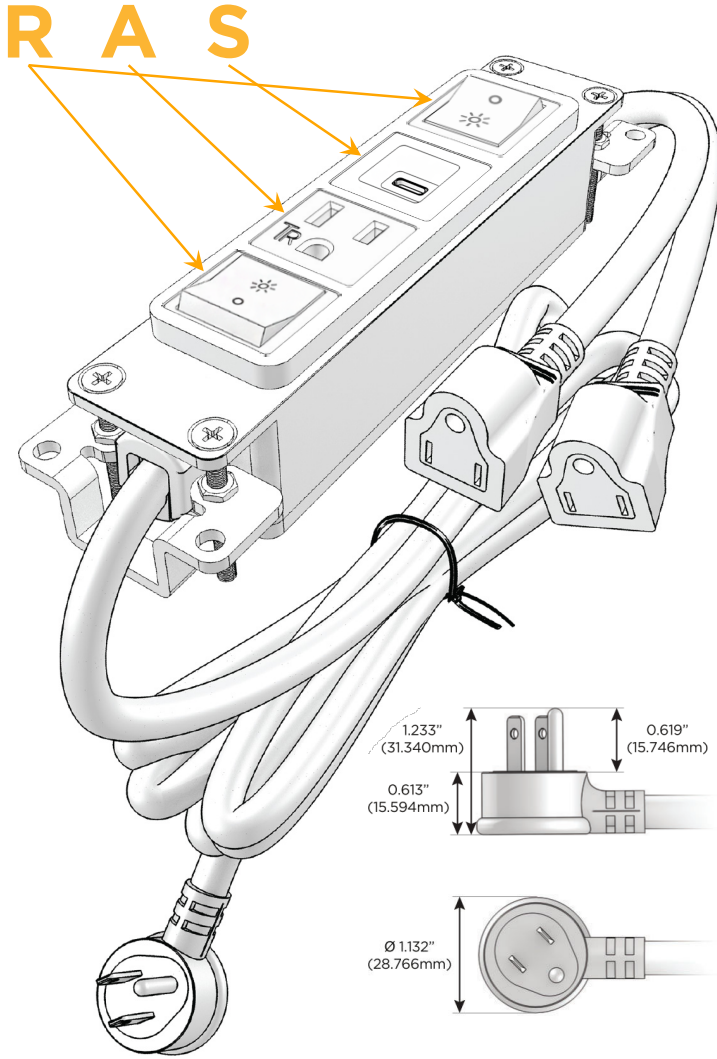

Bezel Finish: **BRASS (ABS)**

Custom Finishes Available M-POWER-4TW-RASR-BRAB

Features:

Module/Port Options:

- A** Tamper Resistant AC Receptacle
- E** USB-A & USB-C (20W)
- M** Double USB-A (Fast Charging Ports - 18W)
- H** HDMI
- 6** CAT 6
- 12** RJ 12
- X** Switched AC
- Y** 3-Way Switch (Low Voltage)
- V** USB-C (45W High Speed Charging Port)
- S** USB-C (25W High Speed Charging Port)
- R** Switched AC (Rocker Switch)
- D** Dimmer Switch

Plug:

Supplied with Low Profile Flat 45° Angle 120 VAC Plug

Optional Standard Straight 120 VAC Plug

Optional Straight 120 VAC Pass-through Plug

- CLEAN, COMPACT DESIGN
- STREAMLINED
- LOW PROFILE
- SIDE-EXITING CORDS
- PLUG & PLAY
- 6' AC CORD & PLUG (FLAT PLUG STANDARD)
- CUSTOMIZABLE CONFIGURATIONS AND FINISHES
- UL LISTED FOR MOUNTING IN FURNITURE
- 15A

M-POWER-4T

AC POWER & DATA CONNECTIVITY SOLUTION

M-POWER-4TW-RASR-BRAB

Specs:

Modules/Ports:

- R** Switched AC (Rocker Switch)
- A** Tamper Resistant AC Receptacle
- S** USB-C (25W High Speed Charging Port)