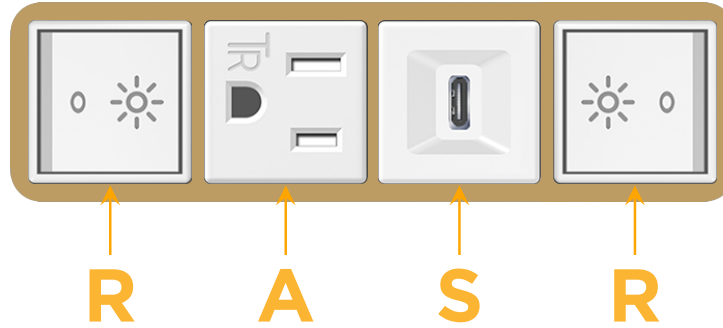

Bezel Finish: **BRASS (ABS)**

Custom Finishes Available M-POWER-4TW-RASR-BRAB

Features:

Module/Port Options:

- A** Tamper Resistant AC Receptacle
- E** USB-A & USB-C (20W)
- M** Double USB-A (Fast Charging Ports - 18W)
- H** HDMI
- 6** CAT 6
- 12** RJ 12
- X** Switched AC
- Y** 3-Way Switch (Low Voltage)
- V** USB-C (45W High Speed Charging Port)
- S** USB-C (25W High Speed Charging Port)
- R** Switched AC (Rocker Switch)
- D** Dimmer Switch

Plug:

Supplied with Low Profile Flat 45° Angle 120 VAC Plug

Optional Standard Straight 120 VAC Plug

Optional Straight 120 VAC Pass-through Plug

- CLEAN, COMPACT DESIGN
- STREAMLINED
- LOW PROFILE
- SIDE-EXITING CORDS
- PLUG & PLAY
- 6' AC CORD & PLUG (FLAT PLUG STANDARD)
- CUSTOMIZABLE CONFIGURATIONS AND FINISHES
- UL LISTED FOR MOUNTING IN FURNITURE
- 15A

M-POWER-4T

AC POWER & DATA CONNECTIVITY SOLUTION

M-POWER-4TW-RASR-BRAB

Specs:

Modules/Ports:

- R** Switched AC (Rocker Switch)
- A** Tamper Resistant AC Receptacle
- S** USB-C (25W High Speed Charging Port)