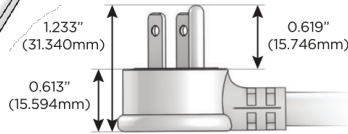

M-POWER-4T

AC POWER & DATA CONNECTIVITY SOLUTION

M-POWER-4TW-RASR-BRAB

Specs:

Modules/Ports:

- R** Switched AC (Rocker Switch)
- A** Tamper Resistant AC Receptacle
- S** USB-C (25W High Speed Charging Port)