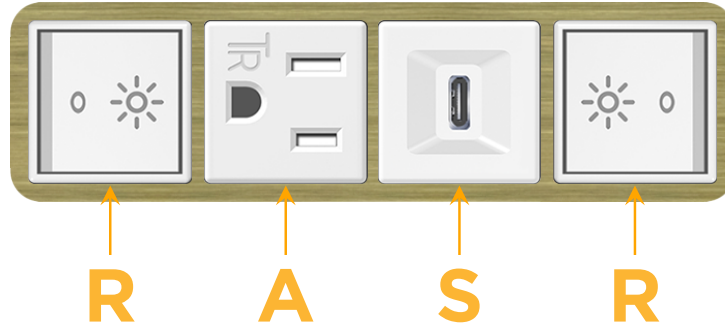

M-POWER-4T

AC POWER & DATA CONNECTIVITY SOLUTION

M-POWER-4TW-RASR-BRAAB

Distributed by

Mormax Company, Inc.

8 Westchester Plaza

Elmsford, NY 10523

914-699-0101

sales@mormax.com

mormax.com

Metro Light & Power's line of power & data solutions offers sophisticated design elements combined with greater ease of installation. Streamlined and low-profile, enhanced by side-exiting cords, our outlets advance the industry with their cutting edge look and feel. We believe flexibility is key, and we provide a variety of mounting options, including the ability to mount in limited spaces. Our outlets are available in many finishes and configurations, in addition to a custom color and finish capability for our clients.

Bezel Finish: **BRASS ANTIQUED (ABS)**

Custom Finishes Available M-POWER-4TW-RASR-BRAAB

Features:

Module/Port Options:

- **A** Tamper Resistant AC Receptacle
- **E** USB-A & USB-C (20W)
- **M** Double USB-A (Fast Charging Ports - 18W)
- **H** HDMI
- **6** CAT 6
- **12** RJ 12
- **X** Switched AC
- **Y** 3-Way Switch (Low Voltage)
- **V** USB-C (45W High Speed Charging Port)
- **S** USB-C (25W High Speed Charging Port)
- **R** Switched AC (Rocker Switch)
- **D** Dimmer Switch

Plug:

- Supplied with Low Profile Flat 45° Angle 120 VAC Plug
- Optional Standard Straight 120 VAC Plug
- Optional Straight 120 VAC Pass-through Plug

- CLEAN, COMPACT DESIGN
- STREAMLINED
- LOW PROFILE
- SIDE-EXITING CORDS
- PLUG & PLAY
- 6' AC CORD & PLUG (FLAT PLUG STANDARD)
- CUSTOMIZABLE CONFIGURATIONS AND FINISHES
- UL LISTED FOR MOUNTING IN FURNITURE
- 15A