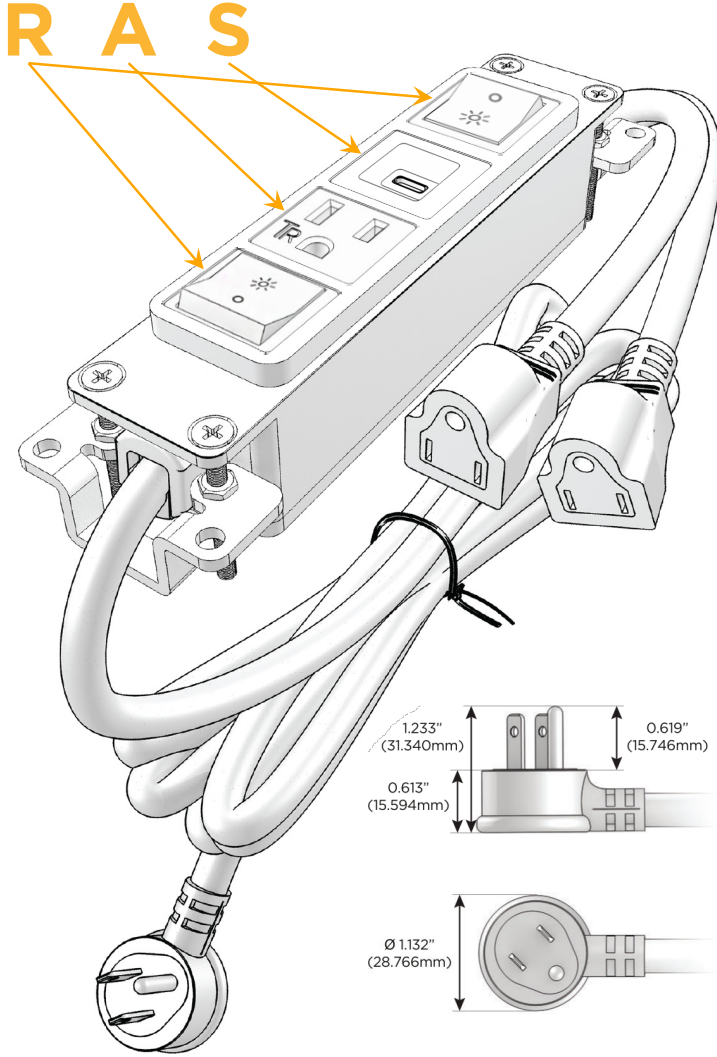

### Module/Port Options:

- A** Tamper Resistant AC Receptacle
- E** USB-A & USB-C (20W)
- M** Double USB-A (Fast Charging Ports - 18W)
- H** HDMI
- 6** CAT 6
- 12** RJ 12
- X** Switched AC
- Y** 3-Way Switch (Low Voltage)
- V** USB-C (45W High Speed Charging Port)
- S** USB-C (25W High Speed Charging Port)
- R** Switched AC (Rocker Switch)
- D** Dimmer Switch

### Plug:

- Supplied with Low Profile Flat 45° Angle 120 VAC Plug
- Optional Standard Straight 120 VAC Plug
- Optional Straight 120 VAC Pass-through Plug

- CLEAN, COMPACT DESIGN
- STREAMLINED
- LOW PROFILE
- SIDE-EXITING CORDS
- PLUG & PLAY
- 6' AC CORD & PLUG (FLAT PLUG STANDARD)
- CUSTOMIZABLE CONFIGURATIONS AND FINISHES
- UL LISTED FOR MOUNTING IN FURNITURE
- 15A

# M-POWER-4T

AC POWER & DATA CONNECTIVITY SOLUTION

M-POWER-4TW-RASR-BRAAB

Specs:

**Modules/Ports:**

- R** Switched AC (Rocker Switch)
- A** Tamper Resistant AC Receptacle
- S** USB-C (25W High Speed Charging Port)