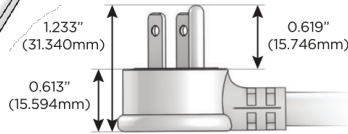

M-POWER-4T

AC POWER & DATA CONNECTIVITY SOLUTION

M-POWER-4TW-RASR-B2AB

Specs:

Modules/Ports:

- R** Switched AC (Rocker Switch)
- A** Tamper Resistant AC Receptacle
- S** USB-C (25W High Speed Charging Port)