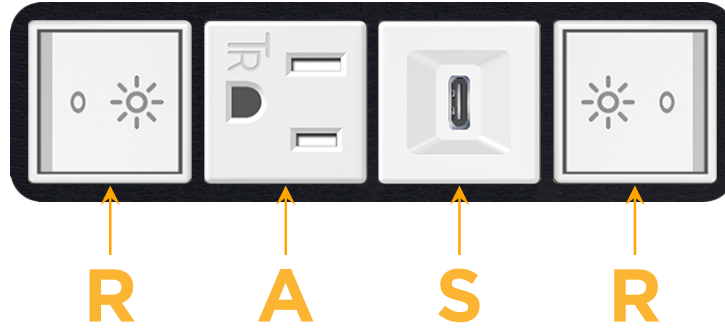

Bezel Finish: **SATIN BLACK (ABS)**

Custom Finishes Available M-POWER-4TW-RASR-B2AB

Features:

Module/Port Options:

- A** Tamper Resistant AC Receptacle
- E** USB-A & USB-C (20W)
- M** Double USB-A (Fast Charging Ports - 18W)
- H** HDMI
- 6** CAT 6
- 12** RJ 12
- X** Switched AC
- Y** 3-Way Switch (Low Voltage)
- V** USB-C (45W High Speed Charging Port)
- S** USB-C (25W High Speed Charging Port)
- R** Switched AC (Rocker Switch)
- D** Dimmer Switch

Plug:

Supplied with Low Profile Flat 45° Angle 120 VAC Plug

Optional Standard Straight 120 VAC Plug

Optional Straight 120 VAC Pass-through Plug

- CLEAN, COMPACT DESIGN
- STREAMLINED
- LOW PROFILE
- SIDE-EXITING CORDS
- PLUG & PLAY
- 6' AC CORD & PLUG (FLAT PLUG STANDARD)
- CUSTOMIZABLE CONFIGURATIONS AND FINISHES
- UL LISTED FOR MOUNTING IN FURNITURE
- 15A

M-POWER-4T

AC POWER & DATA CONNECTIVITY SOLUTION

M-POWER-4TW-RASR-B2AB

Specs:

Modules/Ports:

- R** Switched AC (Rocker Switch)
- A** Tamper Resistant AC Receptacle
- S** USB-C (25W High Speed Charging Port)