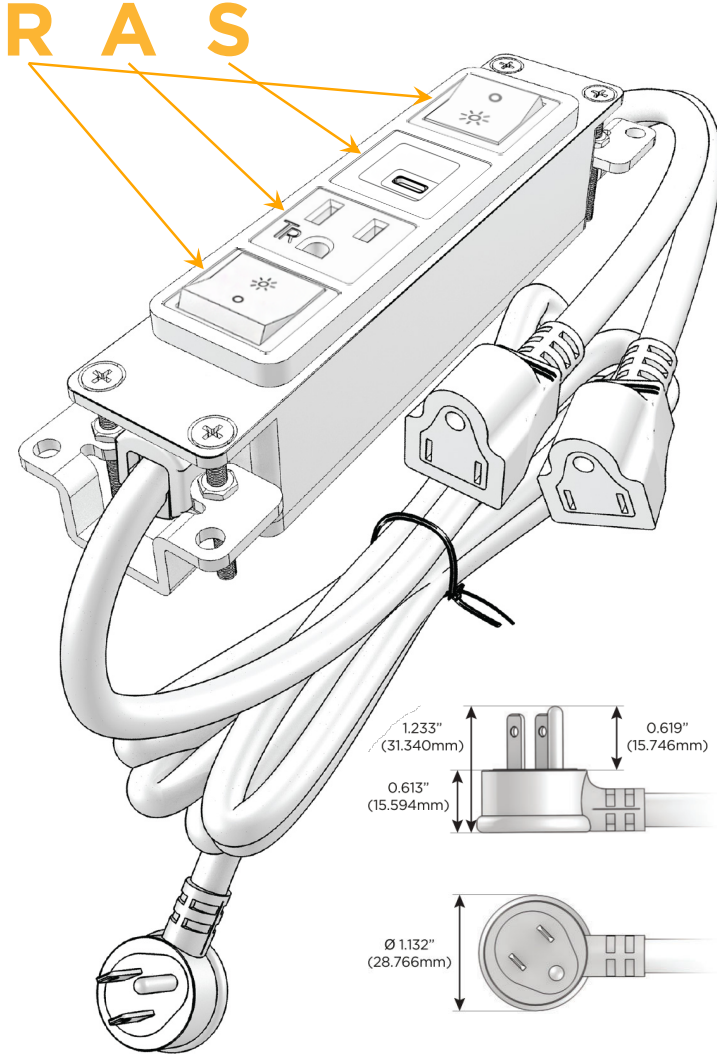

Bezel Finish: **SATIN BLACK (ABS)**

Custom Finishes Available M-POWER-4TW-RASR-B2AB

Features:

Module/Port Options:

- A** Tamper Resistant AC Receptacle
- E** USB-A & USB-C (20W)
- M** Double USB-A (Fast Charging Ports - 18W)
- H** HDMI
- 6** CAT 6
- 12** RJ 12
- X** Switched AC
- Y** 3-Way Switch (Low Voltage)
- V** USB-C (45W High Speed Charging Port)
- S** USB-C (25W High Speed Charging Port)
- R** Switched AC (Rocker Switch)
- D** Dimmer Switch

Plug:

Supplied with Low Profile Flat 45° Angle 120 VAC Plug

Optional Standard Straight 120 VAC Plug

Optional Straight 120 VAC Pass-through Plug

- CLEAN, COMPACT DESIGN
- STREAMLINED
- LOW PROFILE
- SIDE-EXITING CORDS
- PLUG & PLAY
- 6' AC CORD & PLUG (FLAT PLUG STANDARD)
- CUSTOMIZABLE CONFIGURATIONS AND FINISHES
- UL LISTED FOR MOUNTING IN FURNITURE
- 15A

M-POWER-4T

AC POWER & DATA CONNECTIVITY SOLUTION

M-POWER-4TW-RASR-B2AB

Specs:

Modules/Ports:

- R** Switched AC (Rocker Switch)
- A** Tamper Resistant AC Receptacle
- S** USB-C (25W High Speed Charging Port)