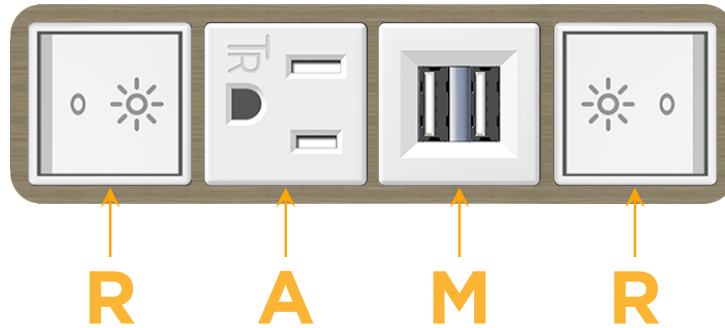

M-POWER-4T

AC POWER & DATA CONNECTIVITY SOLUTION

M-POWER-4TW-RAMR-BZ5AAB

Distributed by

Mormax Company, Inc.

8 Westchester Plaza

Elmsford, NY 10523

914-699-0101

sales@mormax.com

mormax.com

Metro Light & Power's line of power & data solutions offers sophisticated design elements combined with greater ease of installation. Streamlined and low-profile, enhanced by side-exiting cords, our outlets advance the industry with their cutting edge look and feel. We believe flexibility is key, and we provide a variety of mounting options, including the ability to mount in limited spaces. Our outlets are available in many finishes and configurations, in addition to a custom color and finish capability for our clients.

Bezel Finish: **ANTIQUED ARCHITECTURAL BRONZE (ABS)**

Custom Finishes Available M-POWER-4TW-RAMR-BZ5AAB

Features:

Module/Port Options:

- **A** Tamper Resistant AC Receptacle
- **E** USB-A & USB-C (20W)
- **M** Double USB-A (Fast Charging Ports - 18W)
- **H** HDMI
- **6** CAT 6
- **12** RJ 12
- **X** Switched AC
- **Y** 3-Way Switch (Low Voltage)
- **V** USB-C (45W High Speed Charging Port)
- **S** USB-C (25W High Speed Charging Port)
- **R** Switched AC (Rocker Switch)
- **D** Dimmer Switch

Plug:

Supplied with Low Profile Flat 45° Angle 120 VAC Plug

Optional Standard Straight 120 VAC Plug

Optional Straight 120 VAC Pass-through Plug

- CLEAN, COMPACT DESIGN
- STREAMLINED
- LOW PROFILE
- SIDE-EXITING CORDS
- PLUG & PLAY
- 6' AC CORD & PLUG (FLAT PLUG STANDARD)
- CUSTOMIZABLE CONFIGURATIONS AND FINISHES
- UL LISTED FOR MOUNTING IN FURNITURE
- 15A