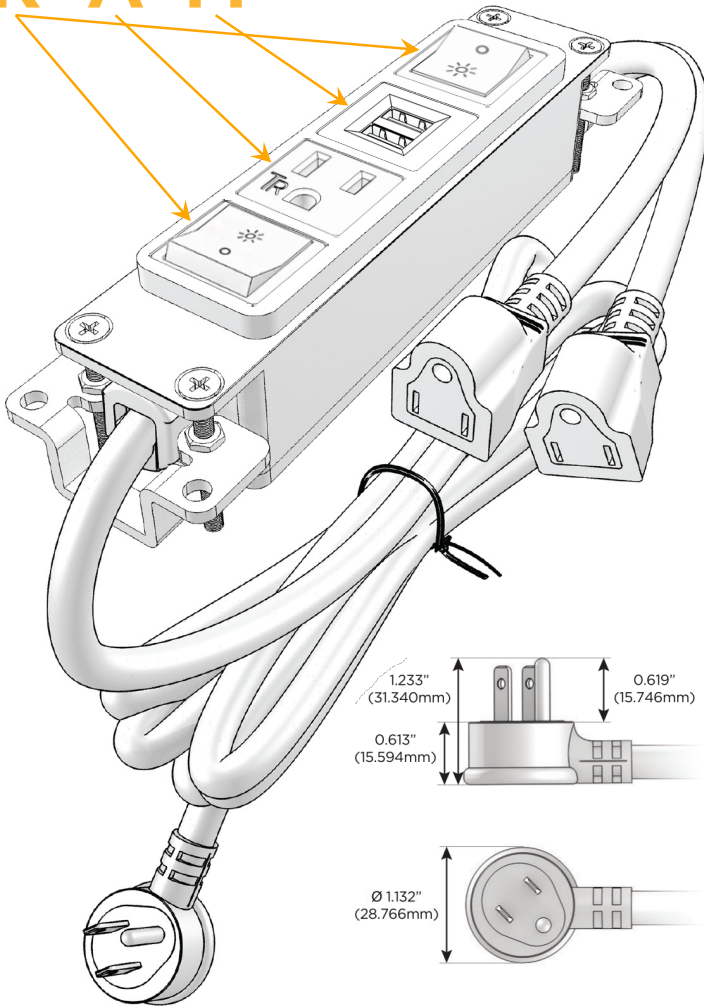

M-POWER-4T

AC POWER & DATA CONNECTIVITY SOLUTION

M-POWER-4TW-RAMR-BRAAB

Specs:

Modules/Ports:

- **R** Switched AC (Rocker Switch)
- **A** Tamper Resistant AC Receptacle
- **M** Double USB-A (Fast Charging Ports - 18W)

R A M