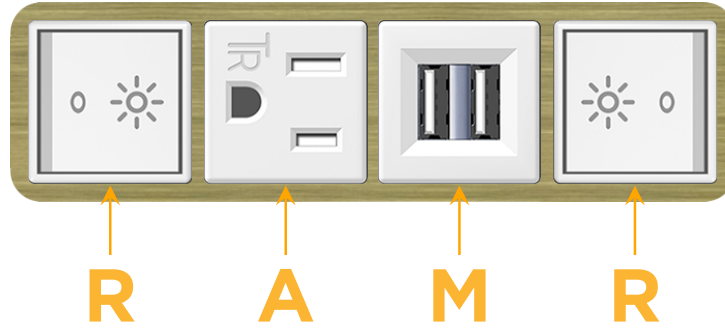

Bezel Finish: **BRASS ANTIQUED (ABS)**

Custom Finishes Available M-POWER-4TW-RAMR-BRAAB

Features:

Module/Port Options:

- A** Tamper Resistant AC Receptacle
- E** USB-A & USB-C (20W)
- M** Double USB-A (Fast Charging Ports - 18W)
- H** HDMI
- 6** CAT 6
- 12** RJ 12
- X** Switched AC
- Y** 3-Way Switch (Low Voltage)
- V** USB-C (45W High Speed Charging Port)
- S** USB-C (25W High Speed Charging Port)
- R** Switched AC (Rocker Switch)
- D** Dimmer Switch

Plug:

Supplied with Low Profile Flat 45° Angle 120 VAC Plug

Optional Standard Straight 120 VAC Plug

Optional Straight 120 VAC Pass-through Plug

- CLEAN, COMPACT DESIGN
- STREAMLINED
- LOW PROFILE
- SIDE-EXITING CORDS
- PLUG & PLAY
- 6' AC CORD & PLUG (FLAT PLUG STANDARD)
- CUSTOMIZABLE CONFIGURATIONS AND FINISHES
- UL LISTED FOR MOUNTING IN FURNITURE
- 15A

M-POWER-4T

AC POWER & DATA CONNECTIVITY SOLUTION

M-POWER-4TW-RAMR-BRAAB

Specs:

Modules/Ports:

- R** Switched AC (Rocker Switch)
- A** Tamper Resistant AC Receptacle
- M** Double USB-A (Fast Charging Ports - 18W)