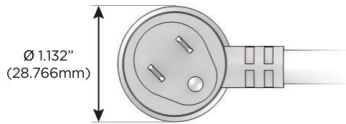

M-POWER-4T

AC POWER & DATA CONNECTIVITY SOLUTION

M-POWER-4TW-RAMR-BRAAB

Specs:

Modules/Ports:

- **R** Switched AC (Rocker Switch)
- **A** Tamper Resistant AC Receptacle
- **M** Double USB-A (Fast Charging Ports - 18W)

R A M