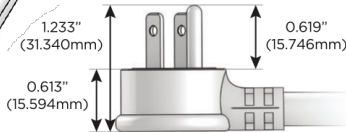

M-POWER-4T

AC POWER & DATA CONNECTIVITY SOLUTION

M-POWER-4TW-RAMR-BRAAB

Specs:

Modules/Ports:

- **R** Switched AC (Rocker Switch)
- **A** Tamper Resistant AC Receptacle
- **M** Double USB-A (Fast Charging Ports - 18W)

R A M