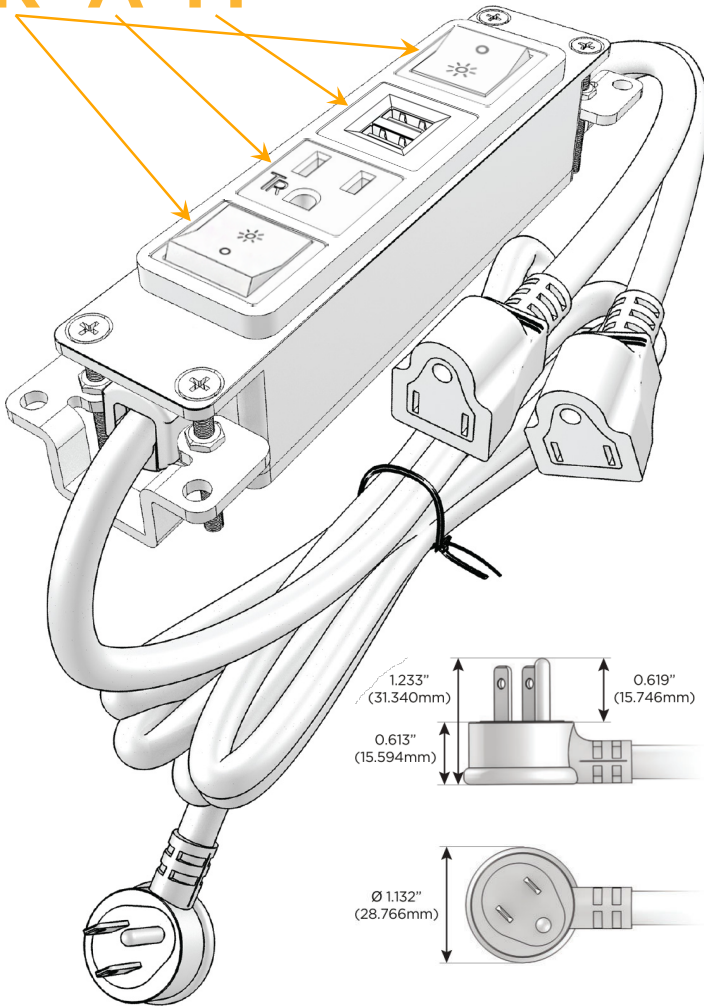

M-POWER-4T

AC POWER & DATA CONNECTIVITY SOLUTION

M-POWER-4TW-RAMR-APAB

Specs:

Modules/Ports:

- **R** Switched AC (Rocker Switch)
- **A** Tamper Resistant AC Receptacle
- **M** Double USB-A (Fast Charging Ports - 18W)

R A M