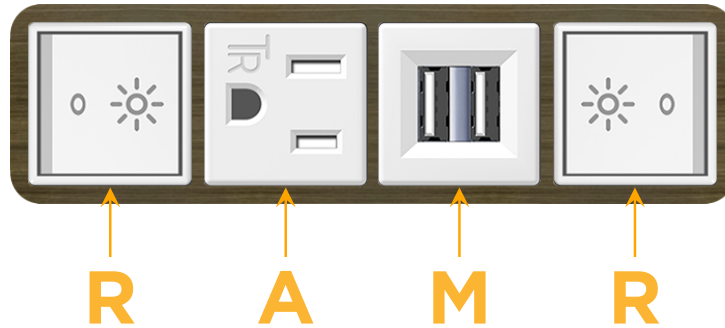

M-POWER-4T

AC POWER & DATA CONNECTIVITY SOLUTION

M-POWER-4TW-RAMR-APAB

Distributed by

Mormax Company, Inc.

8 Westchester Plaza

Elmsford, NY 10523

914-699-0101

sales@mormax.com

mormax.com

Metro Light & Power's line of power & data solutions offers sophisticated design elements combined with greater ease of installation. Streamlined and low-profile, enhanced by side-exiting cords, our outlets advance the industry with their cutting edge look and feel. We believe flexibility is key, and we provide a variety of mounting options, including the ability to mount in limited spaces. Our outlets are available in many finishes and configurations, in addition to a custom color and finish capability for our clients.

Bezel Finish: **SPECIAL ANTIQUE BRONZE (ABS)**

Custom Finishes Available M-POWER-4TW-RAMR-APAB

Features:

Module/Port Options:

- **A** Tamper Resistant AC Receptacle
- **E** USB-A & USB-C (20W)
- **M** Double USB-A (Fast Charging Ports - 18W)
- **H** HDMI
- **6** CAT 6
- **12** RJ 12
- **X** Switched AC
- **Y** 3-Way Switch (Low Voltage)
- **V** USB-C (45W High Speed Charging Port)
- **S** USB-C (25W High Speed Charging Port)
- **R** Switched AC (Rocker Switch)
- **D** Dimmer Switch

Plug:

Supplied with Low Profile Flat 45° Angle 120 VAC Plug

Optional Standard Straight 120 VAC Plug

Optional Straight 120 VAC Pass-through Plug

- CLEAN, COMPACT DESIGN
- STREAMLINED
- LOW PROFILE
- SIDE-EXITING CORDS
- PLUG & PLAY
- 6' AC CORD & PLUG (FLAT PLUG STANDARD)
- CUSTOMIZABLE CONFIGURATIONS AND FINISHES
- UL LISTED FOR MOUNTING IN FURNITURE
- 15A