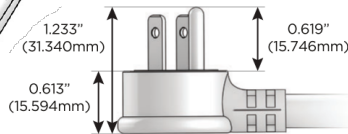

M-POWER-4T

AC POWER & DATA CONNECTIVITY SOLUTION

M-POWER-4TW-RAMR-APAB

Specs:

Modules/Ports:

- **R** Switched AC (Rocker Switch)
- **A** Tamper Resistant AC Receptacle
- **M** Double USB-A (Fast Charging Ports - 18W)

R A M